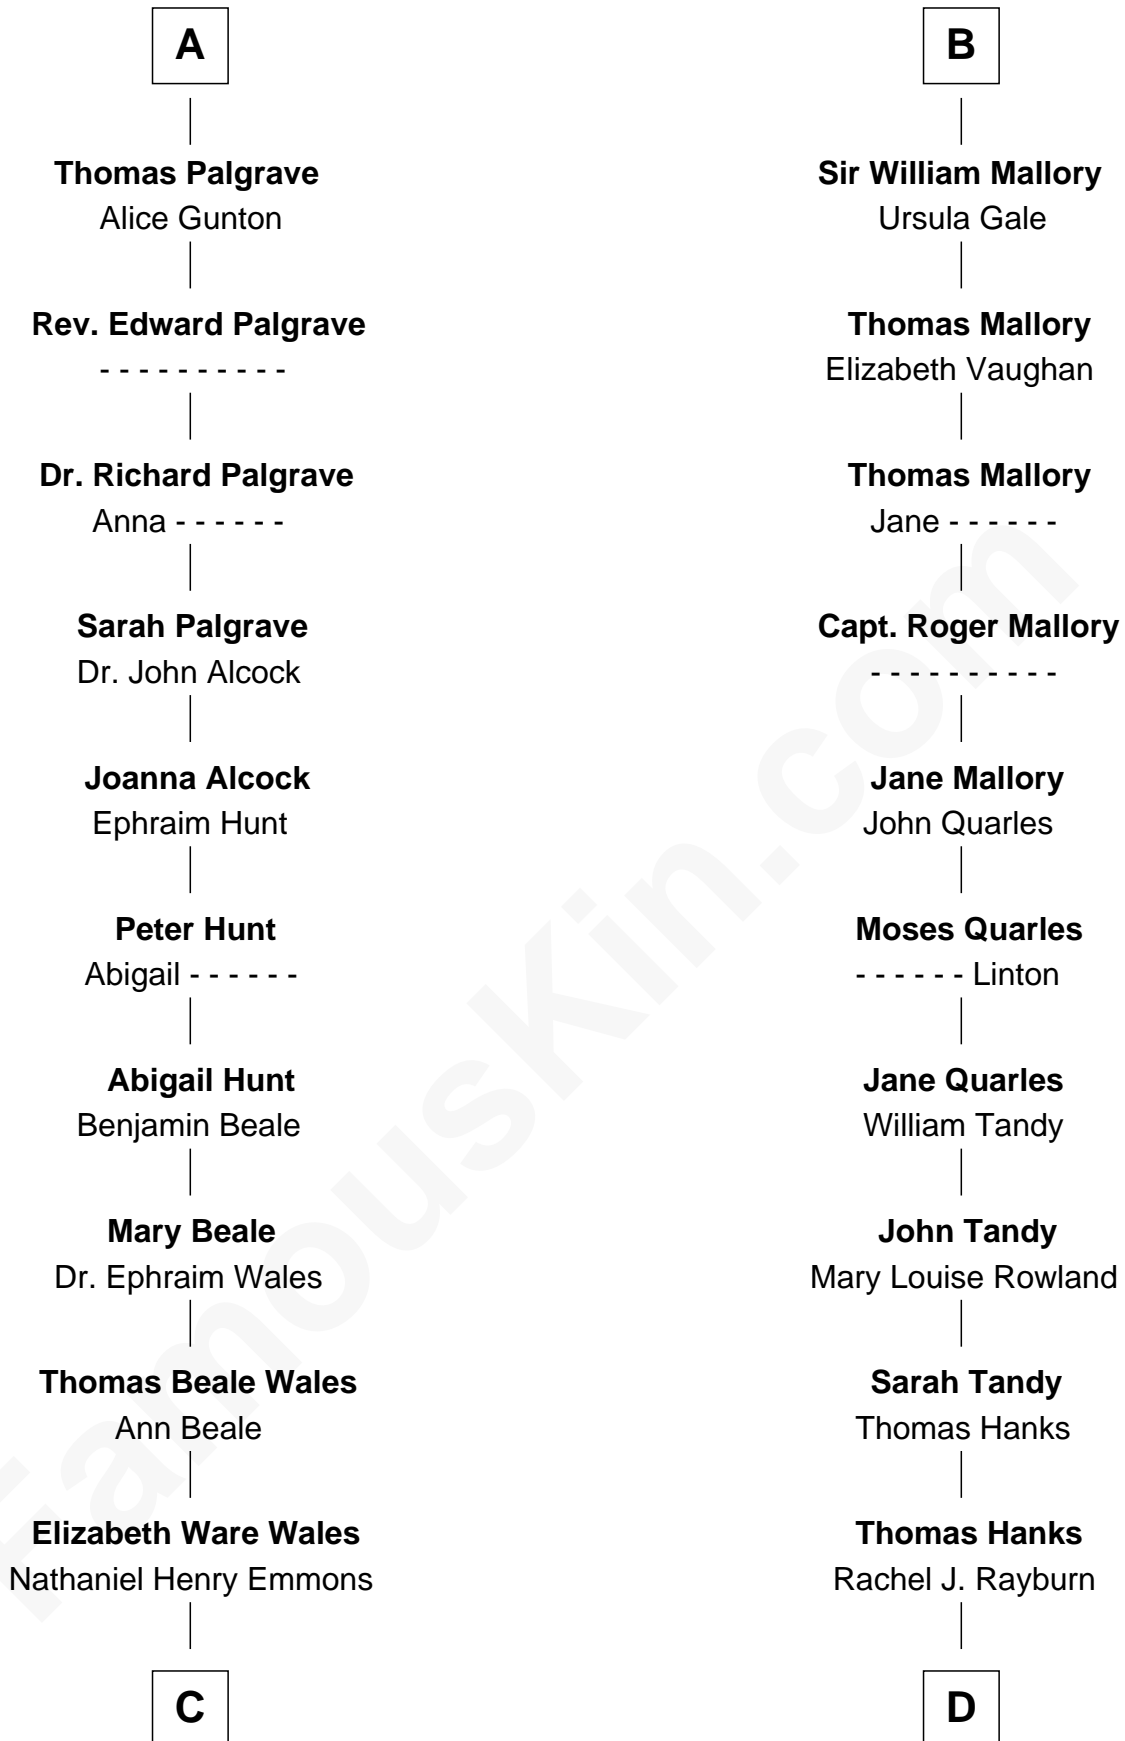

# FamousKin.com Relationship Chart of

**Paget Brewster**

*TV Actress*

20th cousin 1 time removed of

**Tom Hanks**

*Movie Actor*

**Edmund Fitzalan**

Alice de Warenne

**Richard Fitzalan**  
Eleanor Plantagenet

**Sir Richard Fitzalan**  
Elizabeth de Bohun

**Elizabeth Fitzalan**  
Sir Robert Goushill

**Elizabeth Goushill**  
Sir Robert Wingfield

**Elizabeth Wingfield**  
Sir William Brandon

**Eleanor Brandon**  
John Glemham

**Anne Glemham**  
Henry Palgrave

**A**

**Aline Fitzalan**

Sir Roger le Strange

**Lucy le Strange**  
Sir William Willoughby

**Margery Willoughby**  
Sir William FitzHugh

**Lora FitzHugh**  
Sir John Constable

**Joan Constable**  
Sir William Mallory

**Sir John Mallory**  
Margaret Thwaites

**Sir William Mallory**  
Jane Norton

**B**

**C**

**Ann Wales Emmons**

Benjamin Brewster

**Dr. George Washington Wales Brewster**