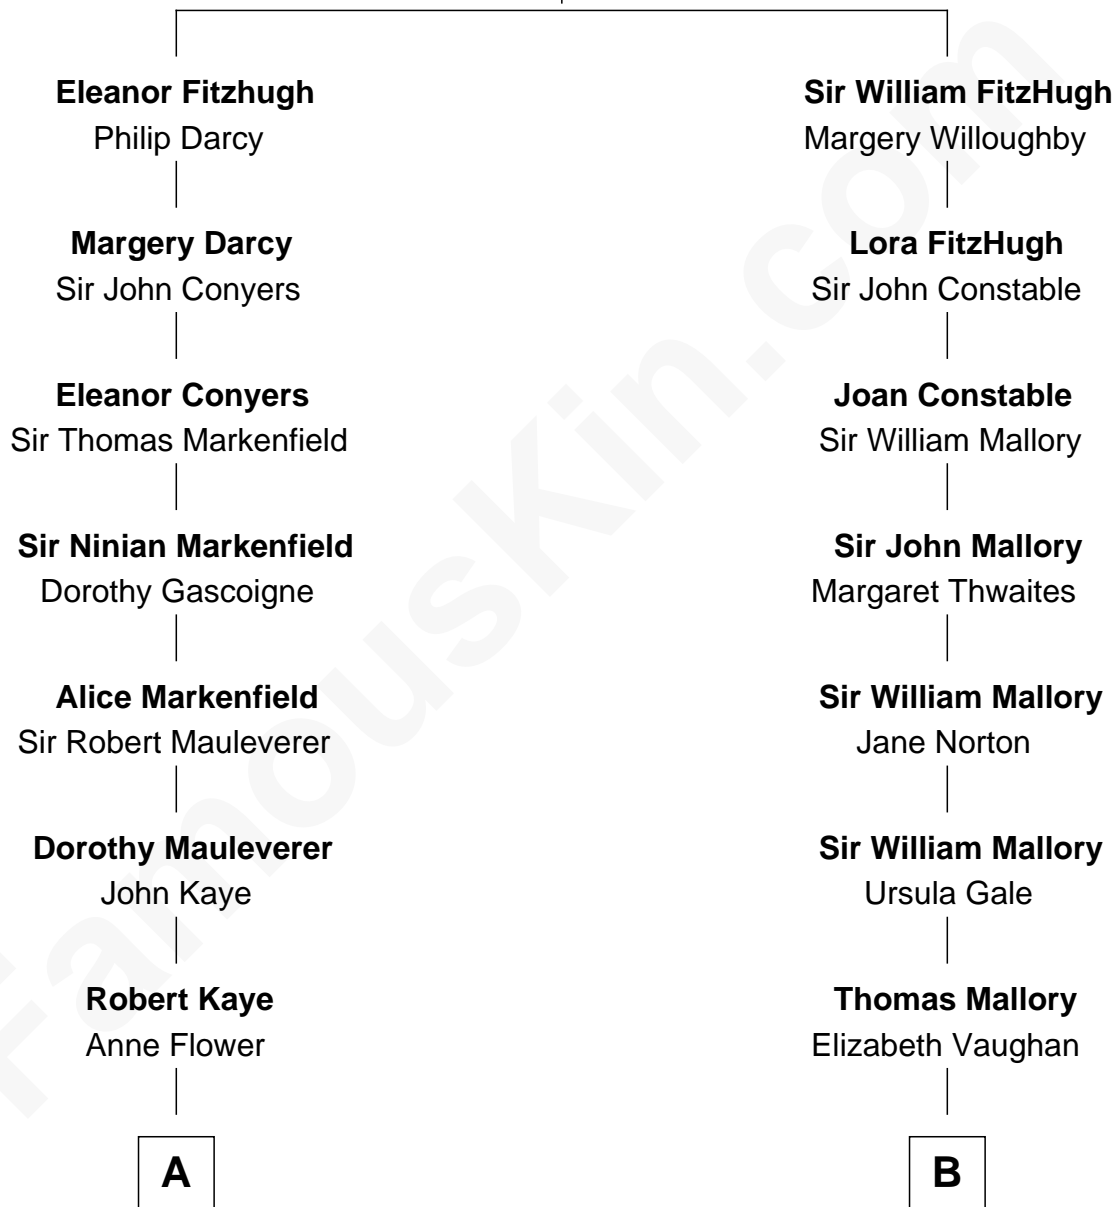

# FamousKin.com Relationship Chart of

**Paget Brewster**

*TV Actress*

18th cousin 3 times removed of

**Tom Hanks**

*Movie Actor*

**Henry FitzHugh**

Elizabeth Grey

**C**

**Mary Pringle Mitchell**  
Edward Larned Ryerson

**Donald Mitchell Ryerson**  
Isabelle McGenniss

**Joan Ryerson**  
George Washington Wales Brewster

**Galen Brewster**  
Hathaway Tew

**Paget Brewster**  
*TV Actress*

**D**

**Amos Mefford Hanks**  
Janet Marylyn Frager

**Tom Hanks**  
*Movie Actor*