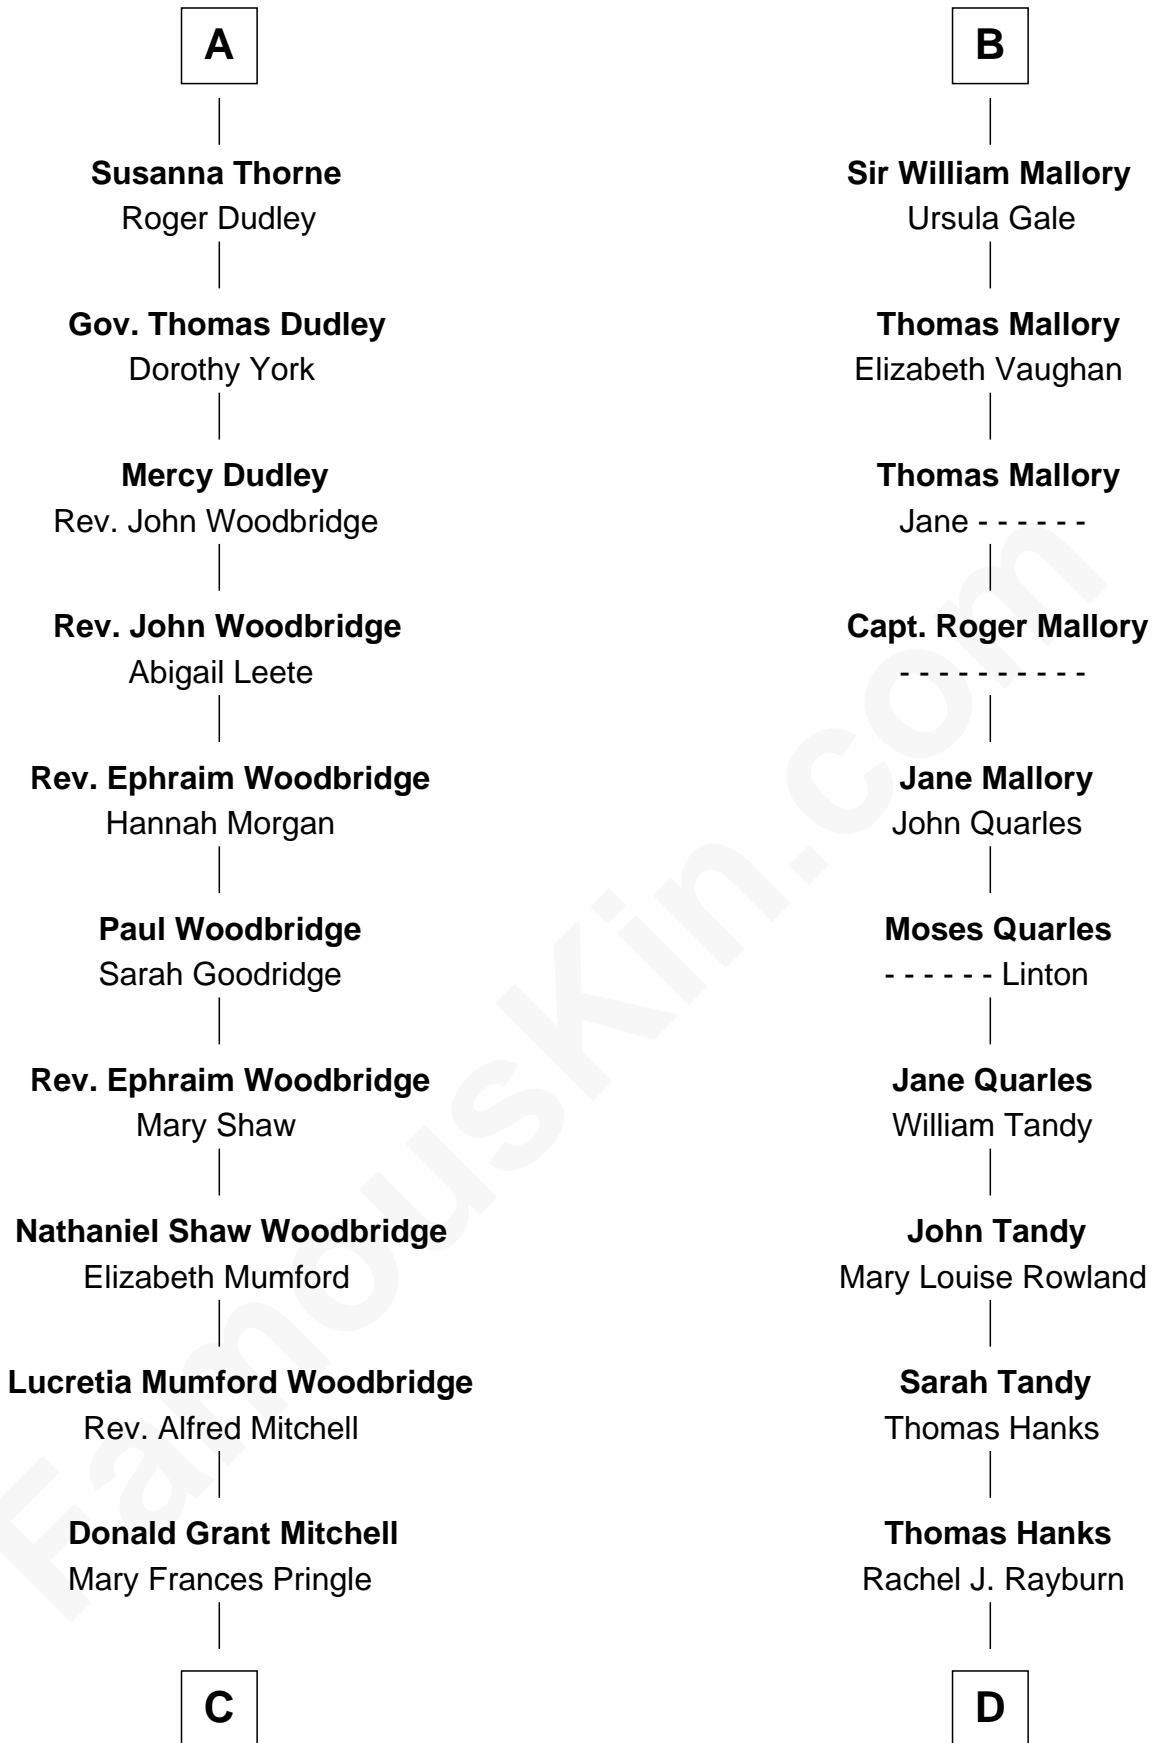

FamousKin.com Relationship Chart of

Paget Brewster

TV Actress

20th cousin 1 time removed of

Tom Hanks

Movie Actor

Sir John Grey

Avice Marmion

C

Mary Pringle Mitchell
Edward Larned Ryerson

Donald Mitchell Ryerson
Isabelle McGenniss

Joan Ryerson
George Washington Wales Brewster

Galen Brewster
Hathaway Tew

Paget Brewster
TV Actress

D

Daniel Boone Hanks
Mary Catherine Mefford