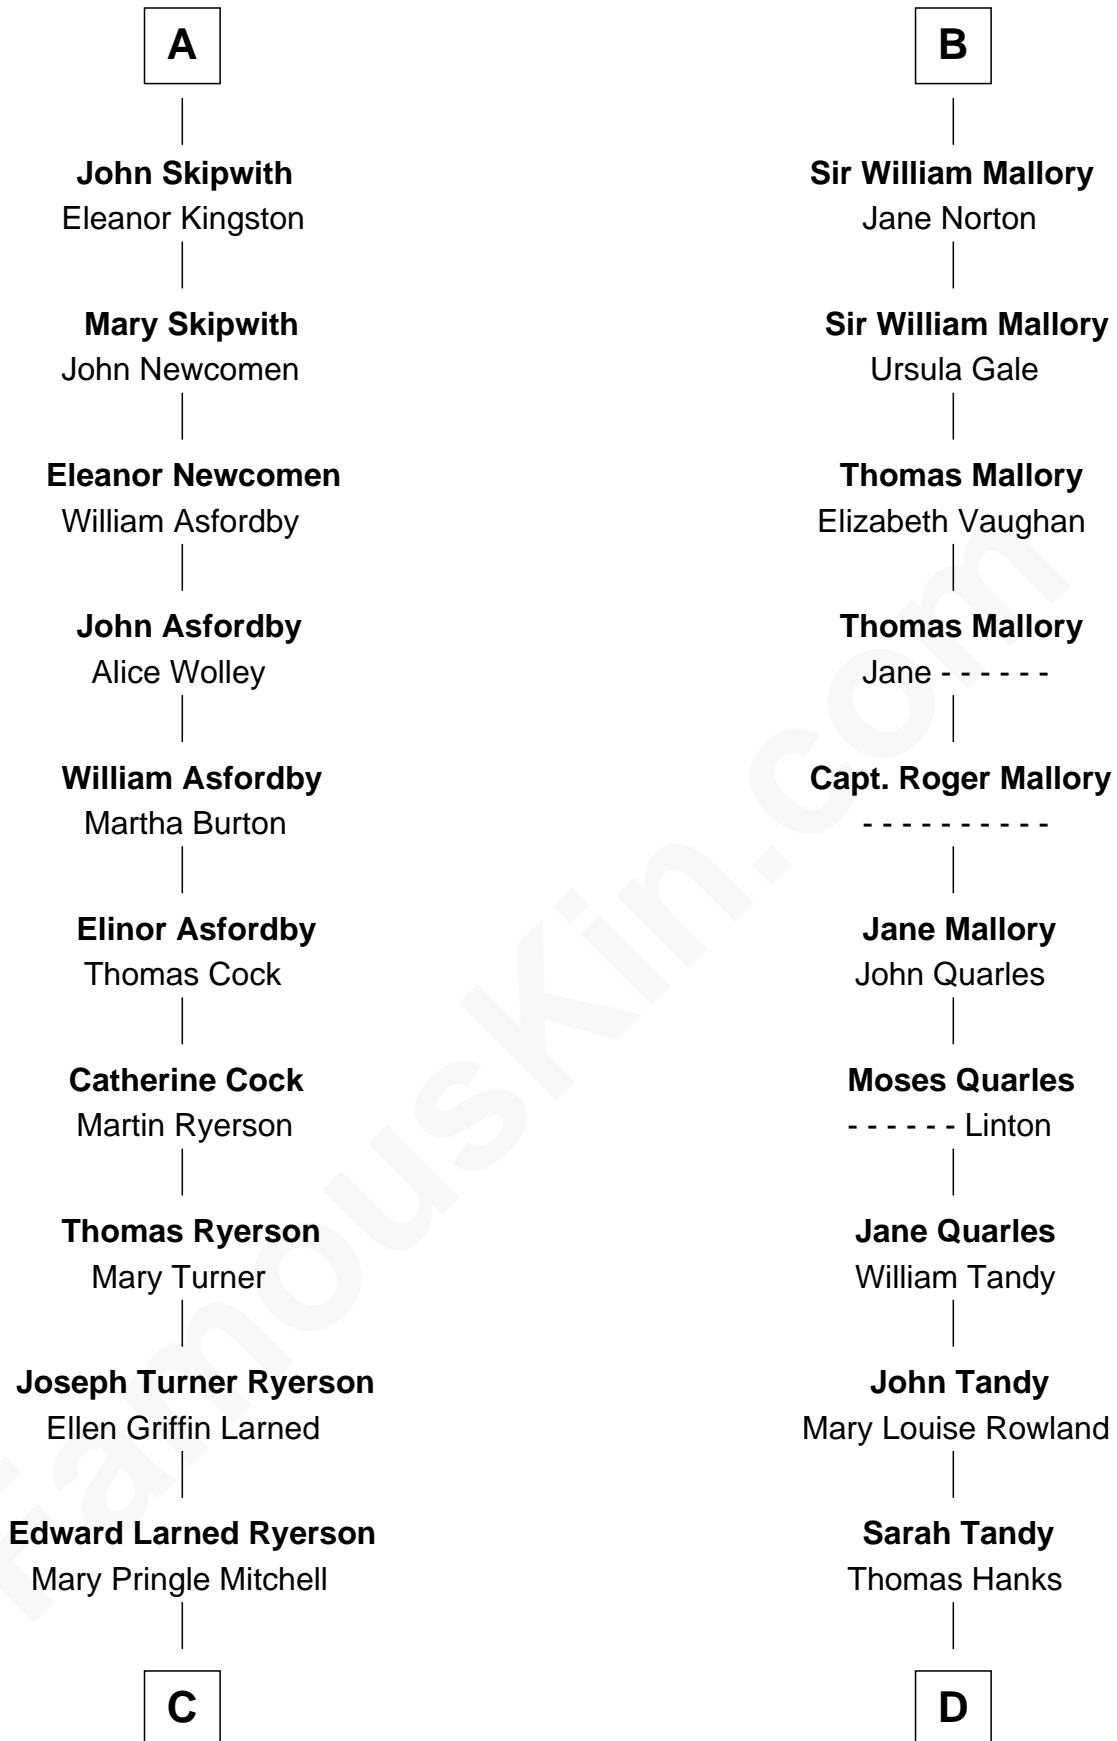

# FamousKin.com Relationship Chart of

**Paget Brewster**

*TV Actress*

20th cousin 1 time removed of

**Tom Hanks**

*Movie Actor*

**C**

**Donald Mitchell Ryerson**

Isabelle McGenniss

**Joan Ryerson**

George Washington Wales Brewster

**Galen Brewster**

Hathaway Tew

**Paget Brewster**

*TV Actress*

**D**