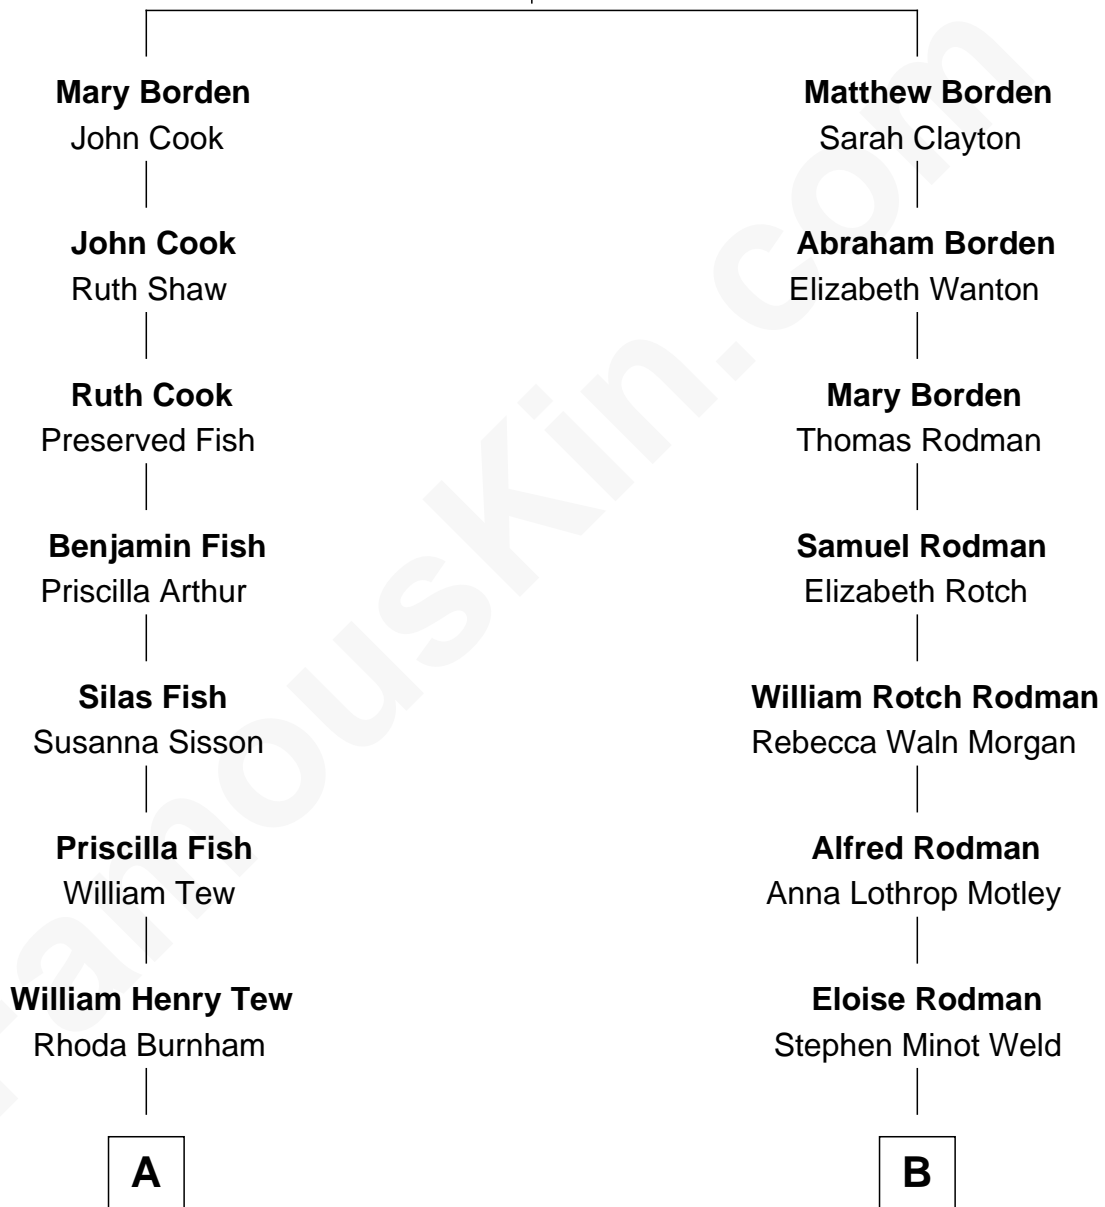

FamousKin.com Relationship Chart of

Paget Brewster

TV Actress

9th cousin 2 times removed of

Tuesday Weld

TV and Movie Actress

Richard Borden

Joane Fowle

A

Harvey William Tew

Susan D. Goodrich

James Dinsmore Tew

Elinor Edith Bechtel

John Bechtel Tew

Valerie Hathaway

Hathaway Tew

Galen Brewster

Paget Brewster

TV Actress

B

Edward Motley Weld

Sarah Lothrop King

Lothrop Motley Weld

Yosene Balfour Ker