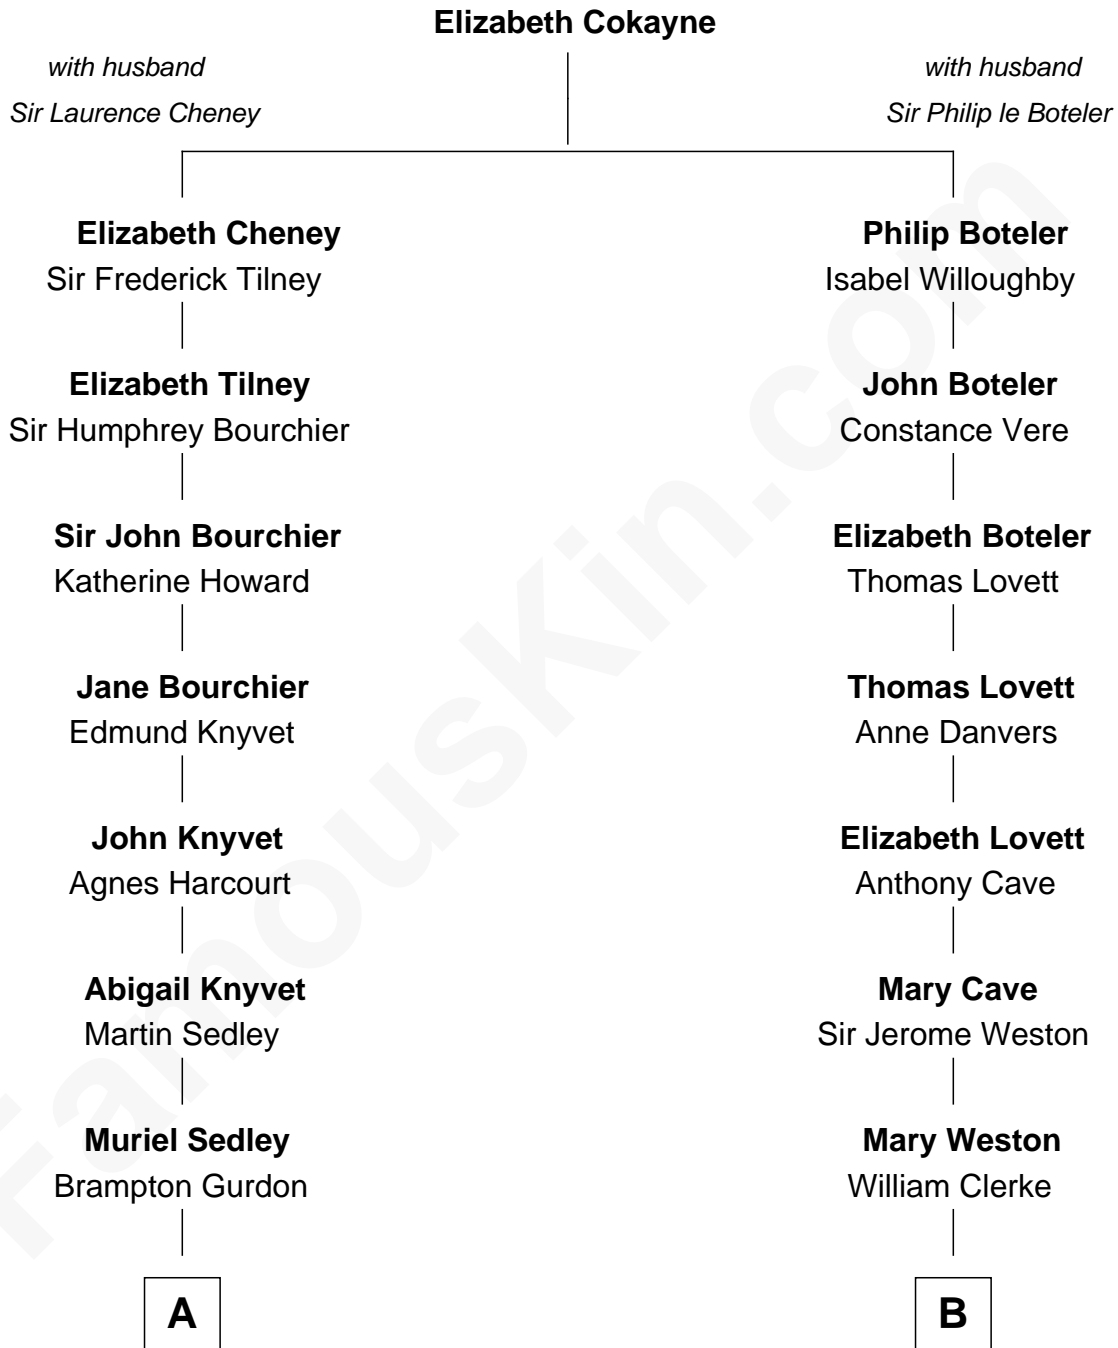

FamousKin.com
Relationship Chart of
Paget Brewster
TV Actress

18th cousin 2 times removed of
Tuesday Weld
TV and Movie Actress

C

Donald Mitchell Ryerson

Isabelle McGenniss

Joan Ryerson

George Washington Wales Brewster

Galen Brewster

Hathaway Tew

Paget Brewster

TV Actress

D

Lothrop Motley Weld

Yosene Balfour Ker

Tuesday Weld