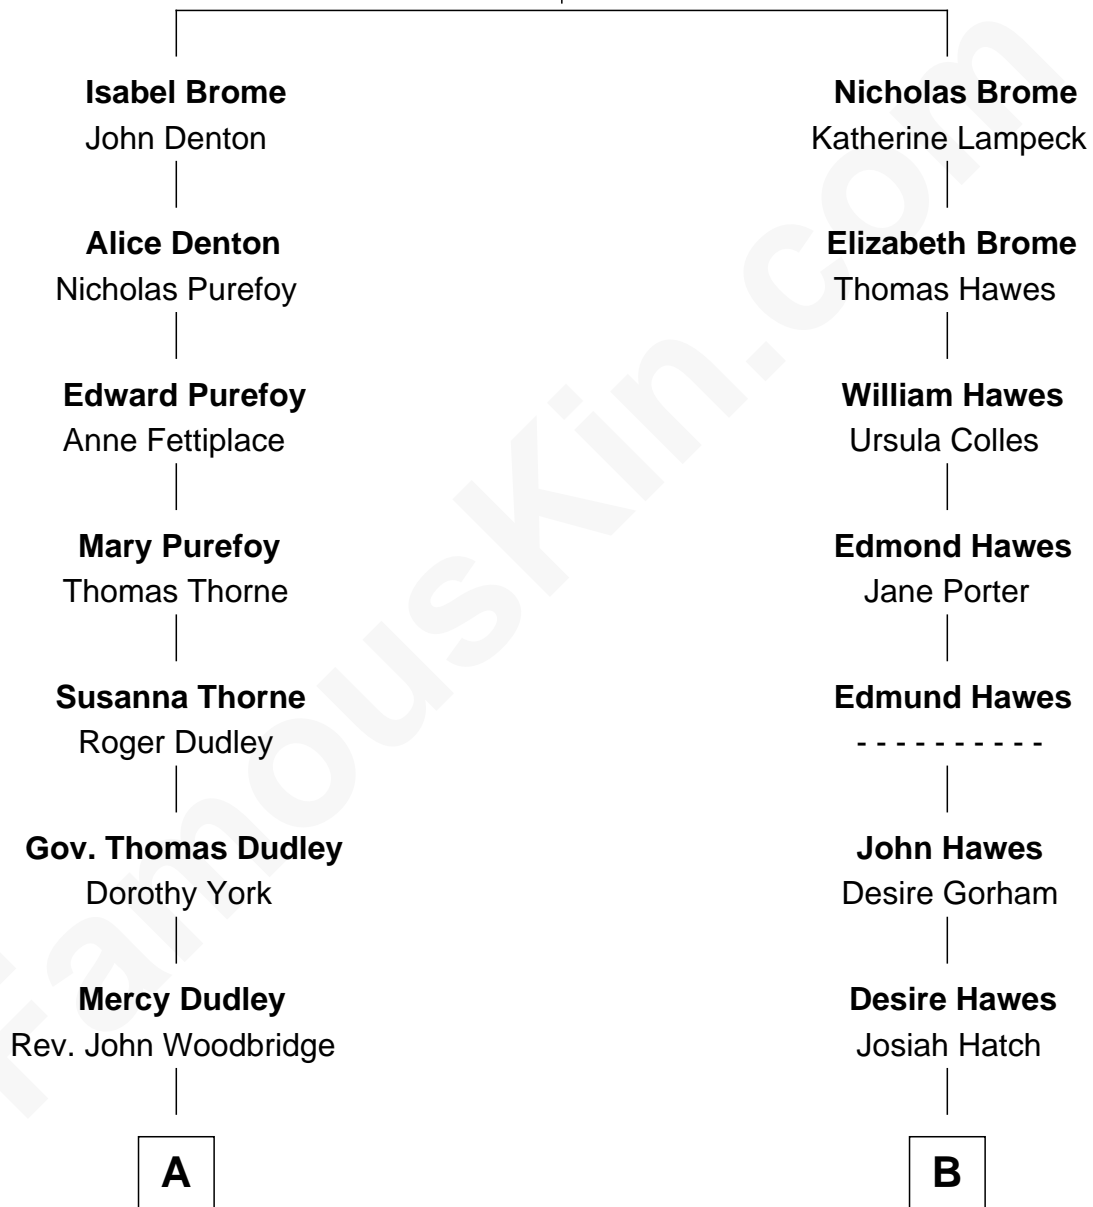

FamousKin.com Relationship Chart of

Paget Brewster

TV Actress

14th cousin 4 times removed of

Tuesday Weld

TV and Movie Actress

John Brome
Beatrice Shirley

C

—
Galen Brewster
Hathaway Tew

—
Paget Brewster
TV Actress

FamousKin.com