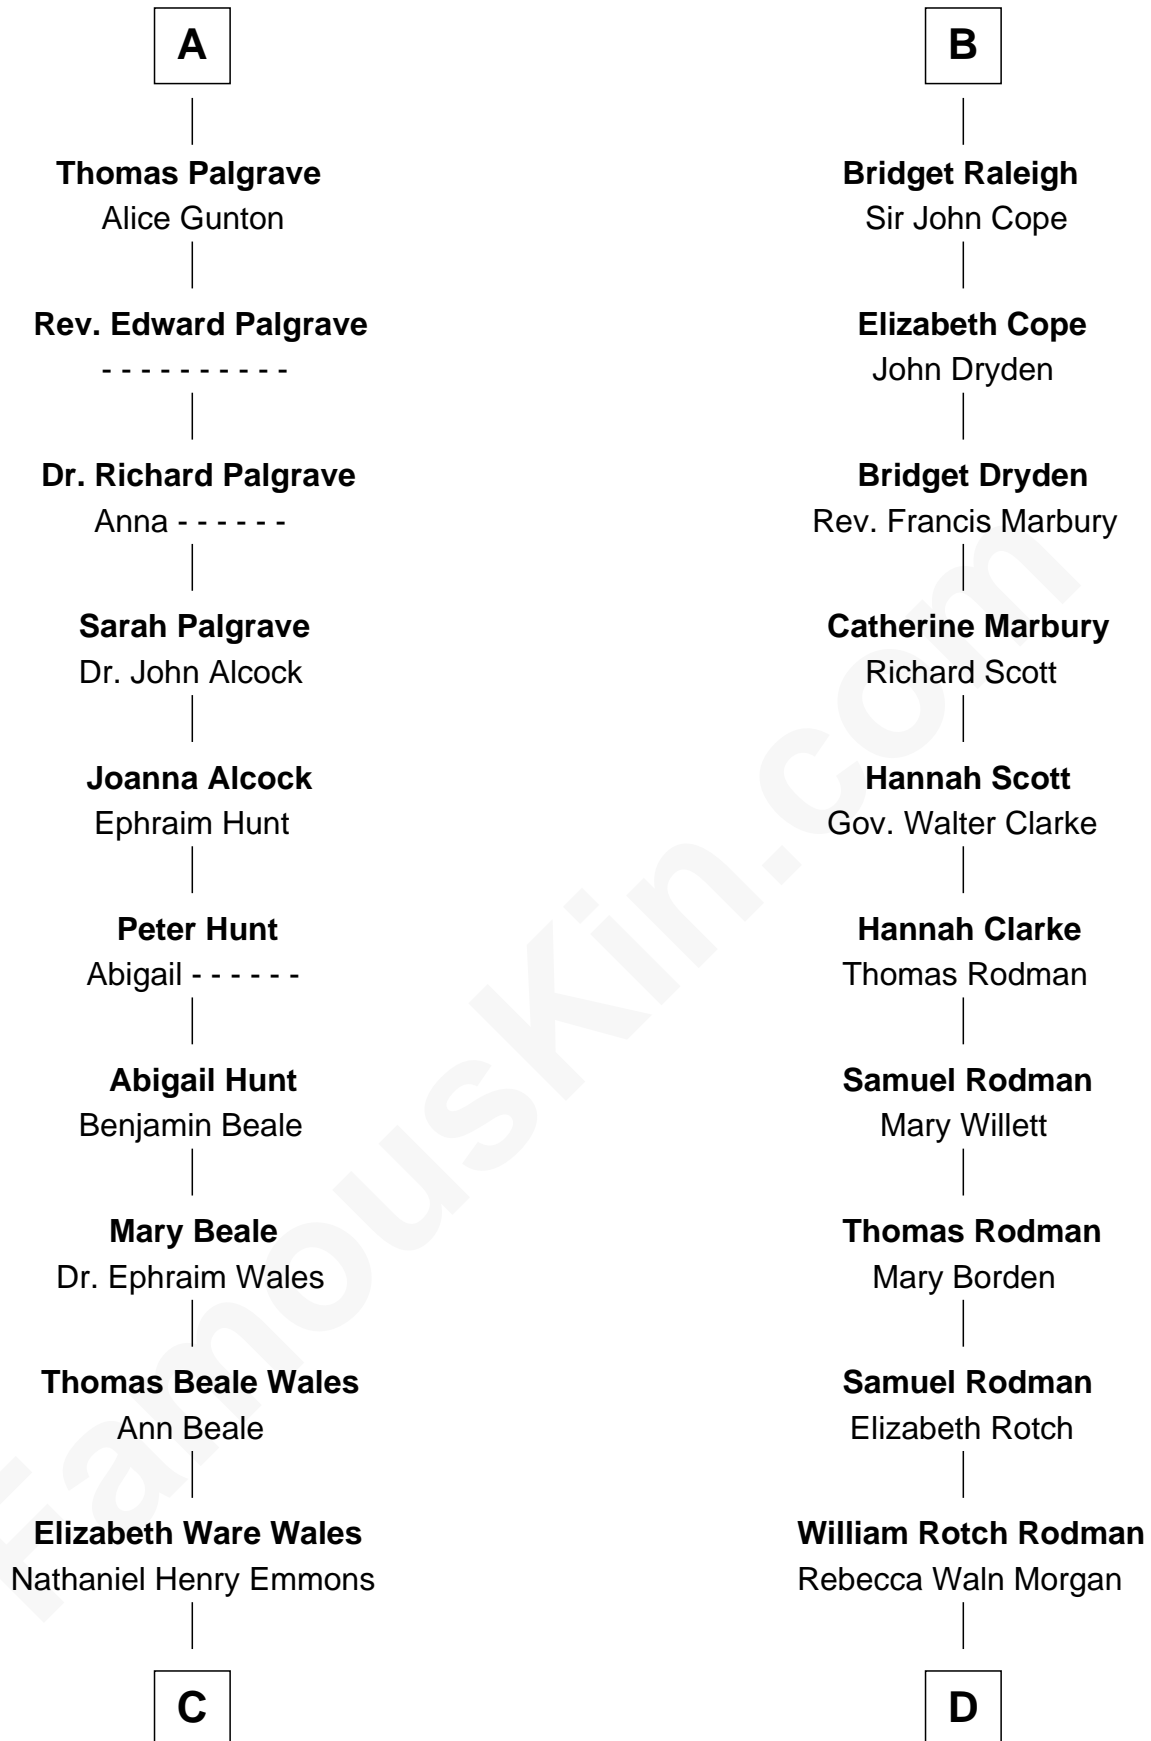

# FamousKin.com Relationship Chart of

**Paget Brewster**

*TV Actress*

21st cousin of

**Tuesday Weld**

*TV and Movie Actress*

**Edmund Fitzalan**

Alice de Warenne

**Richard Fitzalan**  
Eleanor Plantagenet

**Sir Richard Fitzalan**  
Elizabeth de Bohun

**Elizabeth Fitzalan**  
Sir Robert Goushill

**Elizabeth Goushill**  
Sir Robert Wingfield

**Elizabeth Wingfield**  
Sir William Brandon

**Eleanor Brandon**  
John Glemham

**Anne Glemham**  
Henry Palgrave

**A**

**Mary Fitzalan**  
John le Strange

**Ankaret le Strange**  
Sir Richard Talbot

**Mary Talbot**  
Sir Thomas Greene

**Sir Thomas Greene**  
Phillippa Ferrers

**Elizabeth Greene**  
William Raleigh

**Sir Edward Raleigh**  
Margaret Verney

**Sir Edward Raleigh**  
Anne Chamberlayne

**B**

**C**

**Ann Wales Emmons**

Benjamin Brewster

**Dr. George Washington Wales Brewster**