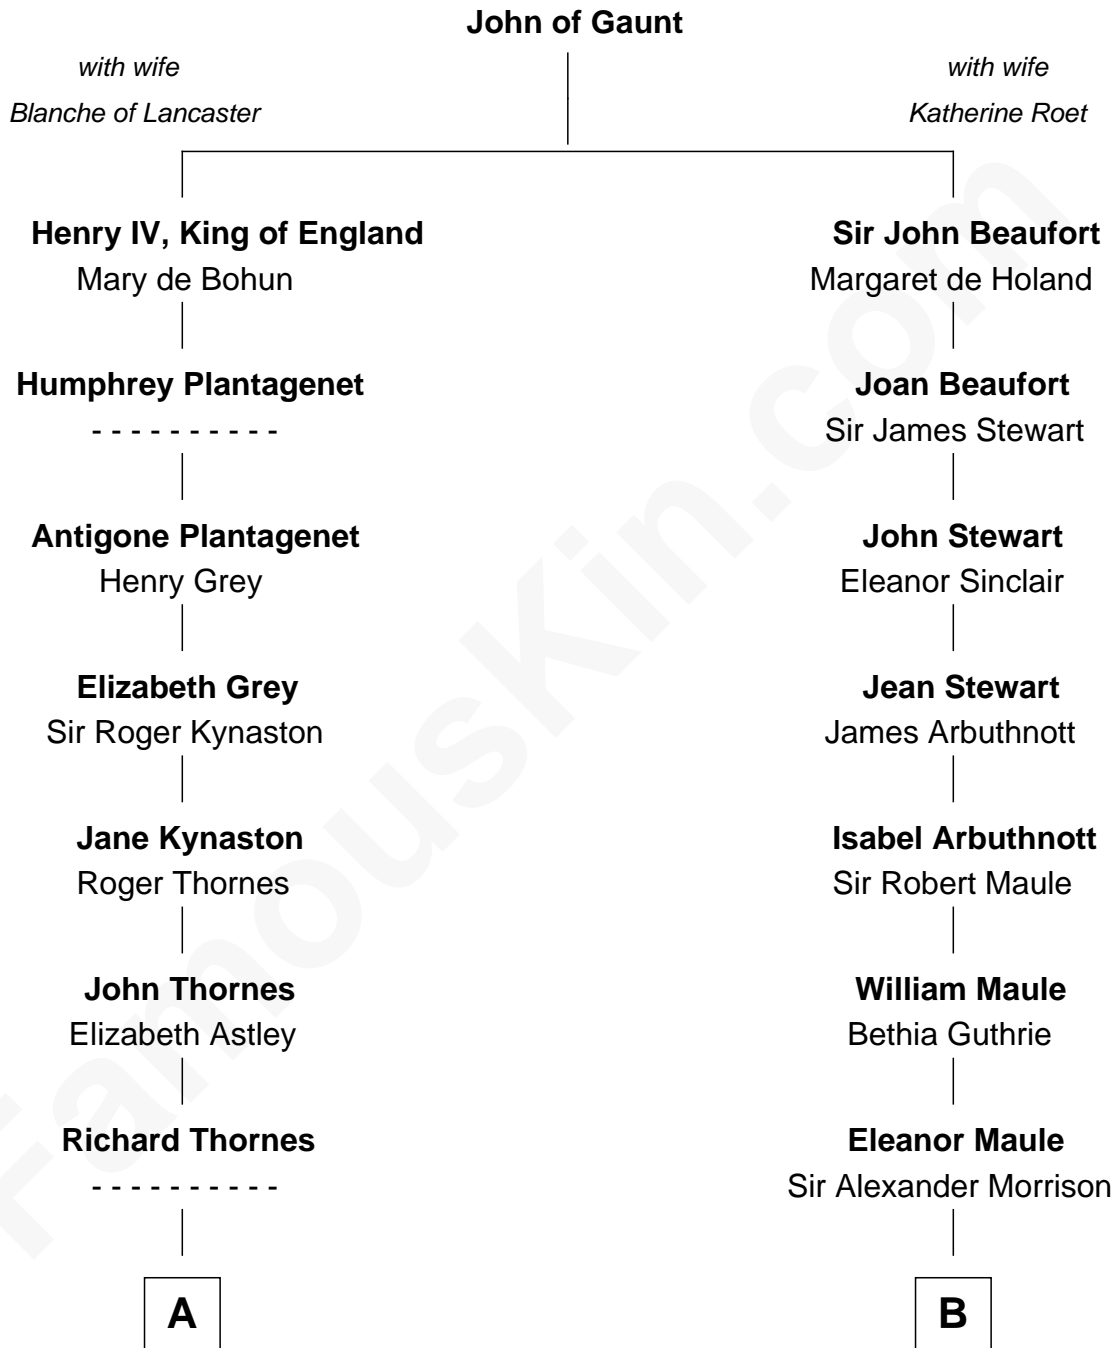

FamousKin.com

Relationship Chart of

Paget Brewster

TV Actress

14th cousin 6 times removed of

Helen Keller
Author and Activist

C

—
Ellen Mackenzie Hodge

Dr. George Washington Wales Brewster

—
George Washington Wales Brewster

Joan Ryerson

—
Galen Brewster

Hathaway Tew

—
Paget Brewster

TV Actress

FamousKin.com