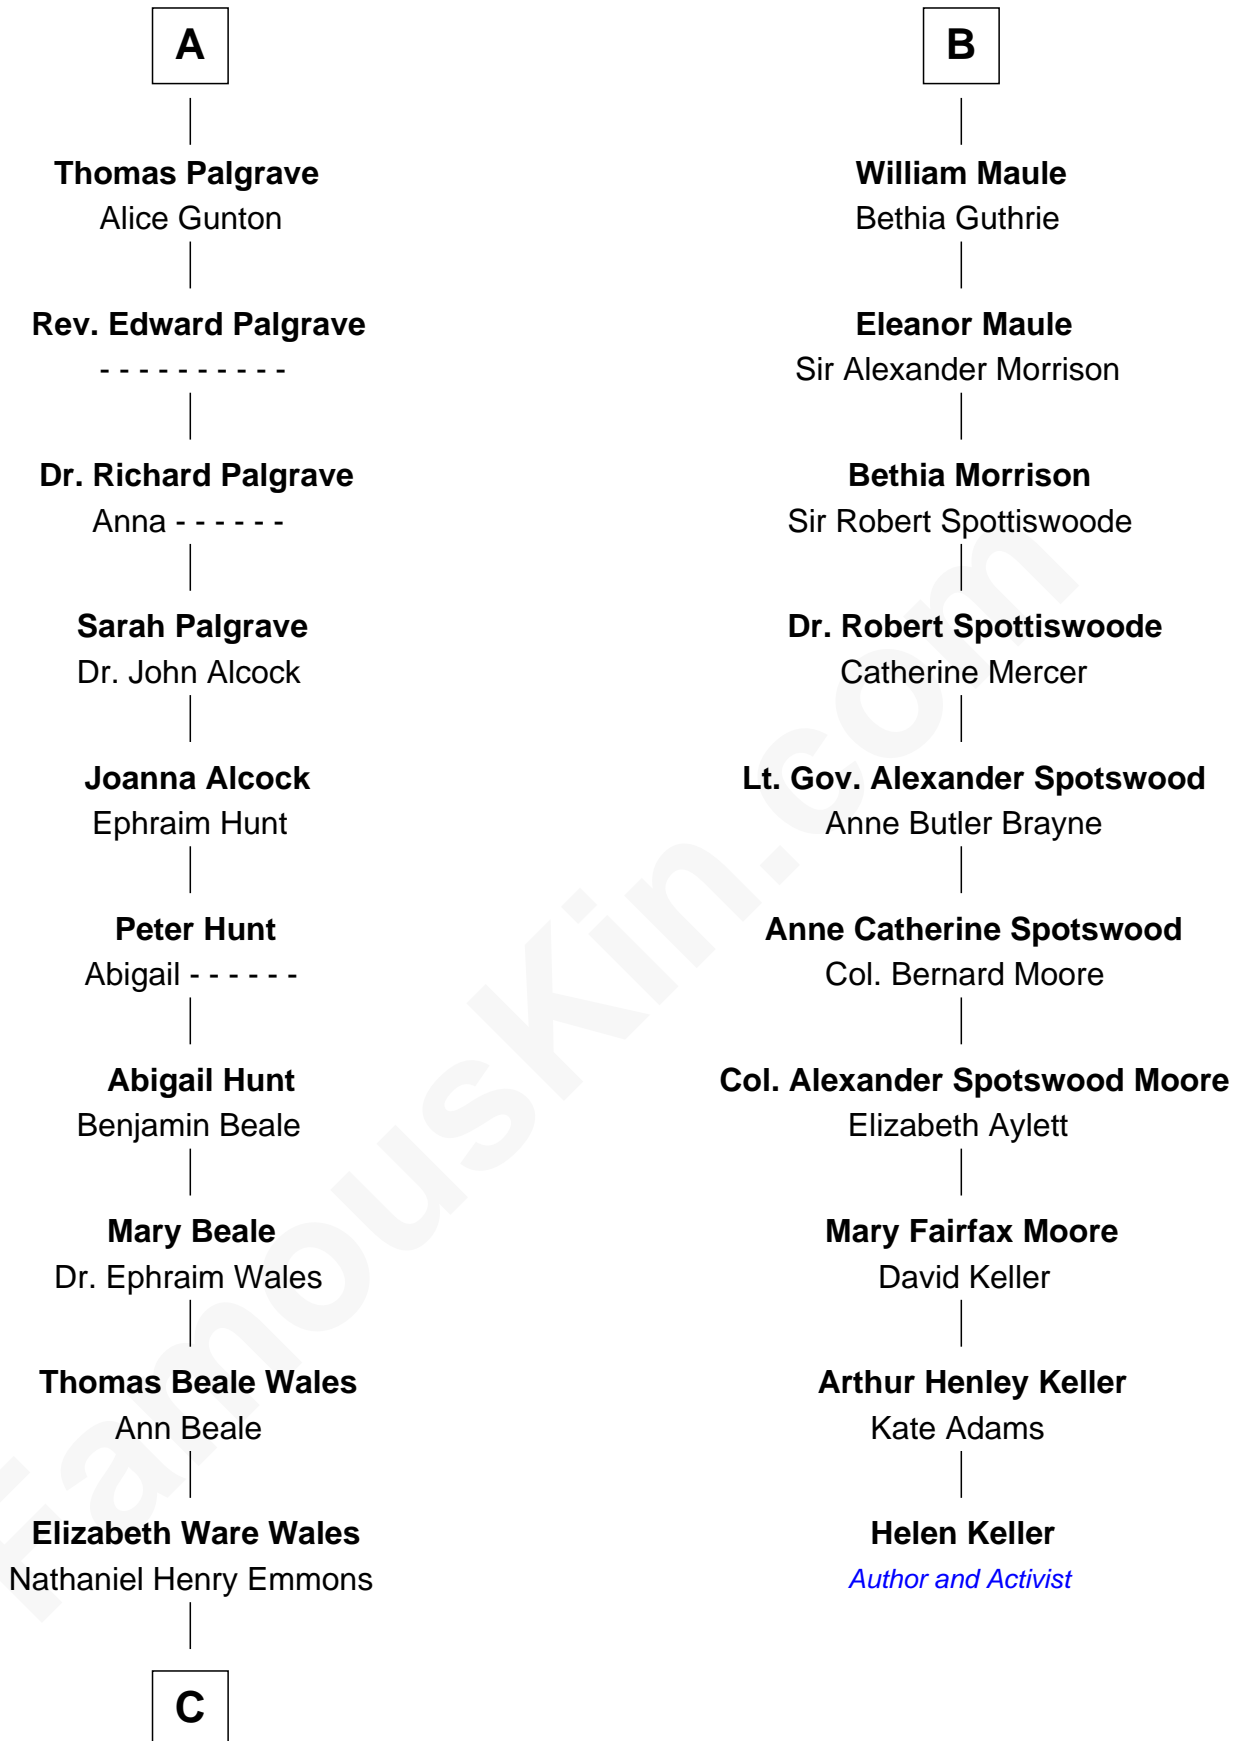

FamousKin.com

Relationship Chart of

Paget Brewster

TV Actress

16th cousin 5 times removed of

Helen Keller
Author and Activist

Henry Plantagenet
Maud de Chaworth

C

Ann Wales Emmons

Benjamin Brewster

Dr. George Washington Wales Brewster

Ellen Mackenzie Hodge

George Washington Wales Brewster

Joan Ryerson

Galen Brewster

Hathaway Tew

Paget Brewster

TV Actress