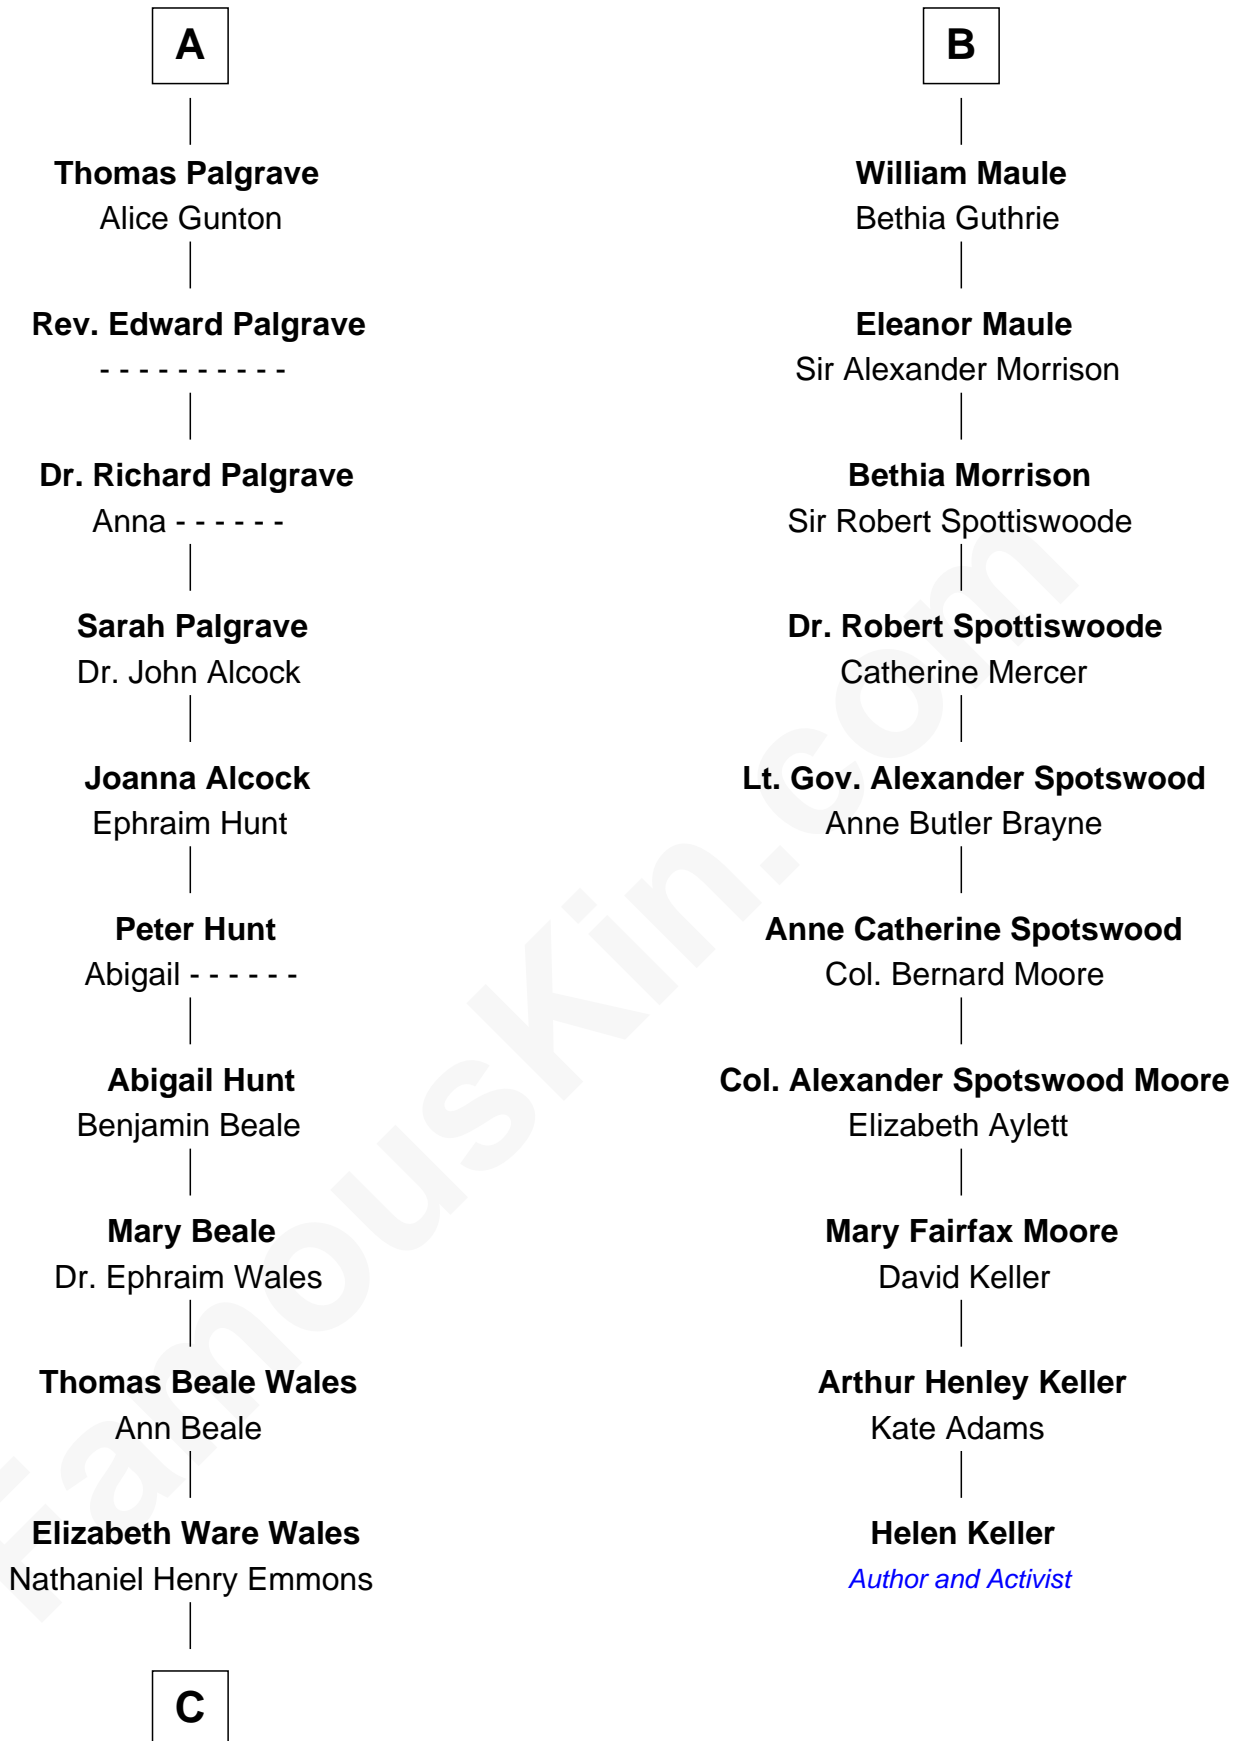

FamousKin.com Relationship Chart of

Paget Brewster

TV Actress

16th cousin 5 times removed of

Helen Keller

Author and Activist

Edmund Fitzalan

Alice de Warenne

Richard Fitzalan
Eleanor Plantagenet

Sir Richard Fitzalan
Elizabeth de Bohun

Elizabeth Fitzalan
Sir Robert Goushill

Elizabeth Goushill
Sir Robert Wingfield

Elizabeth Wingfield
Sir William Brandon

Eleanor Brandon
John Glemham

Anne Glemham
Henry Palgrave

A

Richard Fitzalan
Eleanor Plantagenet

Alice Fitzalan
Sir Thomas de Holand

Margaret de Holand
Sir John Beaufort

Joan Beaufort
Sir James Stewart

John Stewart
Eleanor Sinclair

Jean Stewart
James Arbutnott

Isabel Arbutnott
Sir Robert Maule

B

C

Ann Wales Emmons

Benjamin Brewster

Dr. George Washington Wales Brewster

Ellen Mackenzie Hodge

George Washington Wales Brewster