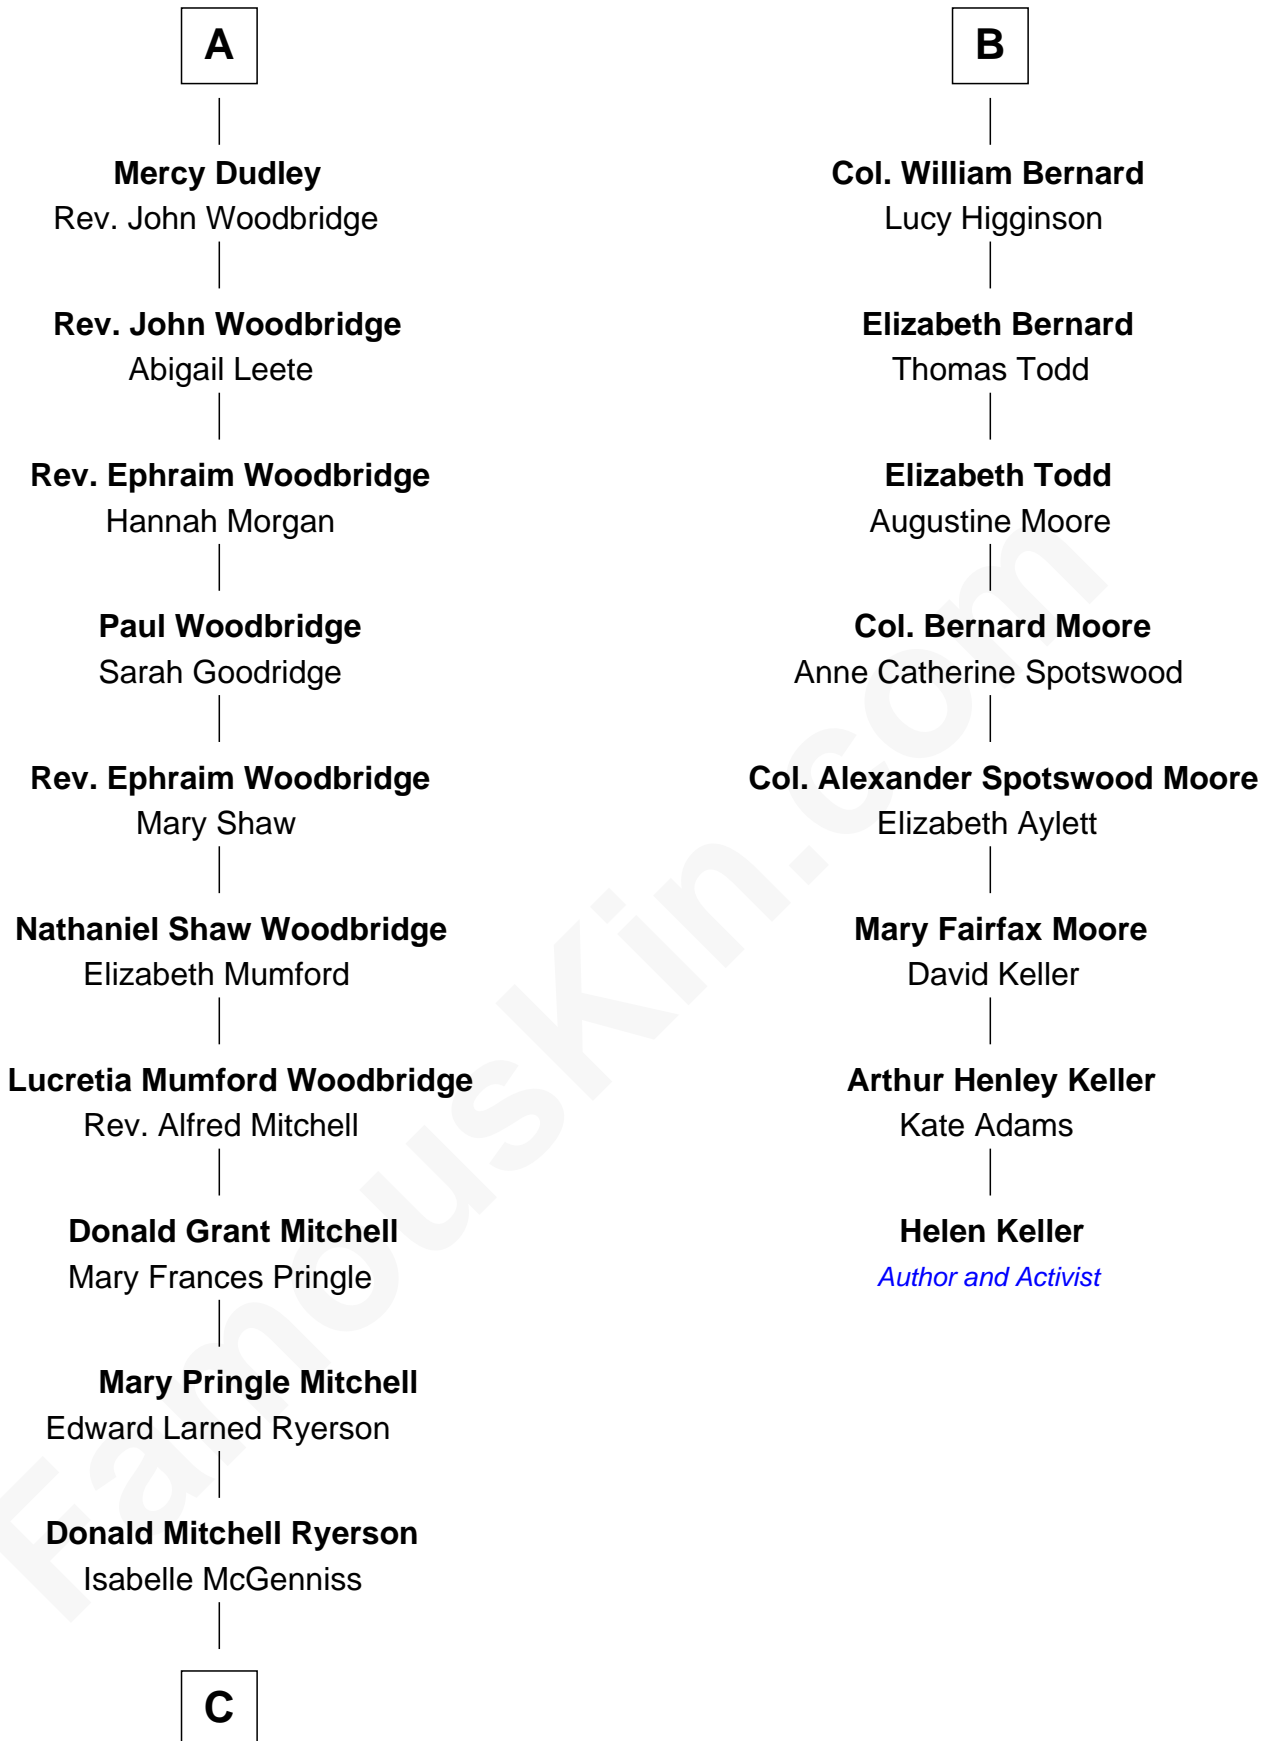

Margaret Scrope
John Bernard

Sir John Sutton
Cecily Grey

John Bernard
Margaret Daundelyn

Sir Henry Dudley
----- Ashton

John Bernard
Cecily Muscote

Probable

Roger Dudley
Susanna Thorne

Francis Bernard
Alice Hazlewood

Gov. Thomas Dudley
Dorothy York

Sir Francis Bernard
Mary Woolhouse

A

B

C

—
Joan Ryerson

George Washington Wales Brewster

—
Galen Brewster