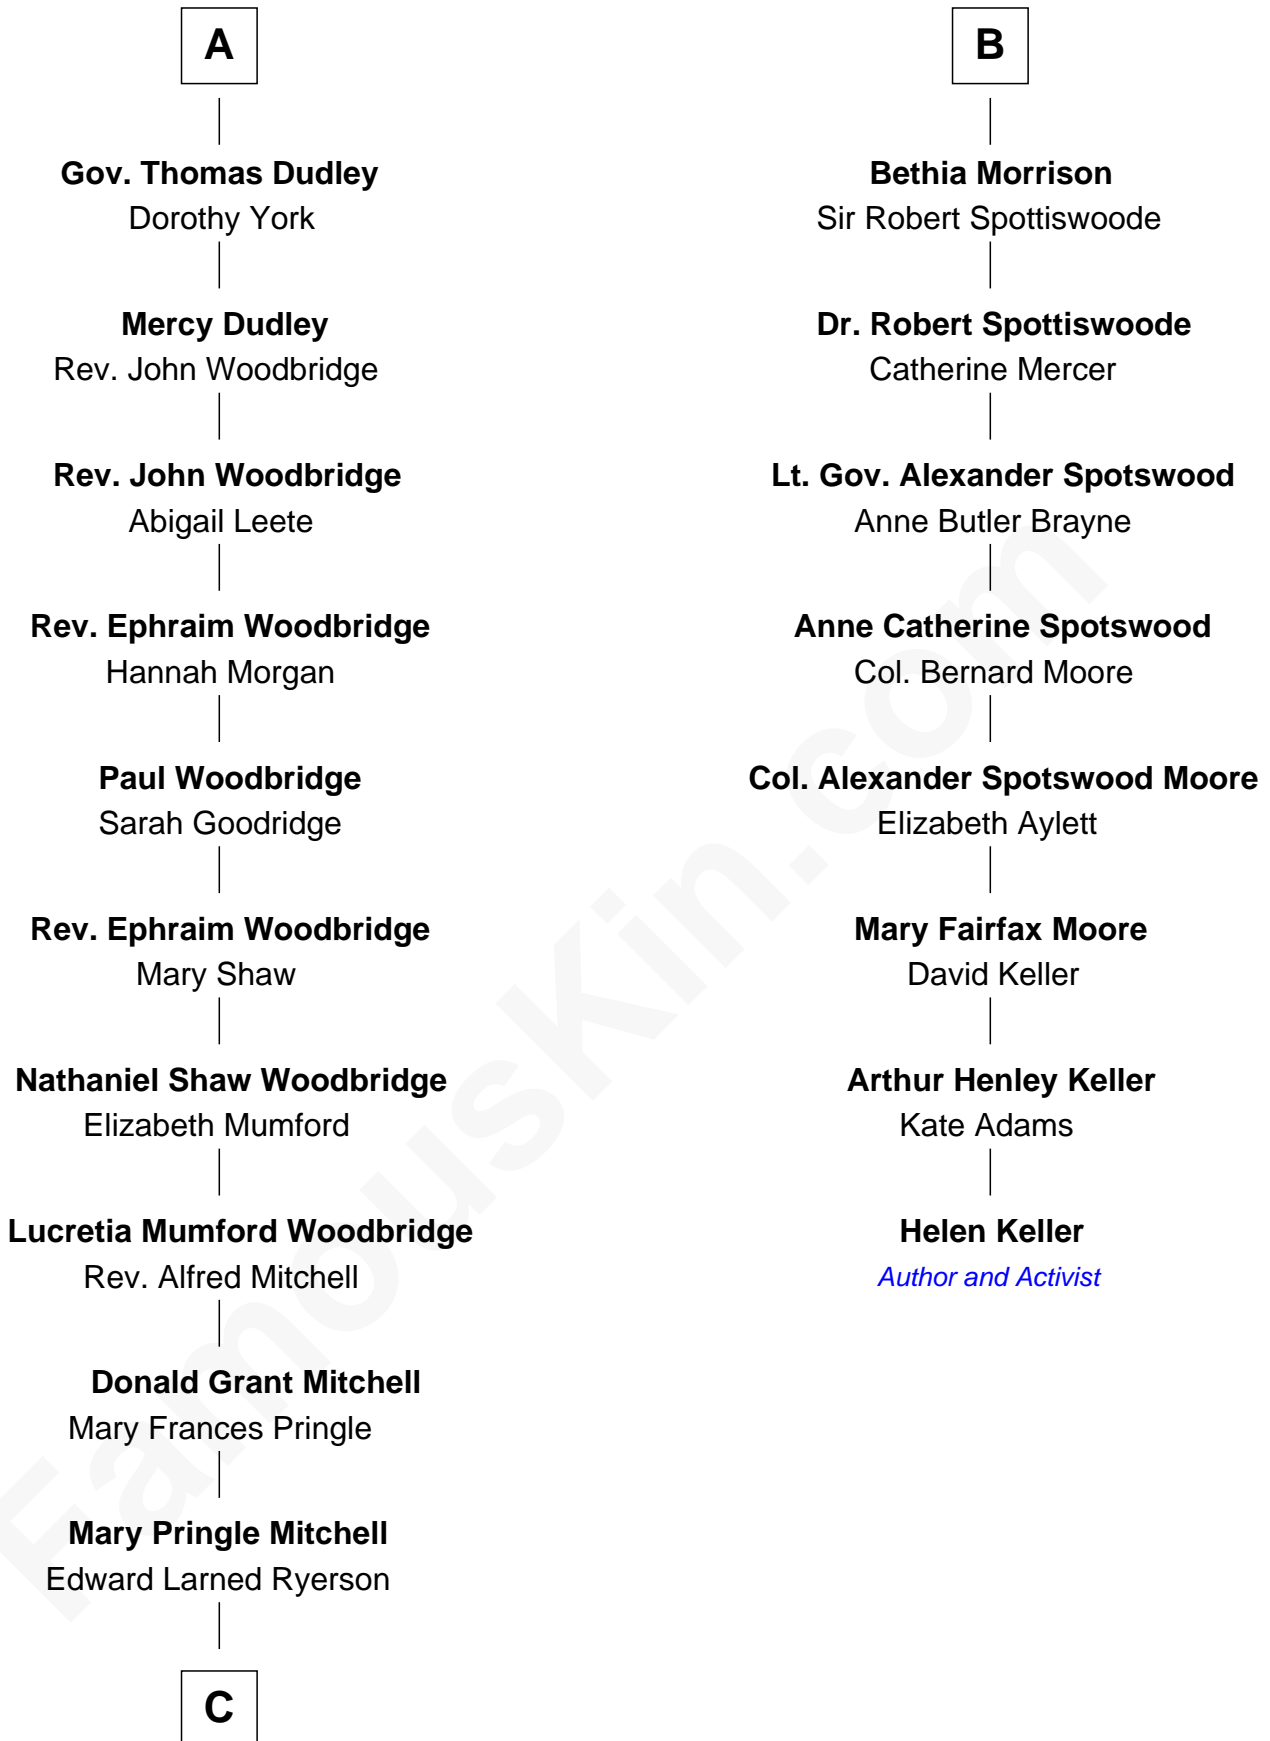

FamousKin.com Relationship Chart of

Paget Brewster

TV Actress

14th cousin 6 times removed of

Helen Keller

Author and Activist

Sir Thomas de Holand

Alice Fitzalan

C

—
Donald Mitchell Ryerson

Isabelle McGenniss

—
Joan Ryerson

George Washington Wales Brewster

—
Galen Brewster

Hathaway Tew

—
Paget Brewster