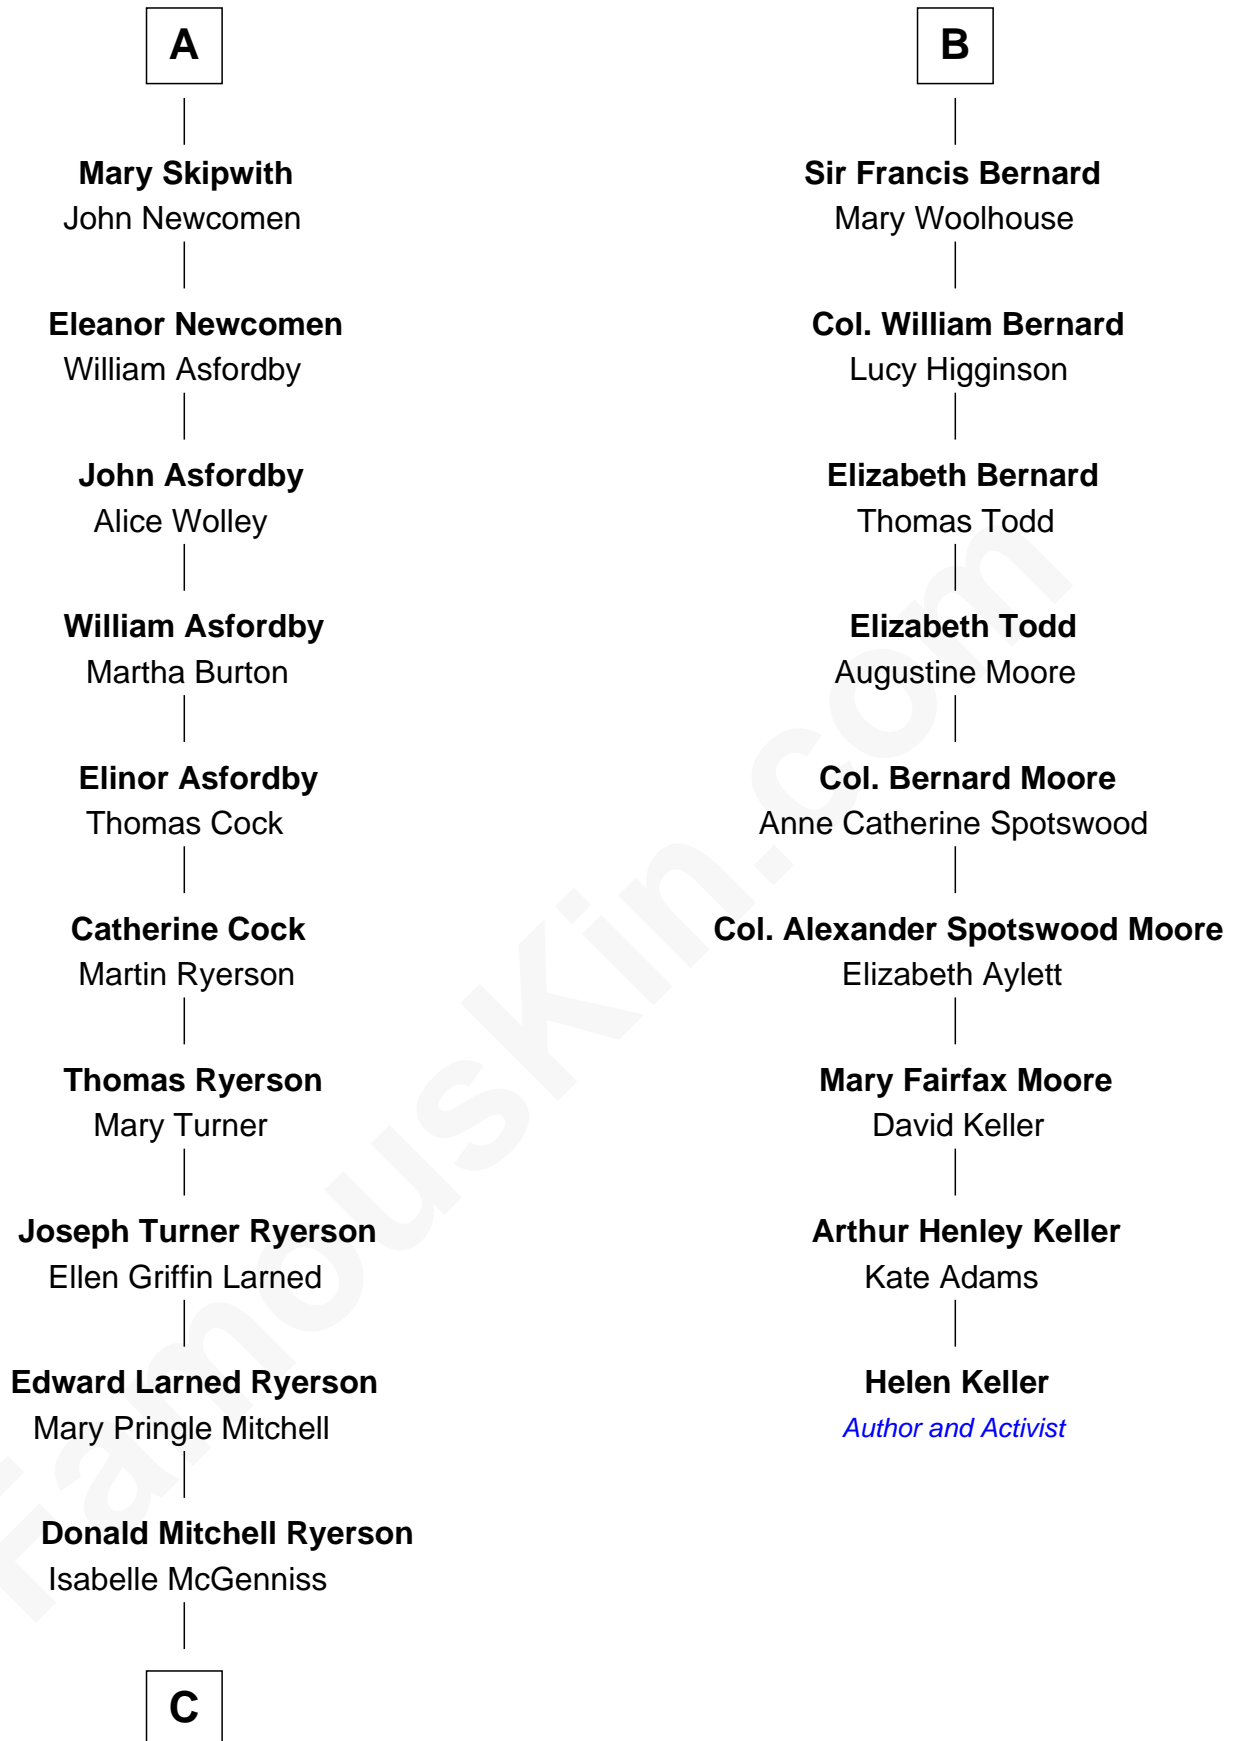

FamousKin.com

Relationship Chart of

Paget Brewster

TV Actress

15th cousin 4 times removed of

Helen Keller

Author and Activist

John de Welles

Maud de Roos

John de Welles
Eleanor de Mowbray

Eudo de Welles
Maud de Greystoke

Sir Lionel de Welles
Joan de Waterton

Margaret de Welles
Sir Thomas Dymoke

Sir Lionel Dymoke
Joanna Griffith

Alice Dymoke
Sir William Skipwith

John Skipwith
Eleanor Kingston

A

Margery de Welles
Stephen le Scrope

John le Scrope
Elizabeth Chaworth

Elizabeth le Scrope
Sir Henry le Scrope

Margaret Scrope
John Bernard

John Bernard
Margaret Daundelyn

John Bernard
Cecily Muscote

Francis Bernard
Alice Hazlewood

B

C

—
Joan Ryerson

George Washington Wales Brewster

—
Galen Brewster

Hathaway Tew

—
Paget Brewster