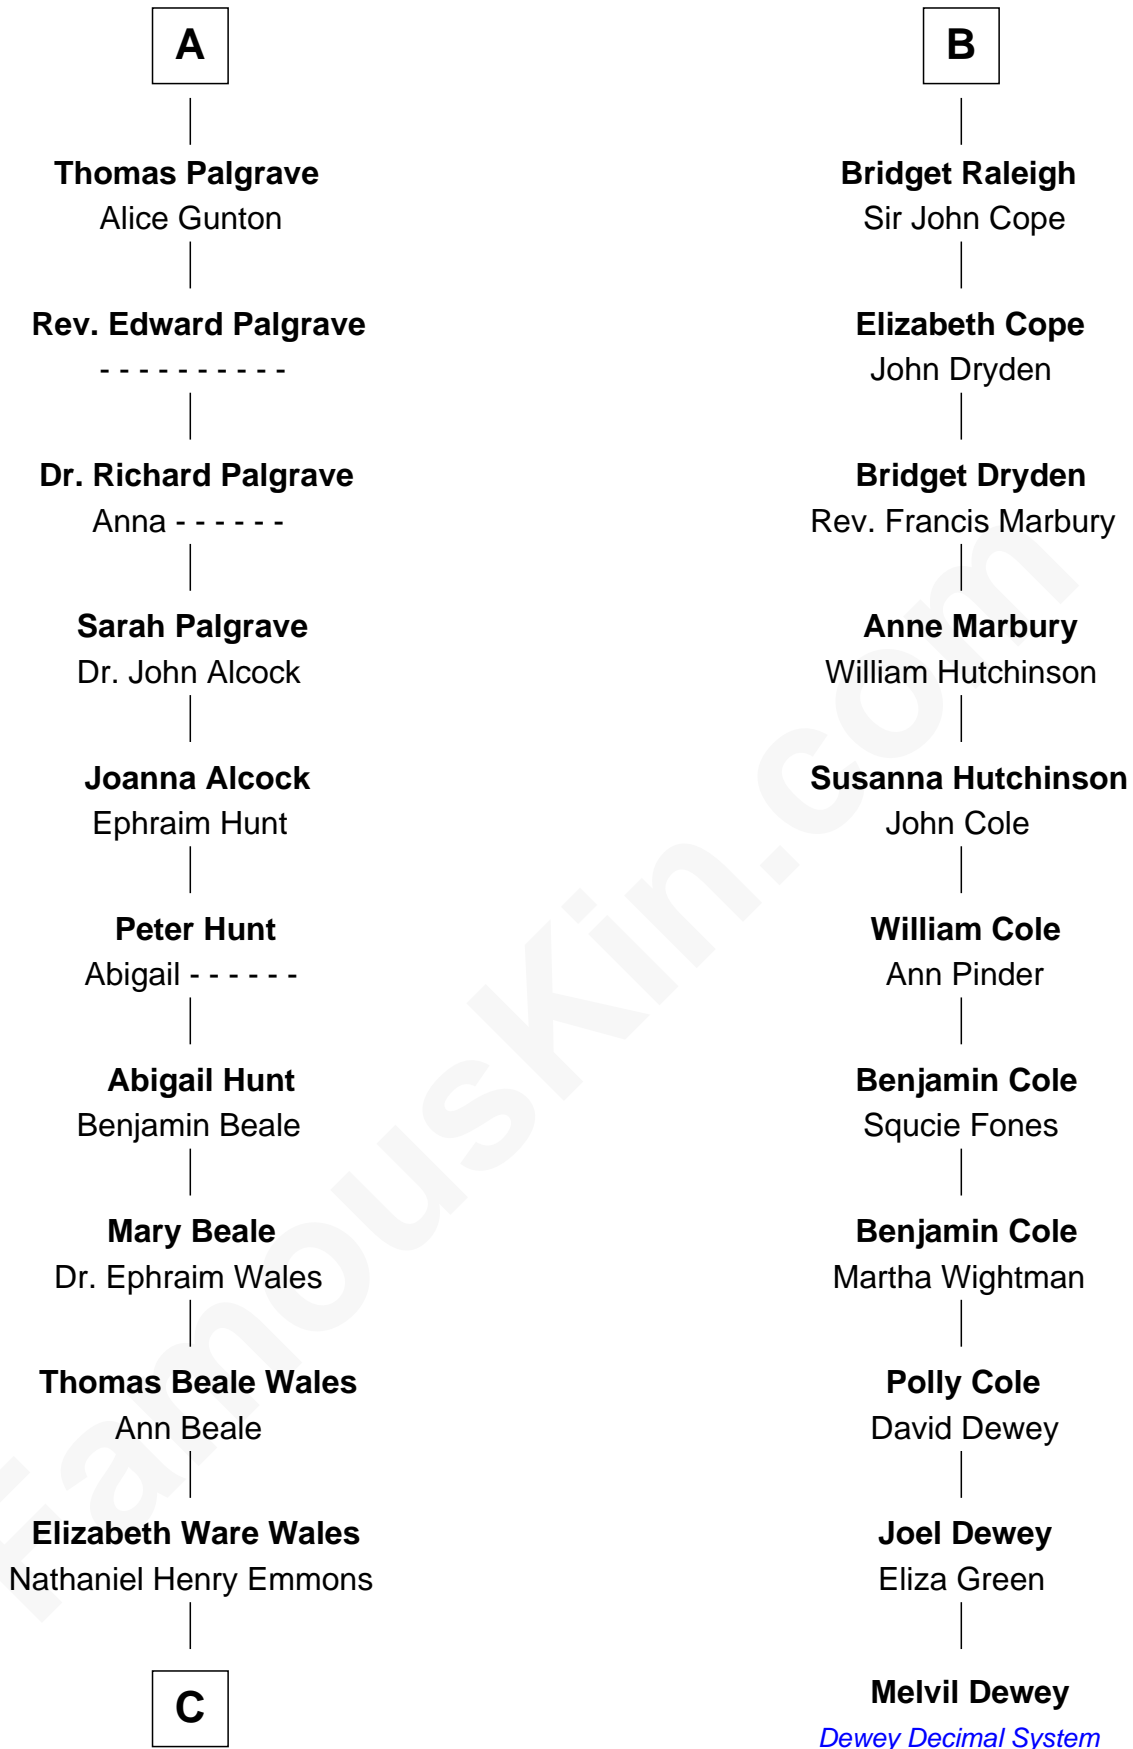

FamousKin.com Relationship Chart of

Paget Brewster

TV Actress

17th cousin 4 times removed of

Melvil Dewey

Inventor of the Dewey Decimal System

Edmund Fitzalan

Alice de Warenne

Richard Fitzalan
Eleanor Plantagenet

Sir Richard Fitzalan
Elizabeth de Bohun

Elizabeth Fitzalan
Sir Robert Goushill

Elizabeth Goushill
Sir Robert Wingfield

Elizabeth Wingfield
Sir William Brandon

Eleanor Brandon
John Glemham

Anne Glemham
Henry Palgrave

A

Mary Fitzalan
John le Strange

Ankaret le Strange
Sir Richard Talbot

Mary Talbot
Sir Thomas Greene

Sir Thomas Greene
Phillippa Ferrers

Elizabeth Greene
William Raleigh

Sir Edward Raleigh
Margaret Verney

Sir Edward Raleigh
Anne Chamberlayne

B

C

Ann Wales Emmons

Benjamin Brewster

Dr. George Washington Wales Brewster

Ellen Mackenzie Hodge

George Washington Wales Brewster