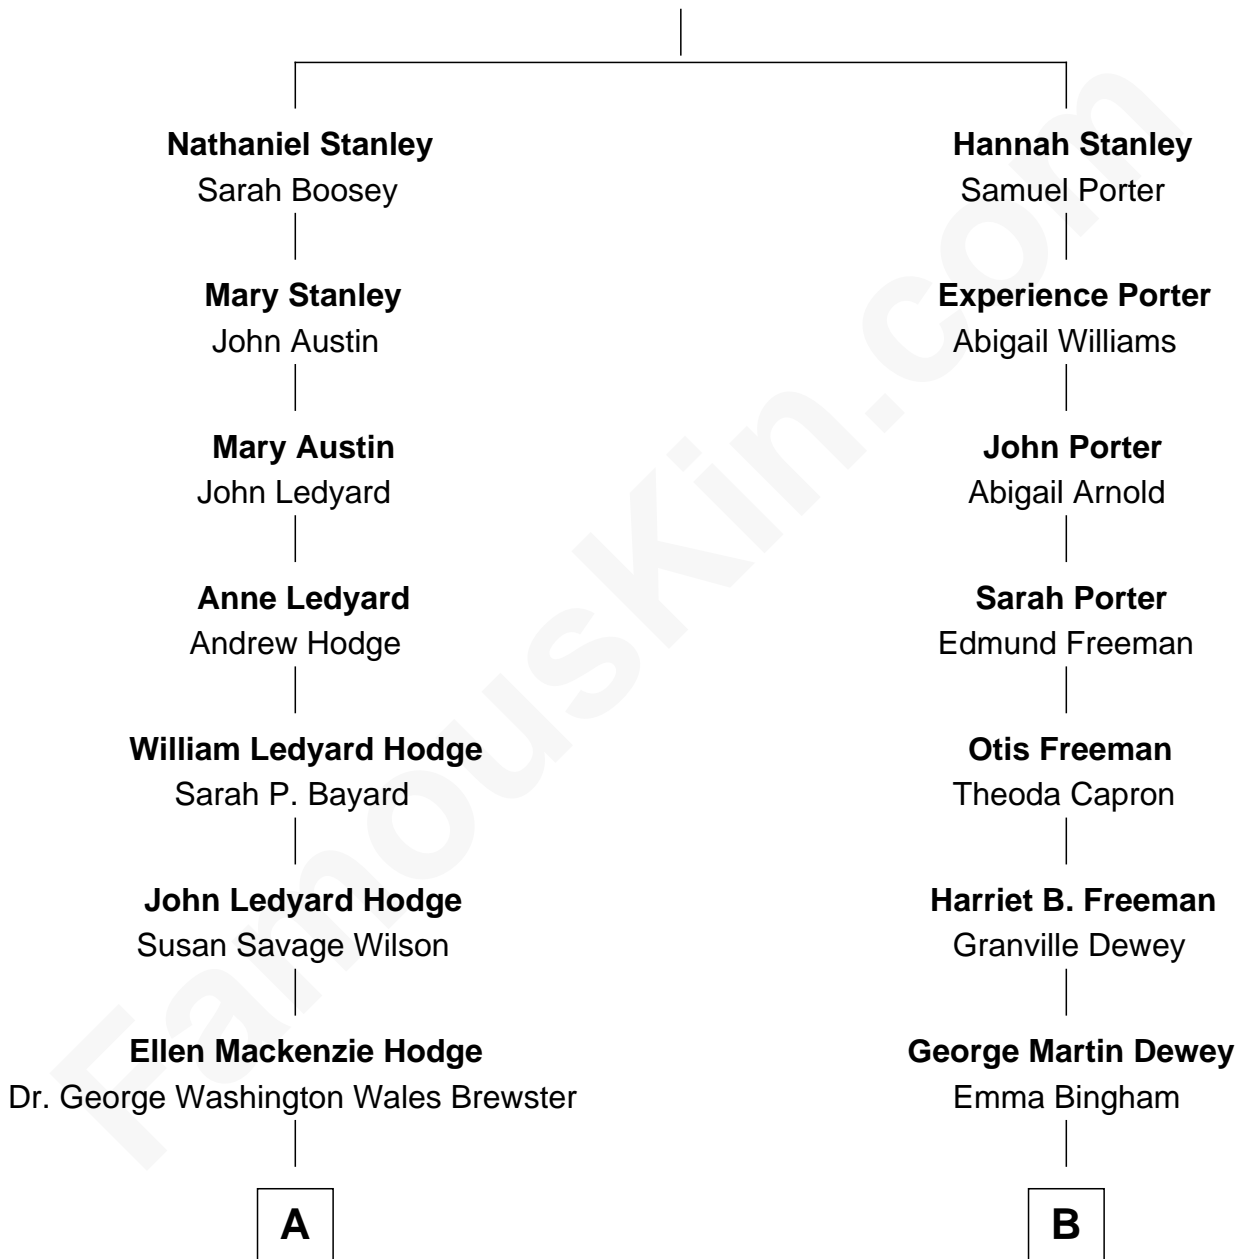

FamousKin.com Relationship Chart of

Paget Brewster

TV Actress

8th cousin 1 time removed of

Thomas Edmund Dewey

47th Governor of New York

Thomas Stanley

Bennett Tritton

A

George Washington Wales Brewster

Joan Ryerson

Galen Brewster

Hathaway Tew

Paget Brewster

TV Actress

B

George Martin Dewey

Annie L. Thomas

Thomas Edmund Dewey

47th Governor of New York

FamousKin.com