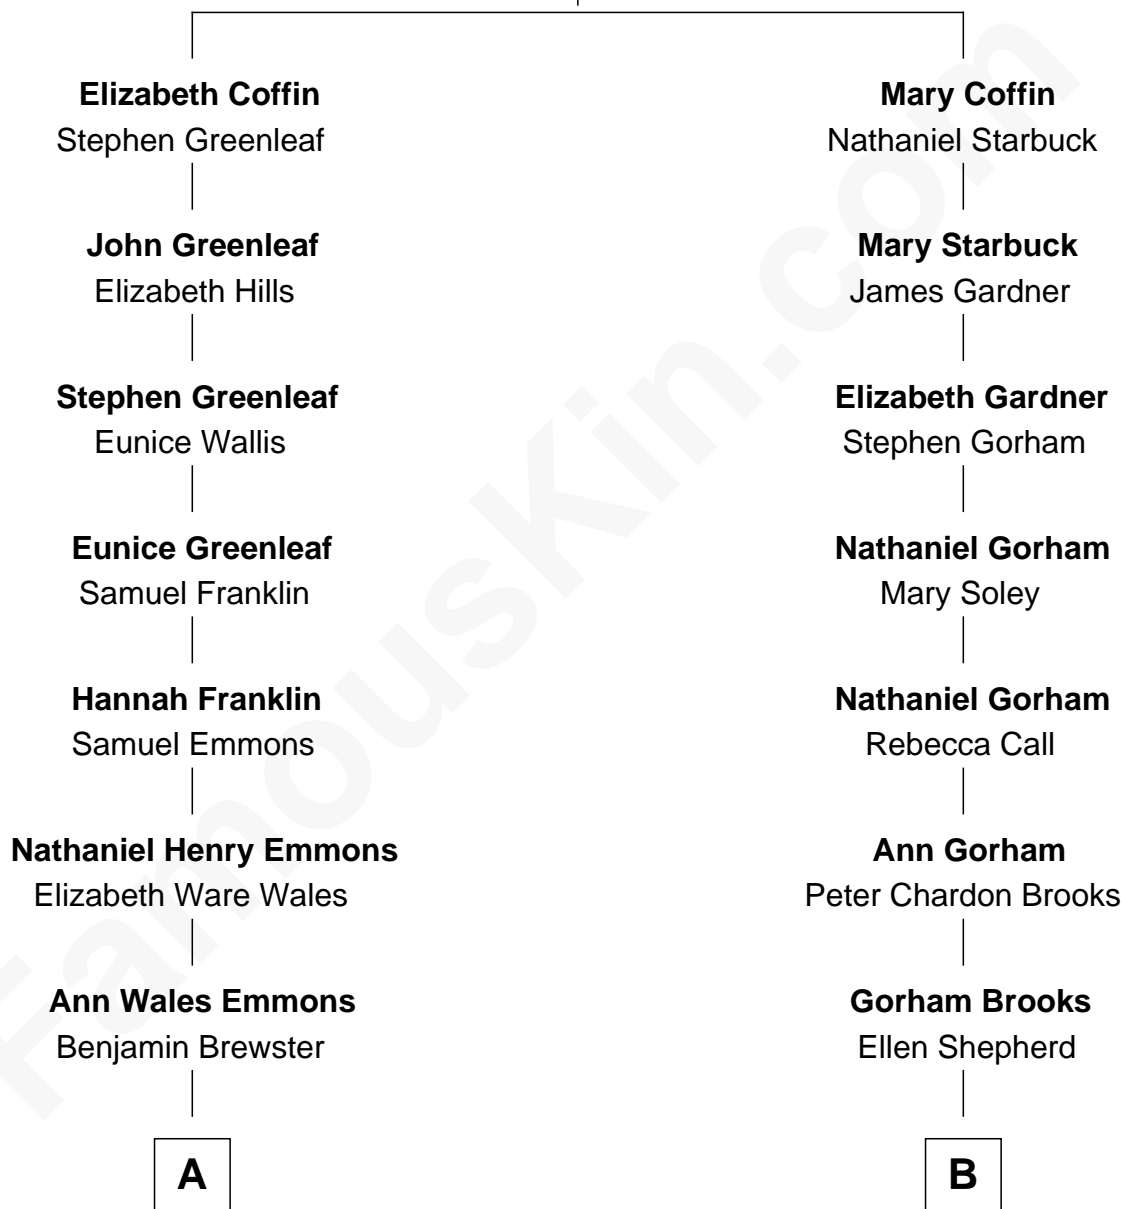

FamousKin.com Relationship Chart of

Paget Brewster

TV Actress

9th cousin 1 time removed of

Leverett Saltonstall

55th Governor of Massachusetts

Tristram Coffin

Dionis Stevens

A

Dr. George Washington Wales Brewster

Ellen Mackenzie Hodge

George Washington Wales Brewster

Joan Ryerson

Galen Brewster

Hathaway Tew

Paget Brewster

TV Actress

B

Peter Chardon Brooks

Sarah Lawrence

Eleanor Brooks

Richard Middlecott Saltonstall

Leverett Saltonstall

55th Governor of Massachusetts