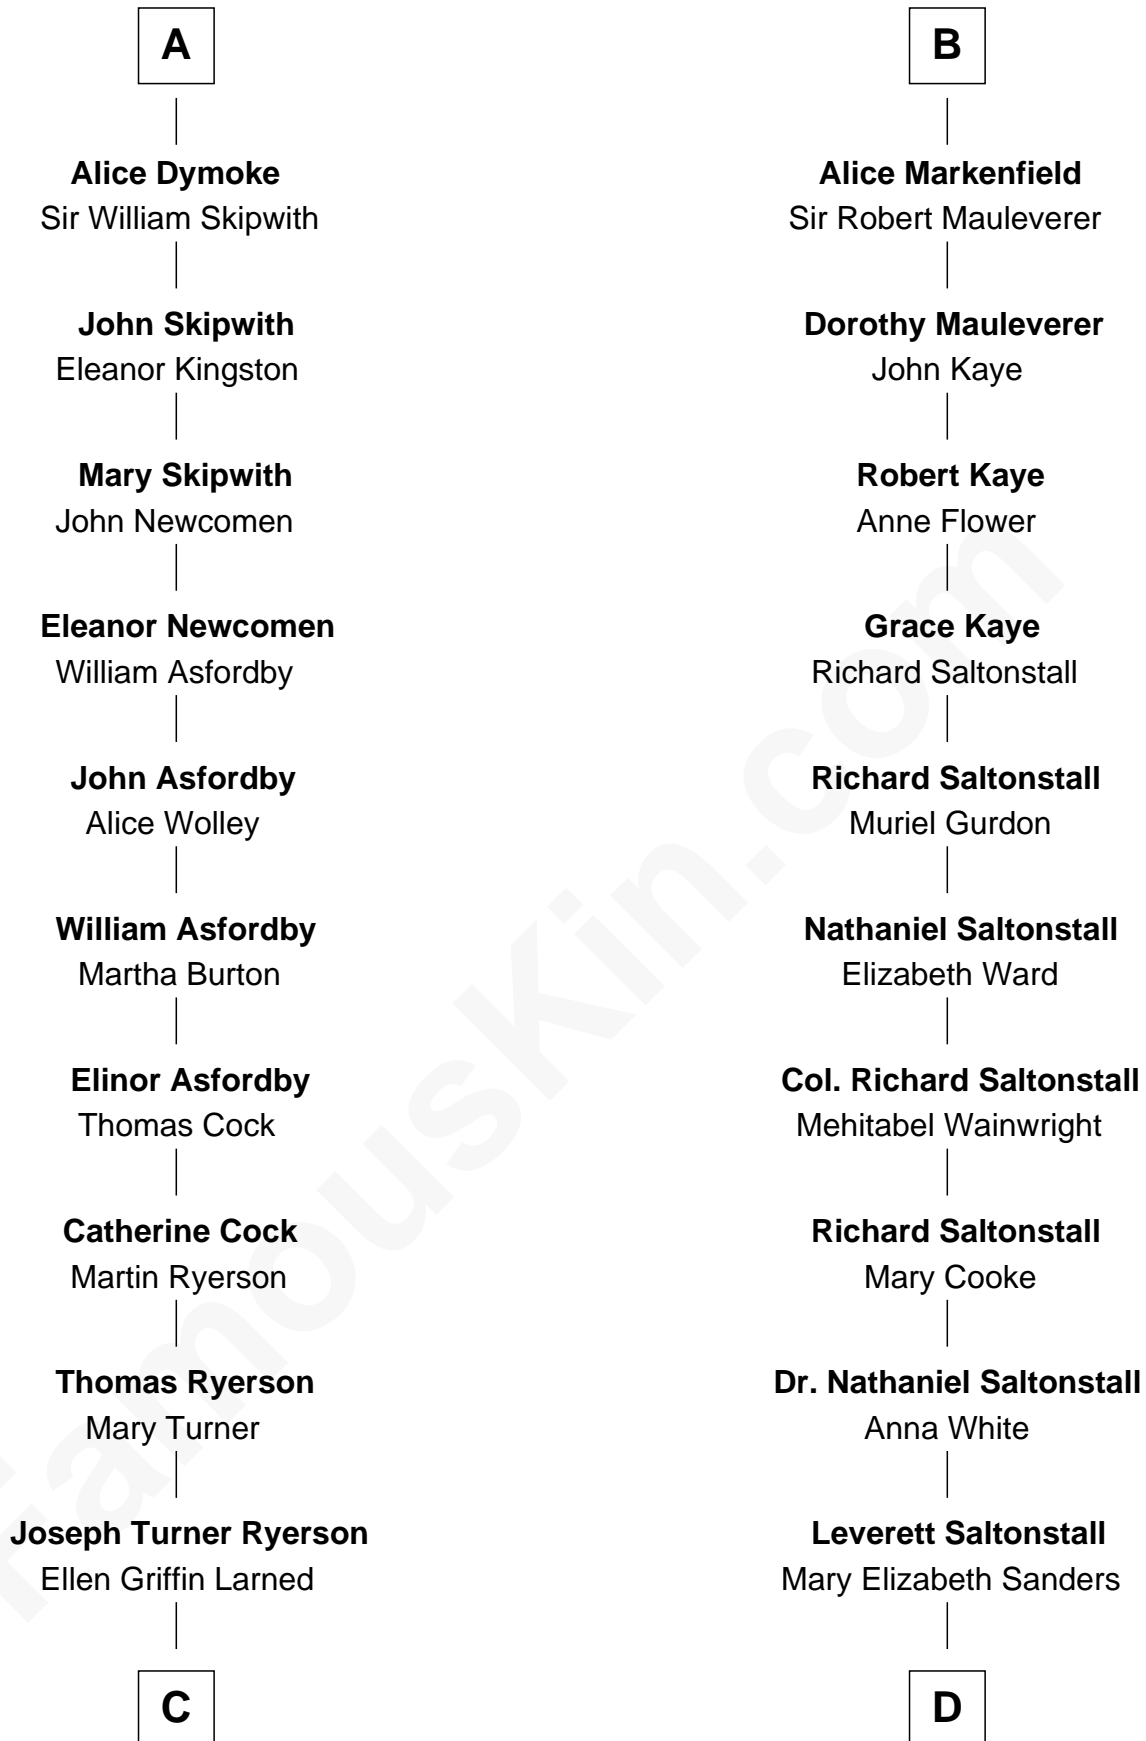

FamousKin.com Relationship Chart of

Paget Brewster

TV Actress

19th cousin 2 times removed of

Leverett Saltonstall

55th Governor of Massachusetts

Sir Henry de Percy

Eleanor de Arundel

Eleanor Poynings

Margaret Percy

Sir William Gascoigne

Dorothy Gascoigne

Sir Ninian Markenfield

B

C

Edward Larned Ryerson

Mary Pringle Mitchell

Donald Mitchell Ryerson

Isabelle McGenniss

Joan Ryerson

George Washington Wales Brewster

Galen Brewster

Hathaway Tew

Paget Brewster