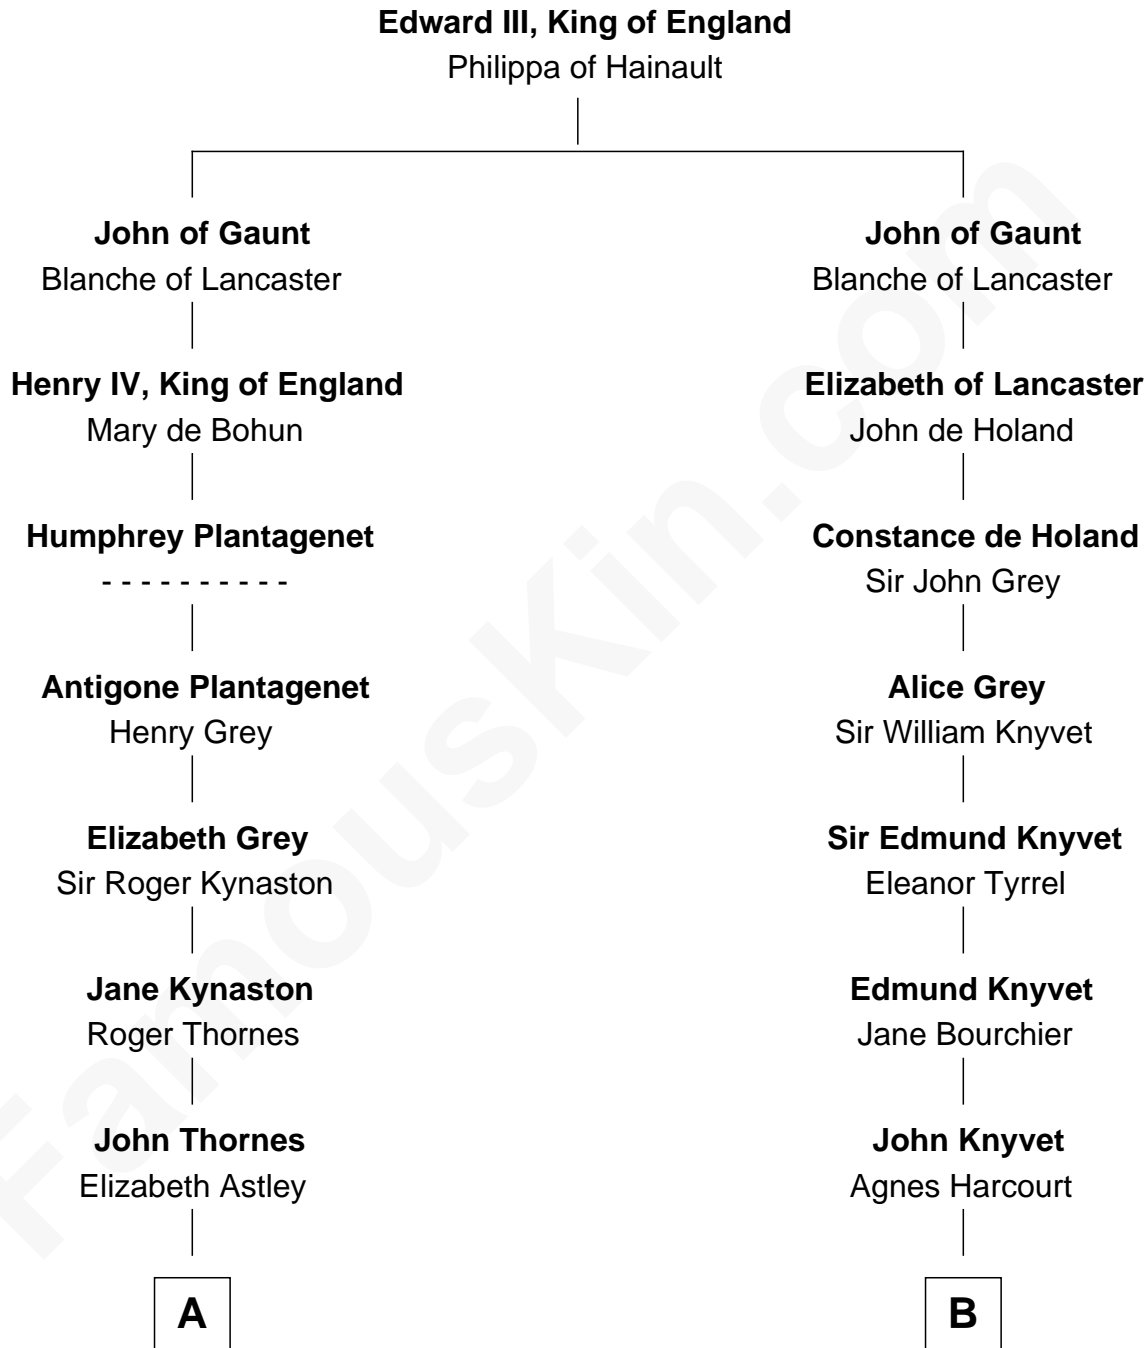

**FamousKin.com**  
**Relationship Chart of**  
**Paget Brewster**  
*TV Actress*

17th cousin 4 times removed of  
**Leverett Saltonstall**  
*55th Governor of Massachusetts*

**C**

—  
**Susan Savage Wilson**

John Ledyard Hodge

—  
**Ellen Mackenzie Hodge**

Dr. George Washington Wales Brewster

—  
**George Washington Wales Brewster**

Joan Ryerson

—  
**Galen Brewster**

Hathaway Tew

—  
**Paget Brewster**

*TV Actress*