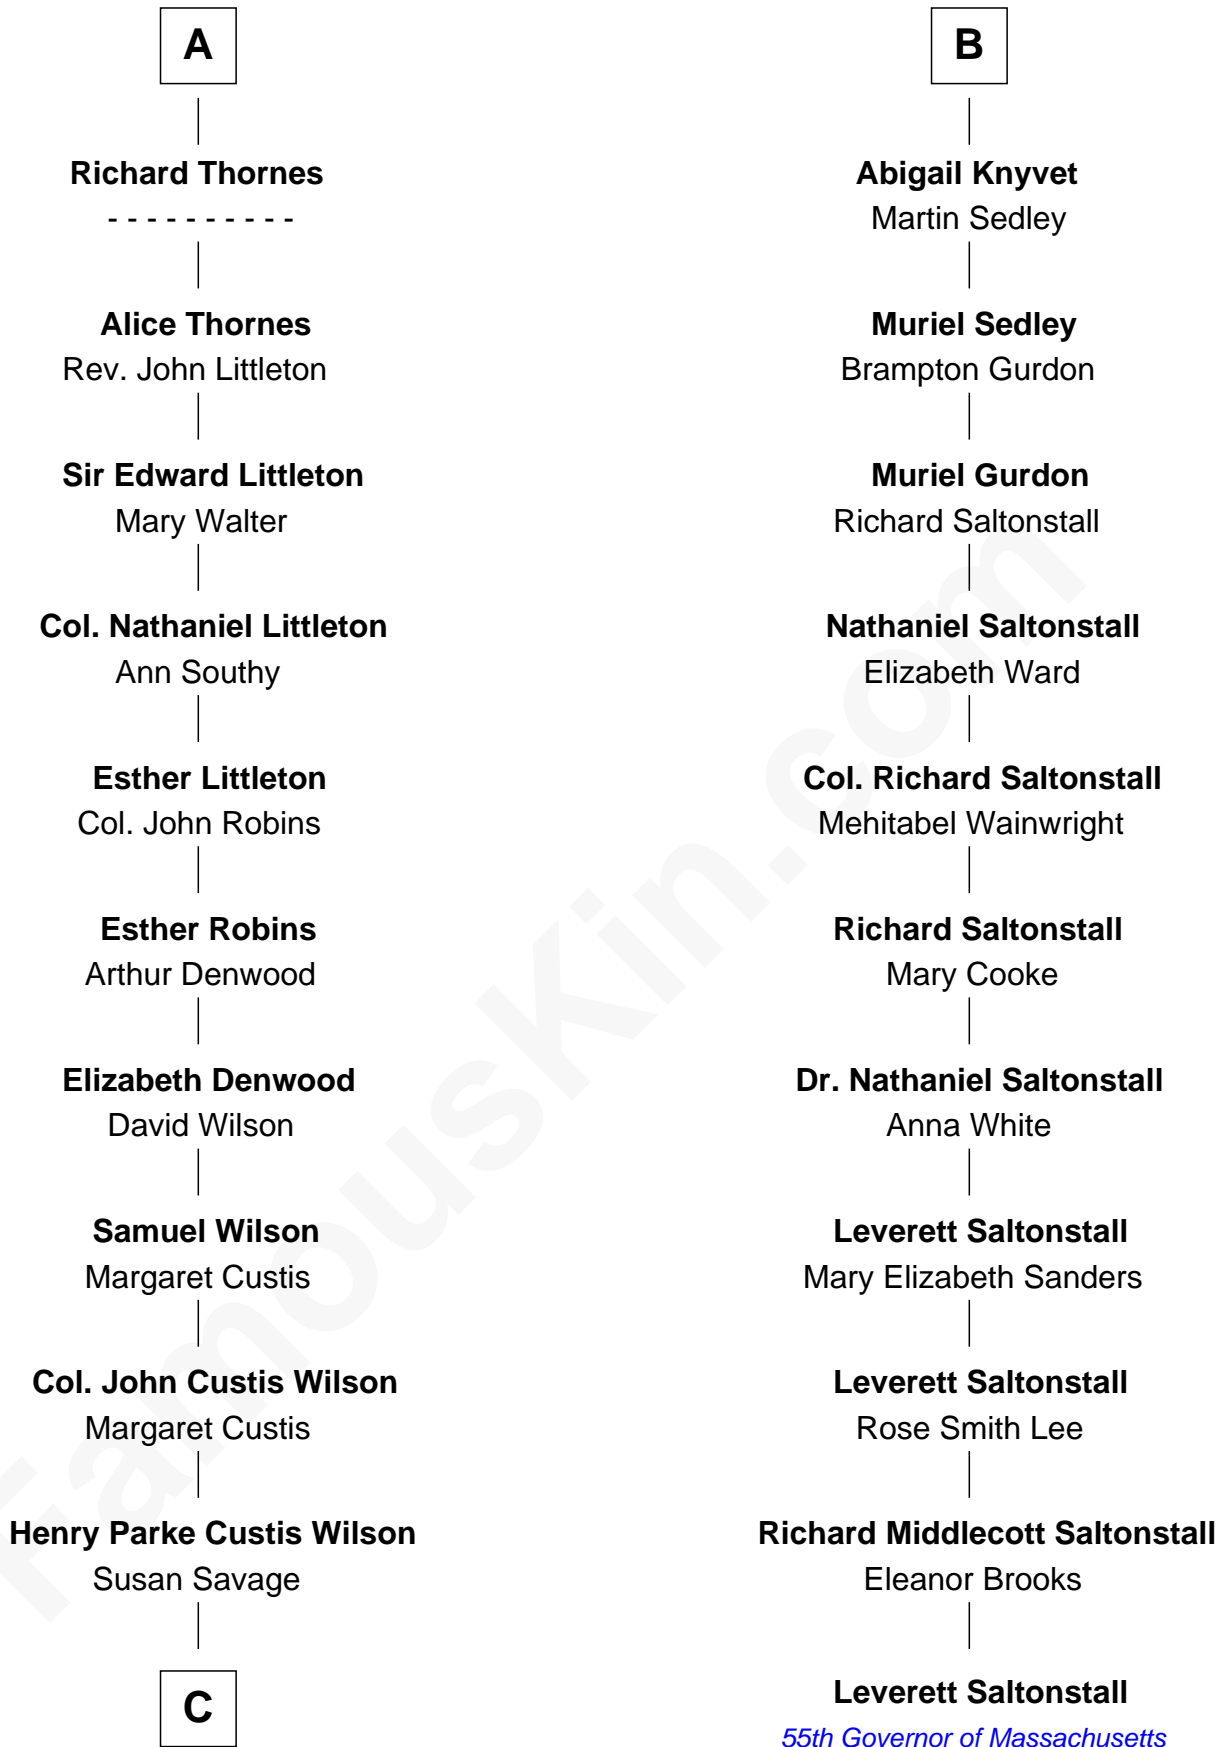

**FamousKin.com**  
**Relationship Chart of**  
**Paget Brewster**  
*TV Actress*

17th cousin 4 times removed of  
**Leverett Saltonstall**  
*55th Governor of Massachusetts*

**C**

—  
**Susan Savage Wilson**

John Ledyard Hodge

—  
**Ellen Mackenzie Hodge**

Dr. George Washington Wales Brewster

—  
**George Washington Wales Brewster**

Joan Ryerson

—  
**Galen Brewster**

Hathaway Tew

—  
**Paget Brewster**