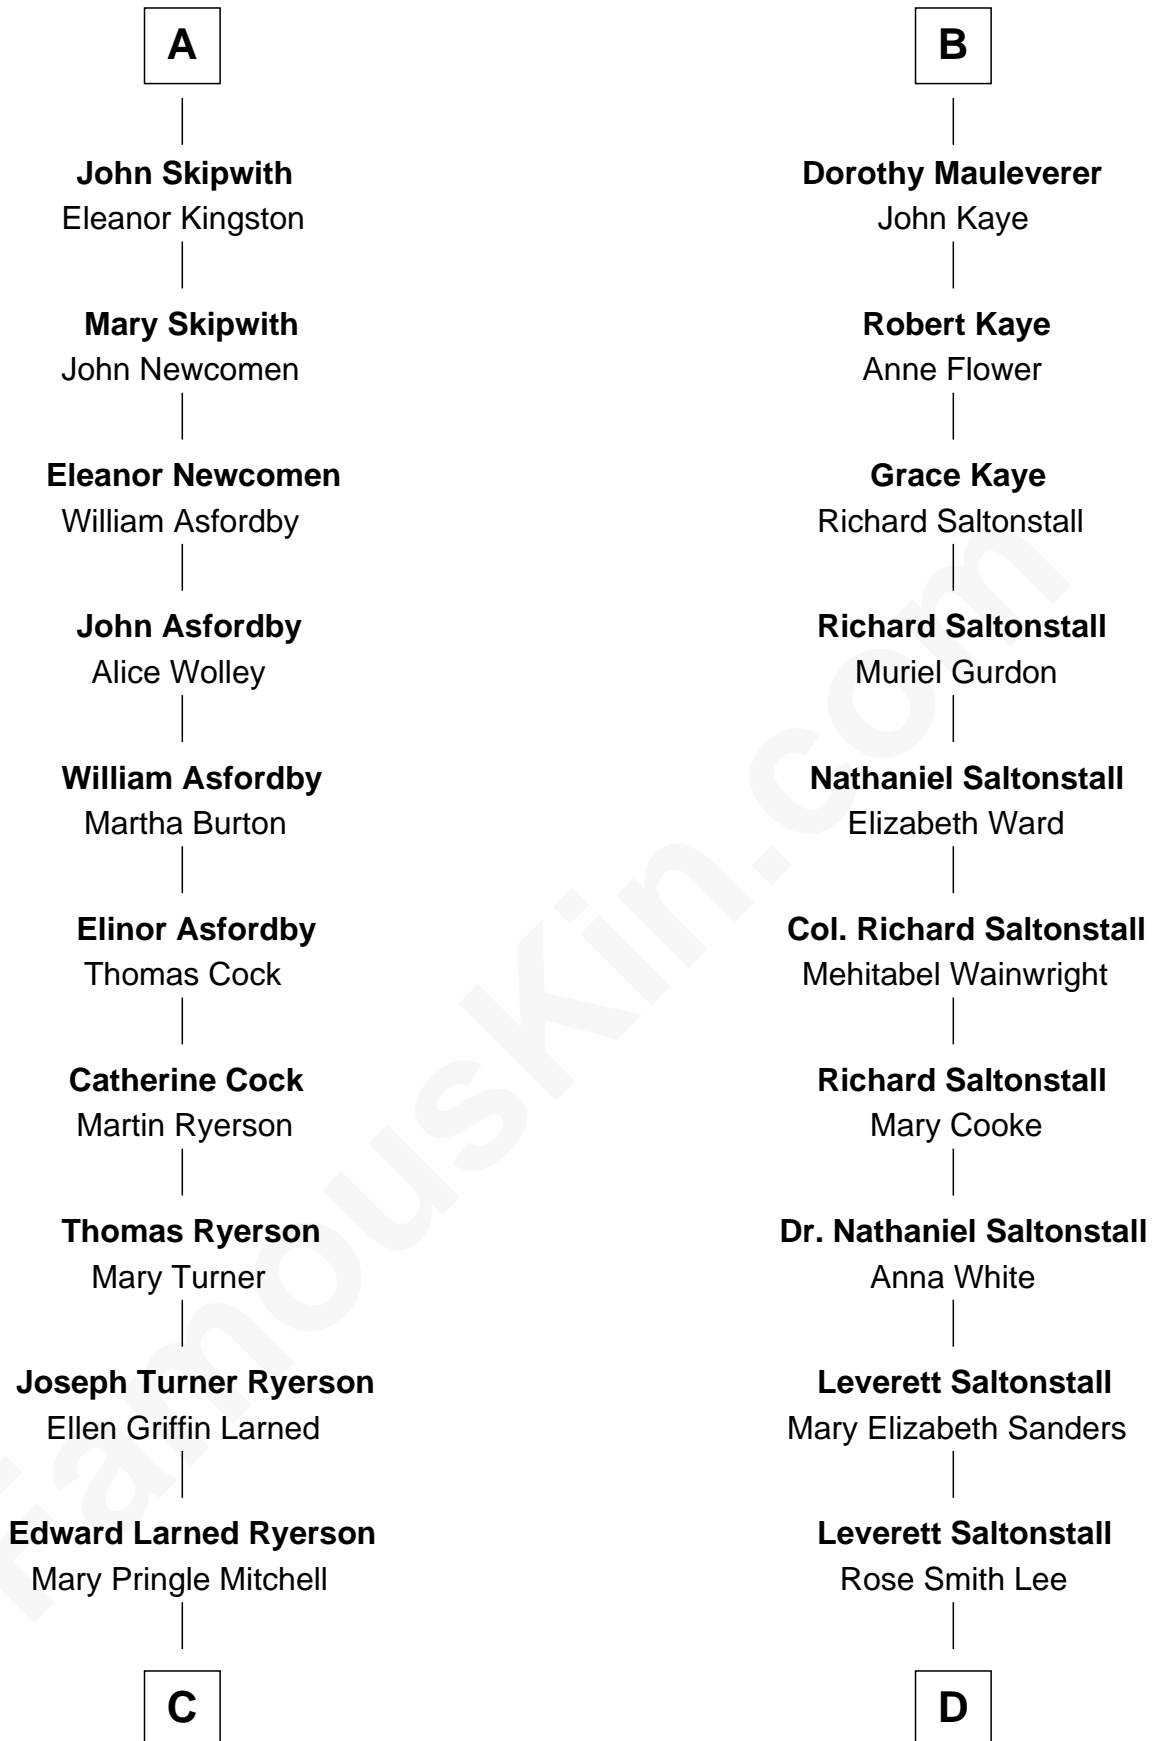

FamousKin.com Relationship Chart of

Paget Brewster

TV Actress

18th cousin 2 times removed of

Leverett Saltonstall

55th Governor of Massachusetts

C

Donald Mitchell Ryerson

Isabelle McGenniss

Joan Ryerson

George Washington Wales Brewster

Galen Brewster

Hathaway Tew

Paget Brewster

TV Actress

D

Richard Middlecott Saltonstall

Eleanor Brooks

Leverett Saltonstall

55th Governor of Massachusetts