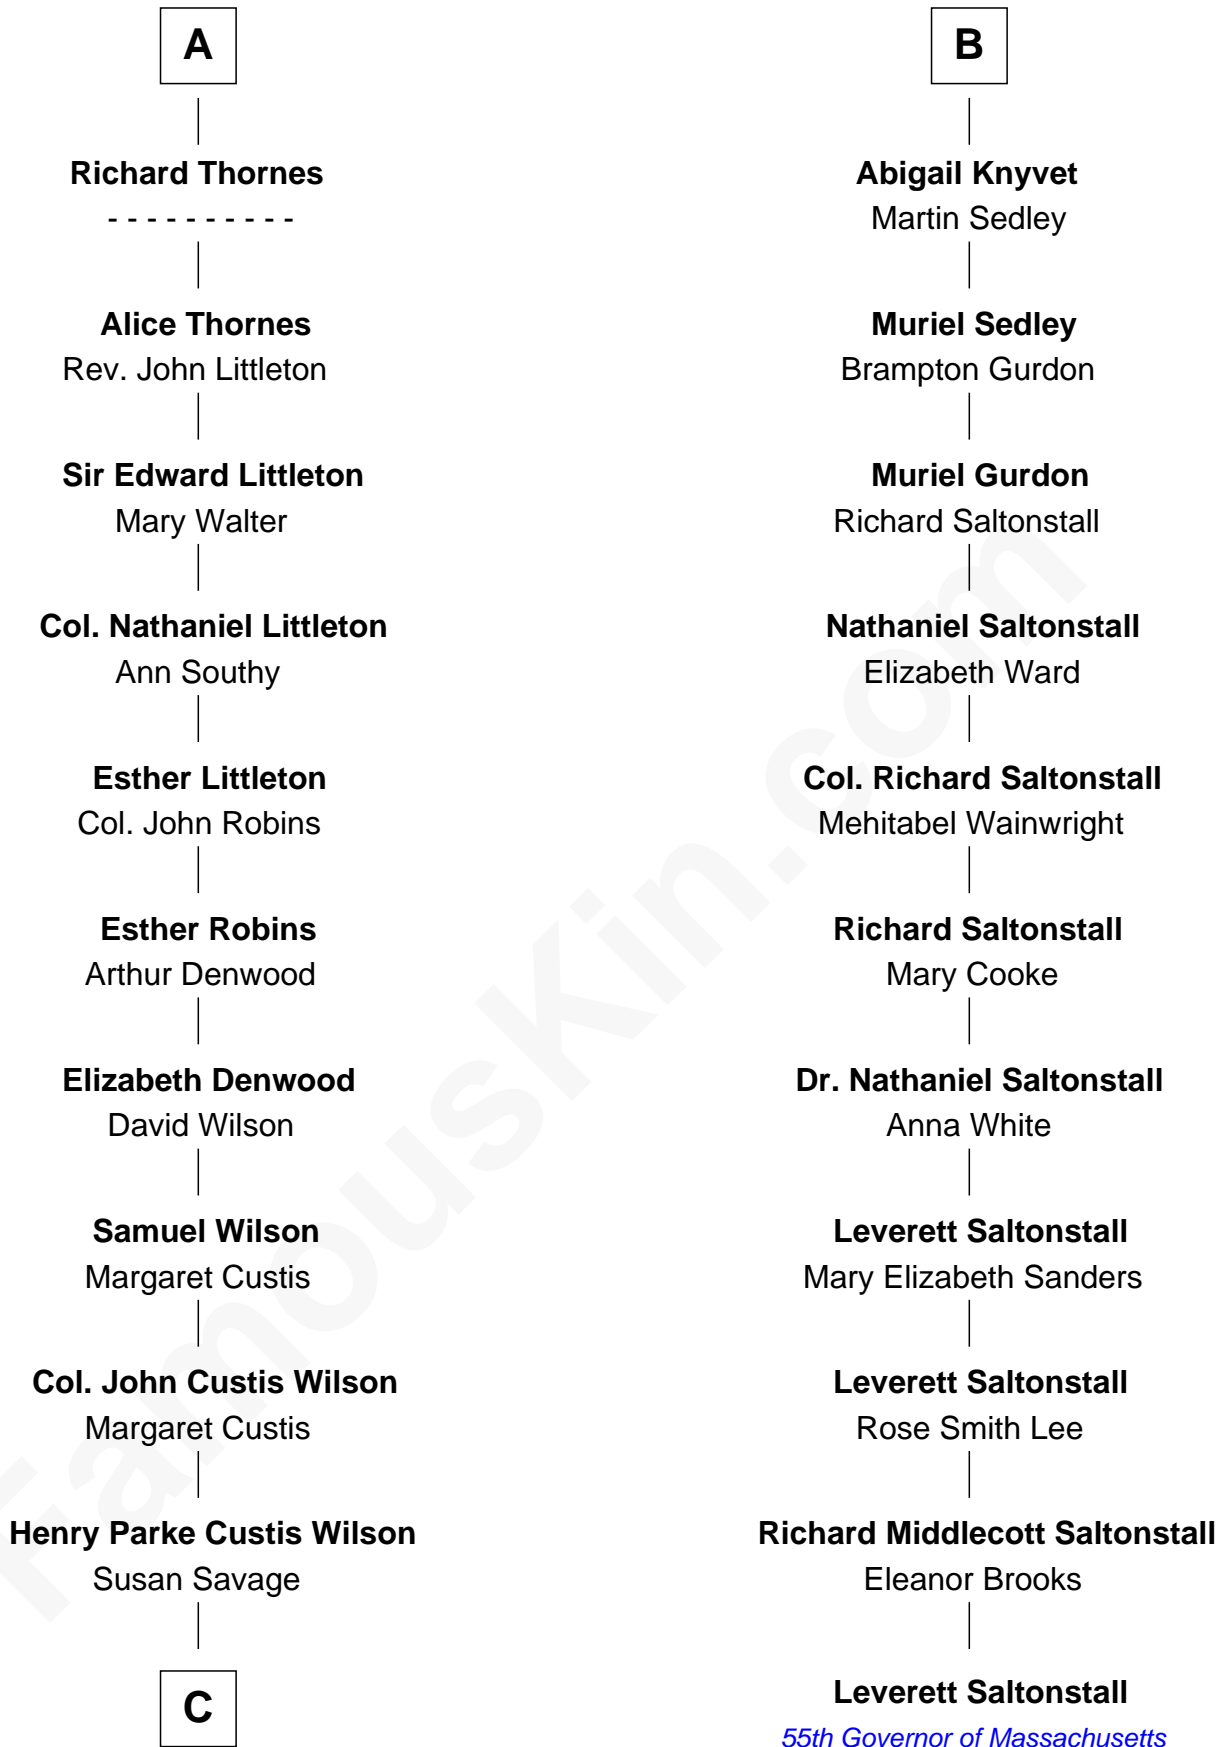

FamousKin.com
Relationship Chart of
Paget Brewster
TV Actress

17th cousin 4 times removed of
Leverett Saltonstall
55th Governor of Massachusetts

C

—
Susan Savage Wilson

John Ledyard Hodge

—
Ellen Mackenzie Hodge

Dr. George Washington Wales Brewster

—
George Washington Wales Brewster

Joan Ryerson

—
Galen Brewster

Hathaway Tew

—
Paget Brewster

TV Actress