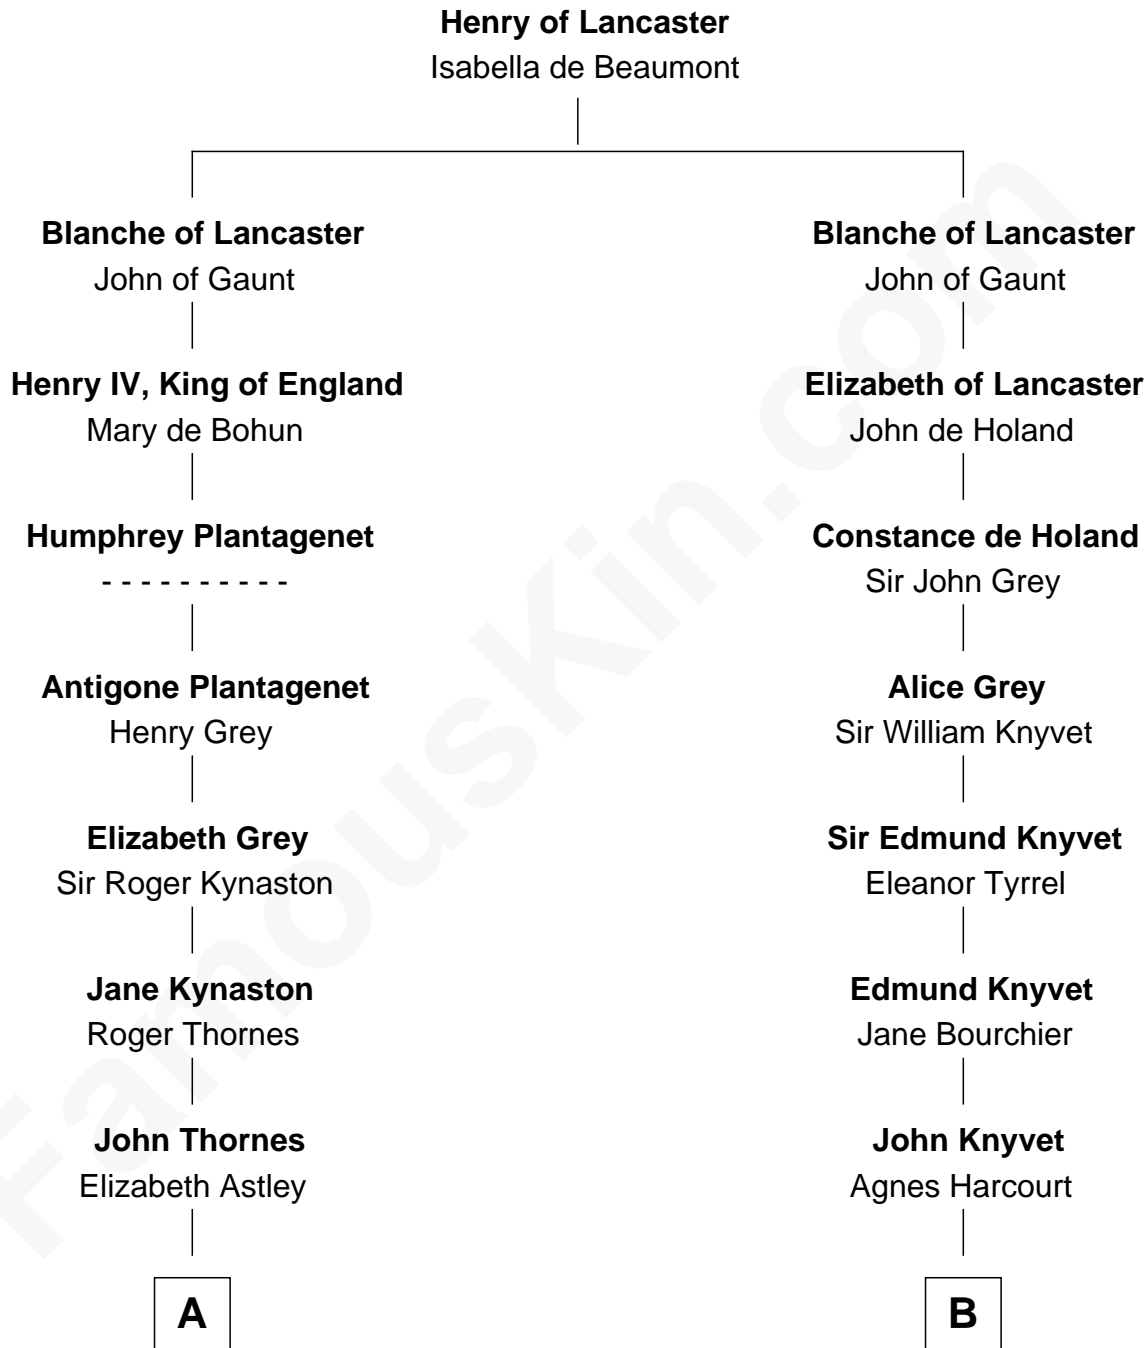

FamousKin.com
Relationship Chart of
Paget Brewster
TV Actress

17th cousin 4 times removed of
Leverett Saltonstall
55th Governor of Massachusetts

C

—
Susan Savage Wilson

John Ledyard Hodge

—
Ellen Mackenzie Hodge

Dr. George Washington Wales Brewster

—
George Washington Wales Brewster

Joan Ryerson

—
Galen Brewster

Hathaway Tew

—
Paget Brewster

TV Actress