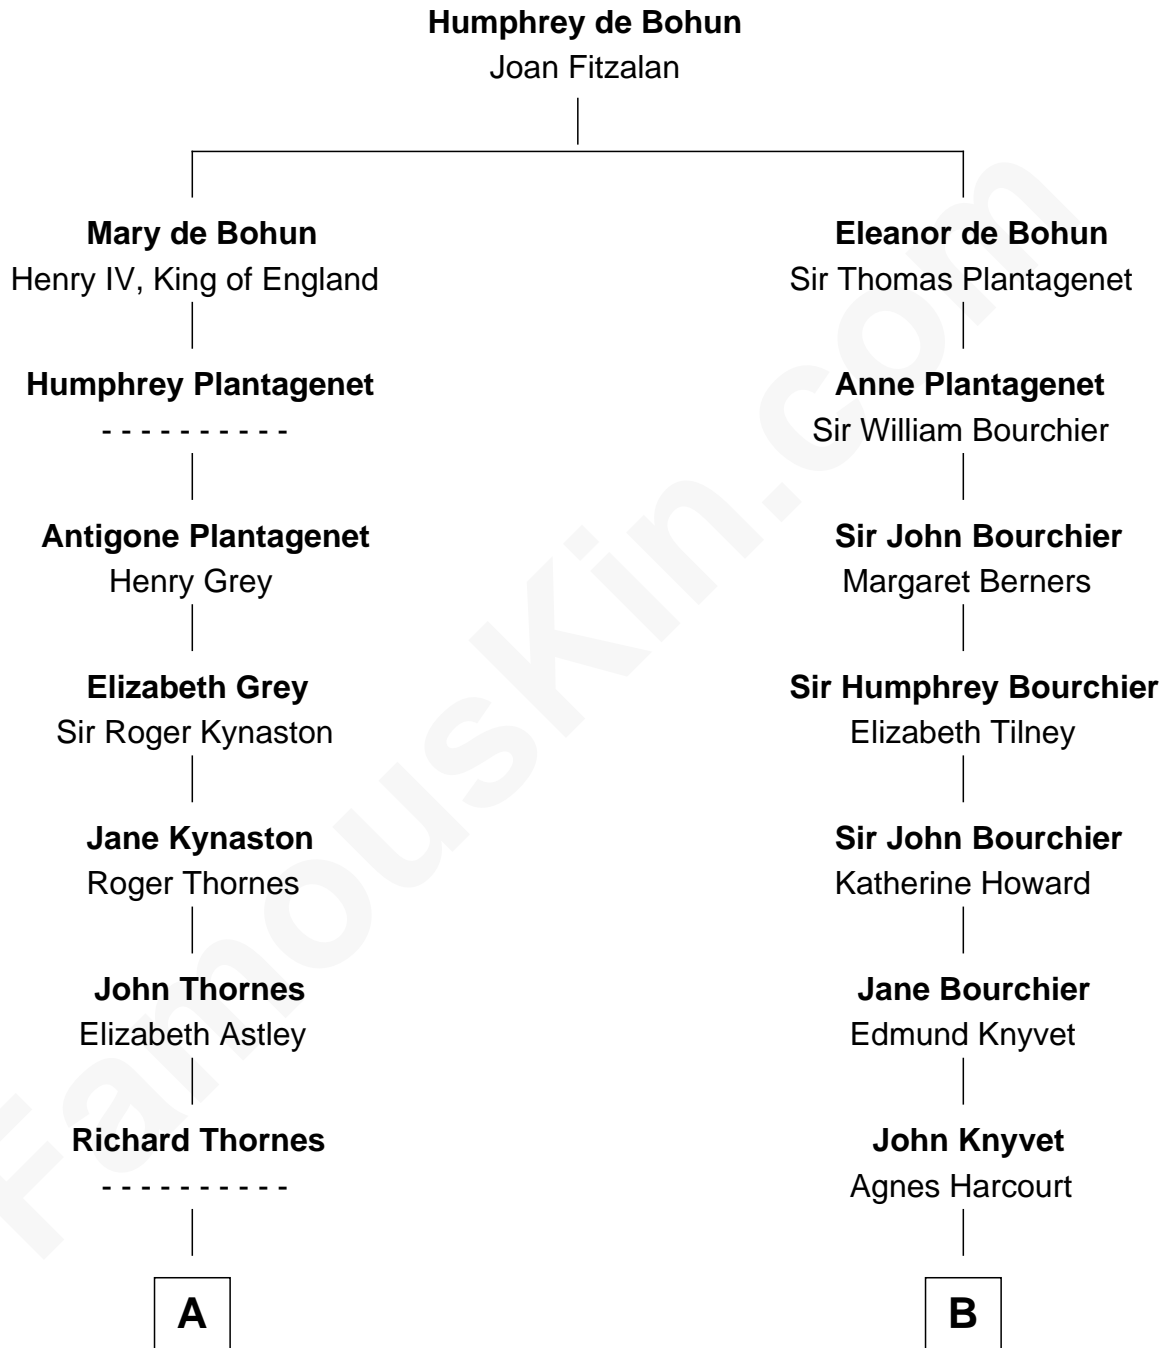

FamousKin.com Relationship Chart of

Paget Brewster

TV Actress

17th cousin 3 times removed of

Leverett Saltonstall

55th Governor of Massachusetts

C

—
Ellen Mackenzie Hodge

Dr. George Washington Wales Brewster

—
George Washington Wales Brewster

Joan Ryerson

—
Galen Brewster

Hathaway Tew

—
Paget Brewster

TV Actress

FamousKin.com