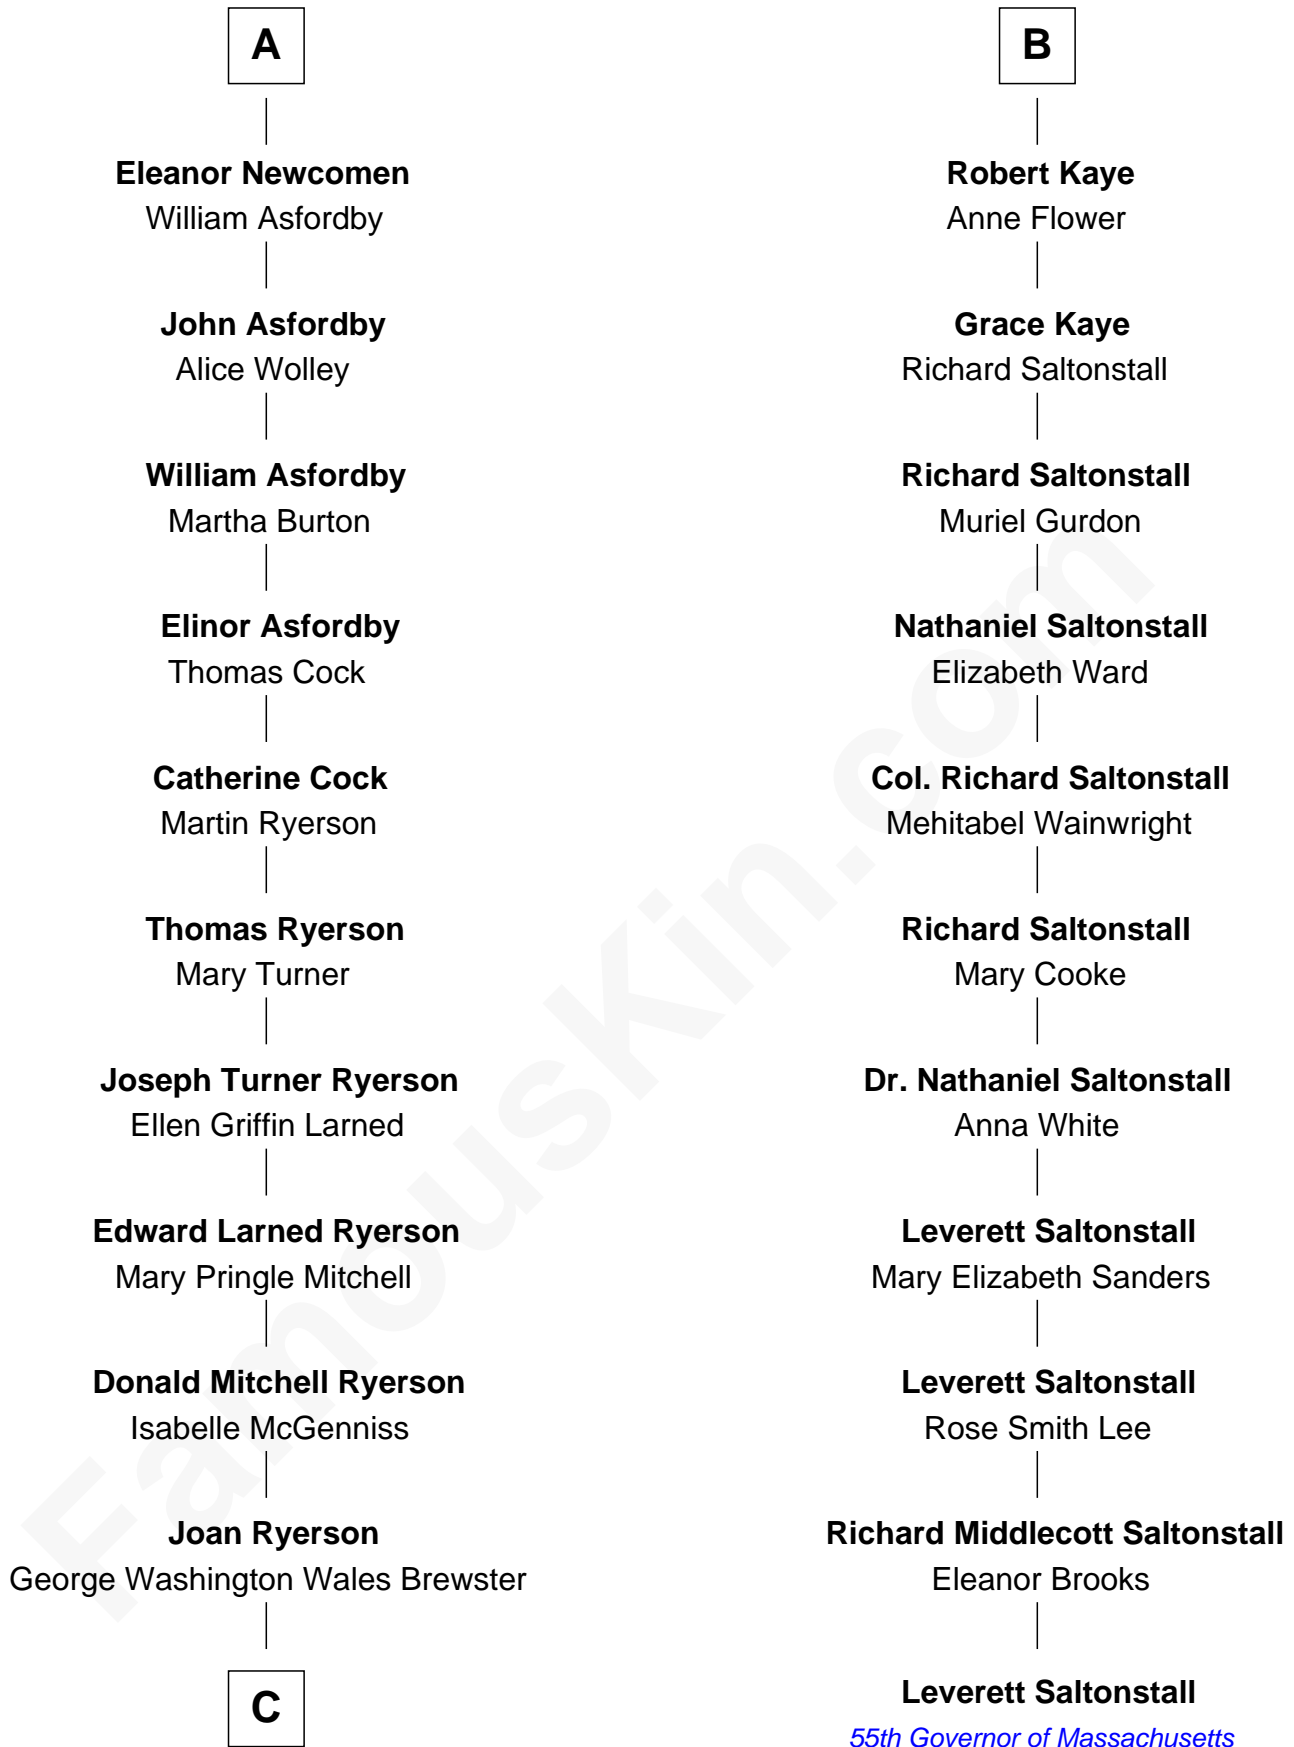

FamousKin.com Relationship Chart of

Paget Brewster

TV Actress

17th cousin 1 time removed of

Leverett Saltonstall

55th Governor of Massachusetts

William Pert
Joan le Scrope

C

—
Galen Brewster
Hathaway Tew

—
Paget Brewster
TV Actress

FamousKin.com