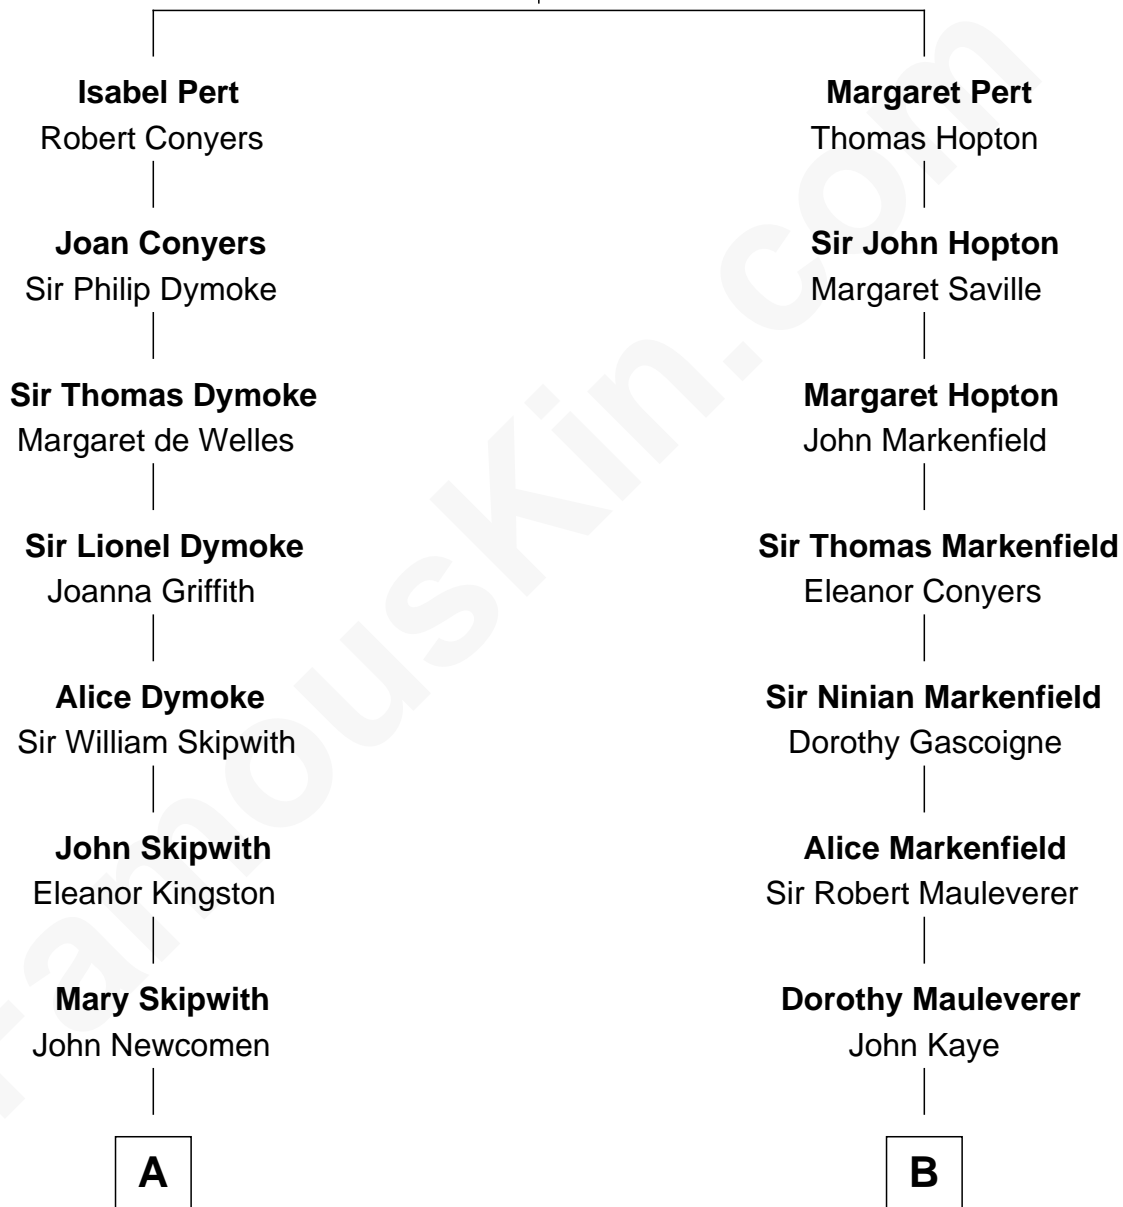

FamousKin.com Relationship Chart of

Paget Brewster

TV Actress

17th cousin 1 time removed of

Leverett Saltonstall

55th Governor of Massachusetts

William Pert
Joan le Scrope

C

—
Galen Brewster
Hathaway Tew

—
Paget Brewster
TV Actress

FamousKin.com