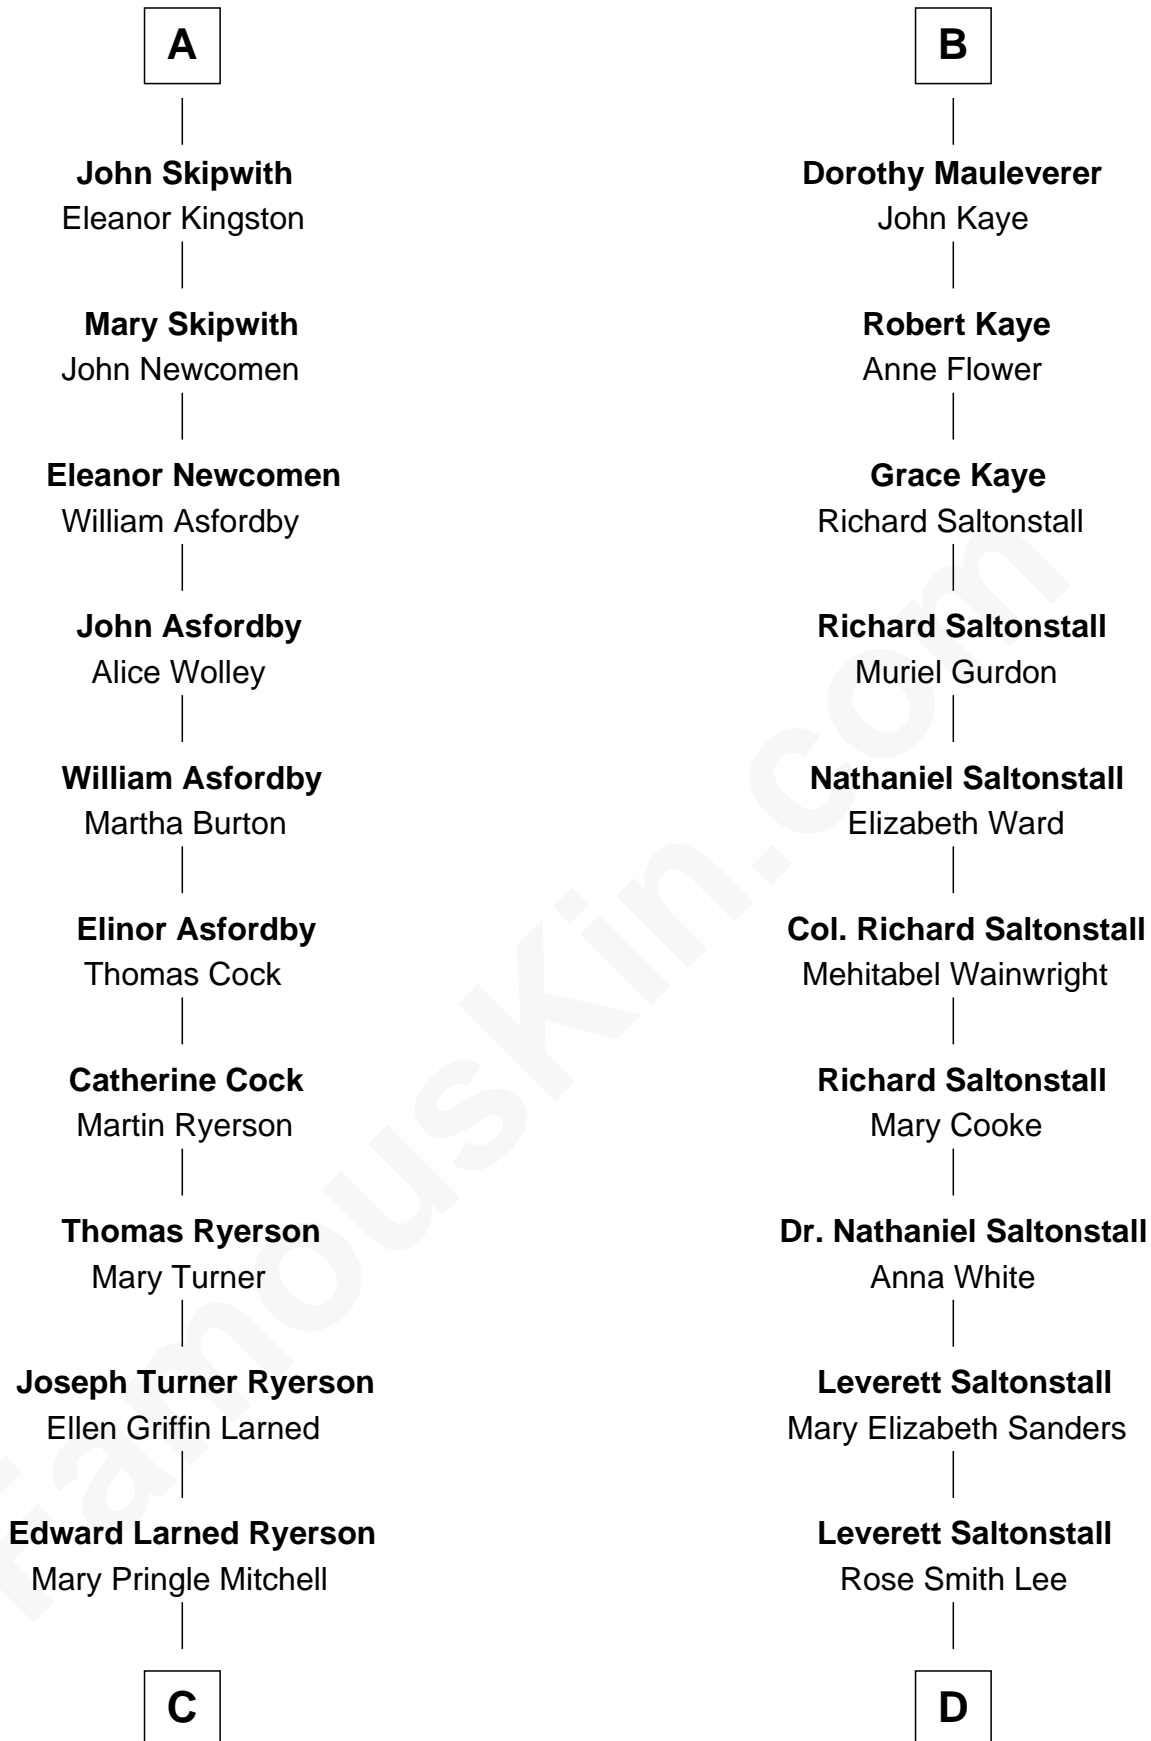

# FamousKin.com Relationship Chart of

**Paget Brewster**

*TV Actress*

18th cousin 2 times removed of

**Leverett Saltonstall**

*55th Governor of Massachusetts*

**Sir Henry de Percy**

*Idoine de Clifford*

**C**

**Donald Mitchell Ryerson**

Isabelle McGenniss

**Joan Ryerson**

George Washington Wales Brewster

**Galen Brewster**

Hathaway Tew

**Paget Brewster**

*TV Actress*

**D**

**Richard Middlecott Saltonstall**

Eleanor Brooks

**Leverett Saltonstall**

*55th Governor of Massachusetts*