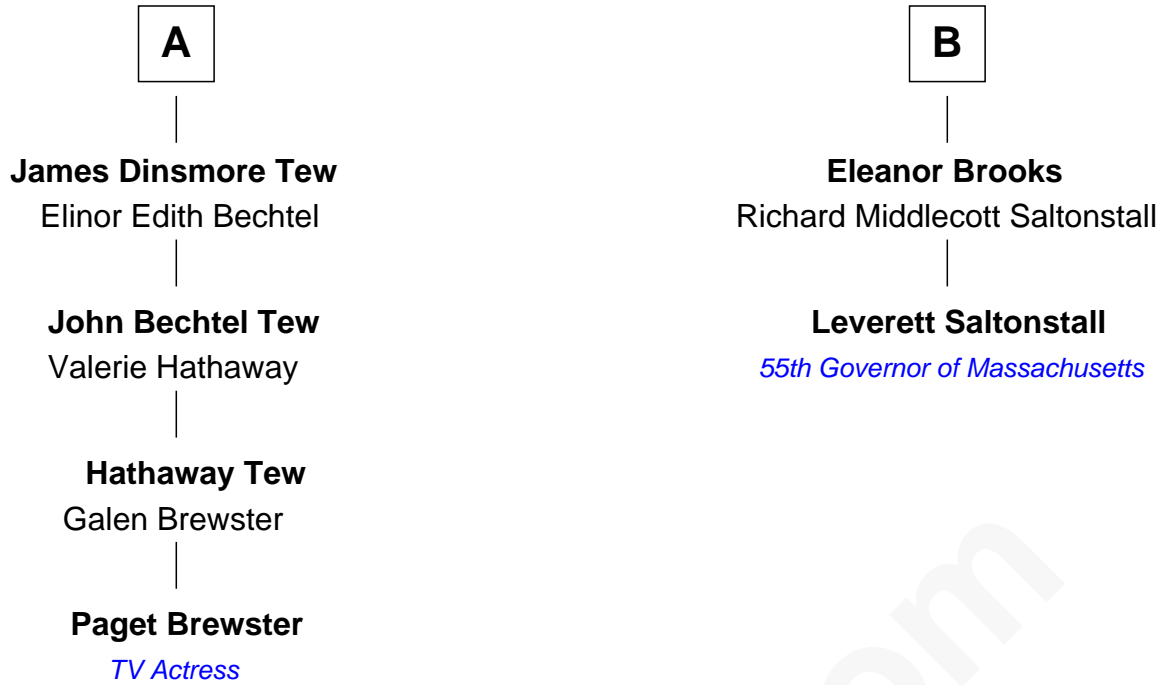

# FamousKin.com Relationship Chart of

**Paget Brewster**

*TV Actress*

8th cousin 2 times removed of

**Leverett Saltonstall**

*55th Governor of Massachusetts*

**Richard Gardner**

Sarah Shattuck

FamousKin.com