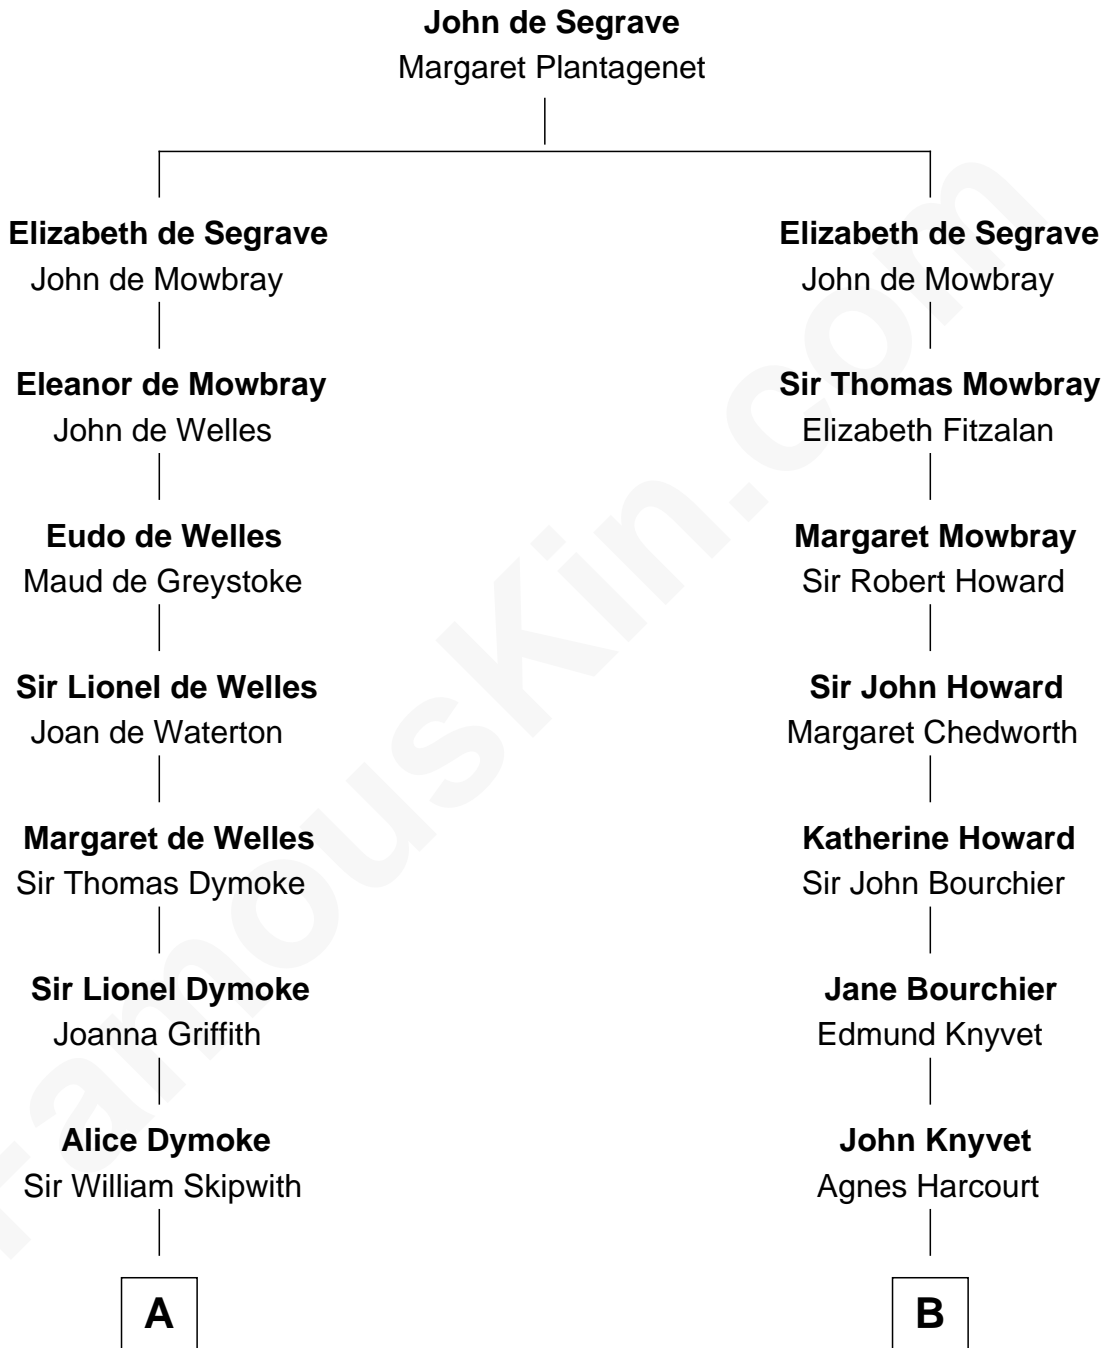

# FamousKin.com Relationship Chart of

**Paget Brewster**

*TV Actress*

17th cousin 3 times removed of

**Leverett Saltonstall**

*55th Governor of Massachusetts*

**C**

—  
**Donald Mitchell Ryerson**

Isabelle McGenniss

—  
**Joan Ryerson**

George Washington Wales Brewster

—  
**Galen Brewster**

Hathaway Tew

—  
**Paget Brewster**

*TV Actress*

FamousKin.com