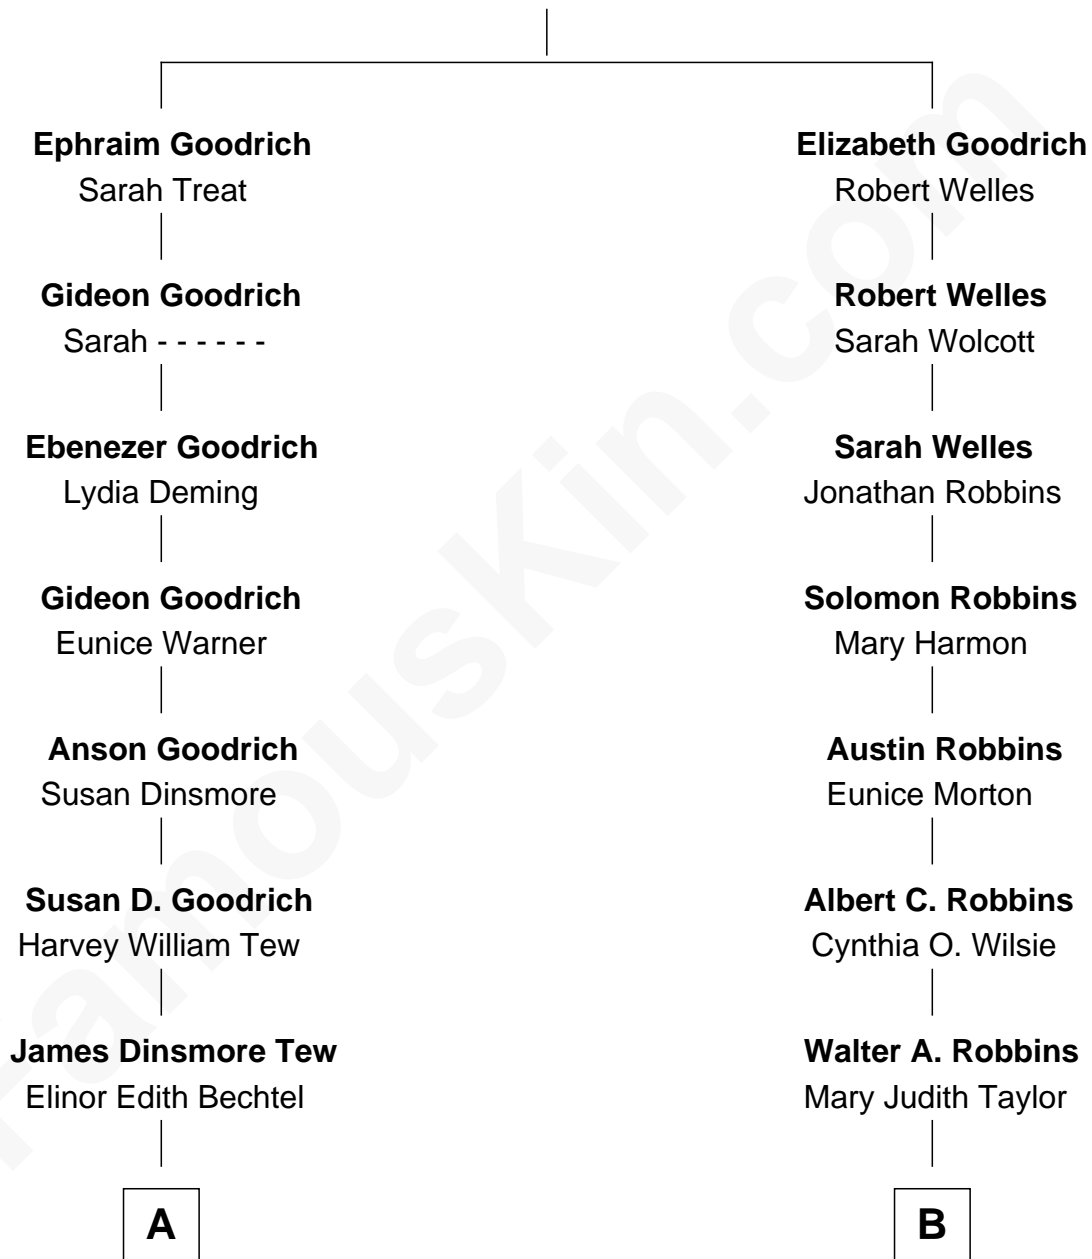

FamousKin.com Relationship Chart of

Paget Brewster

TV Actress

9th cousin of

Tim Robbins

TV and Movie Actor

William Goodrich

Sarah Marvin

A

John Bechtel Tew

Valerie Hathaway

Hathaway Tew

Galen Brewster

Paget Brewster

TV Actress

B