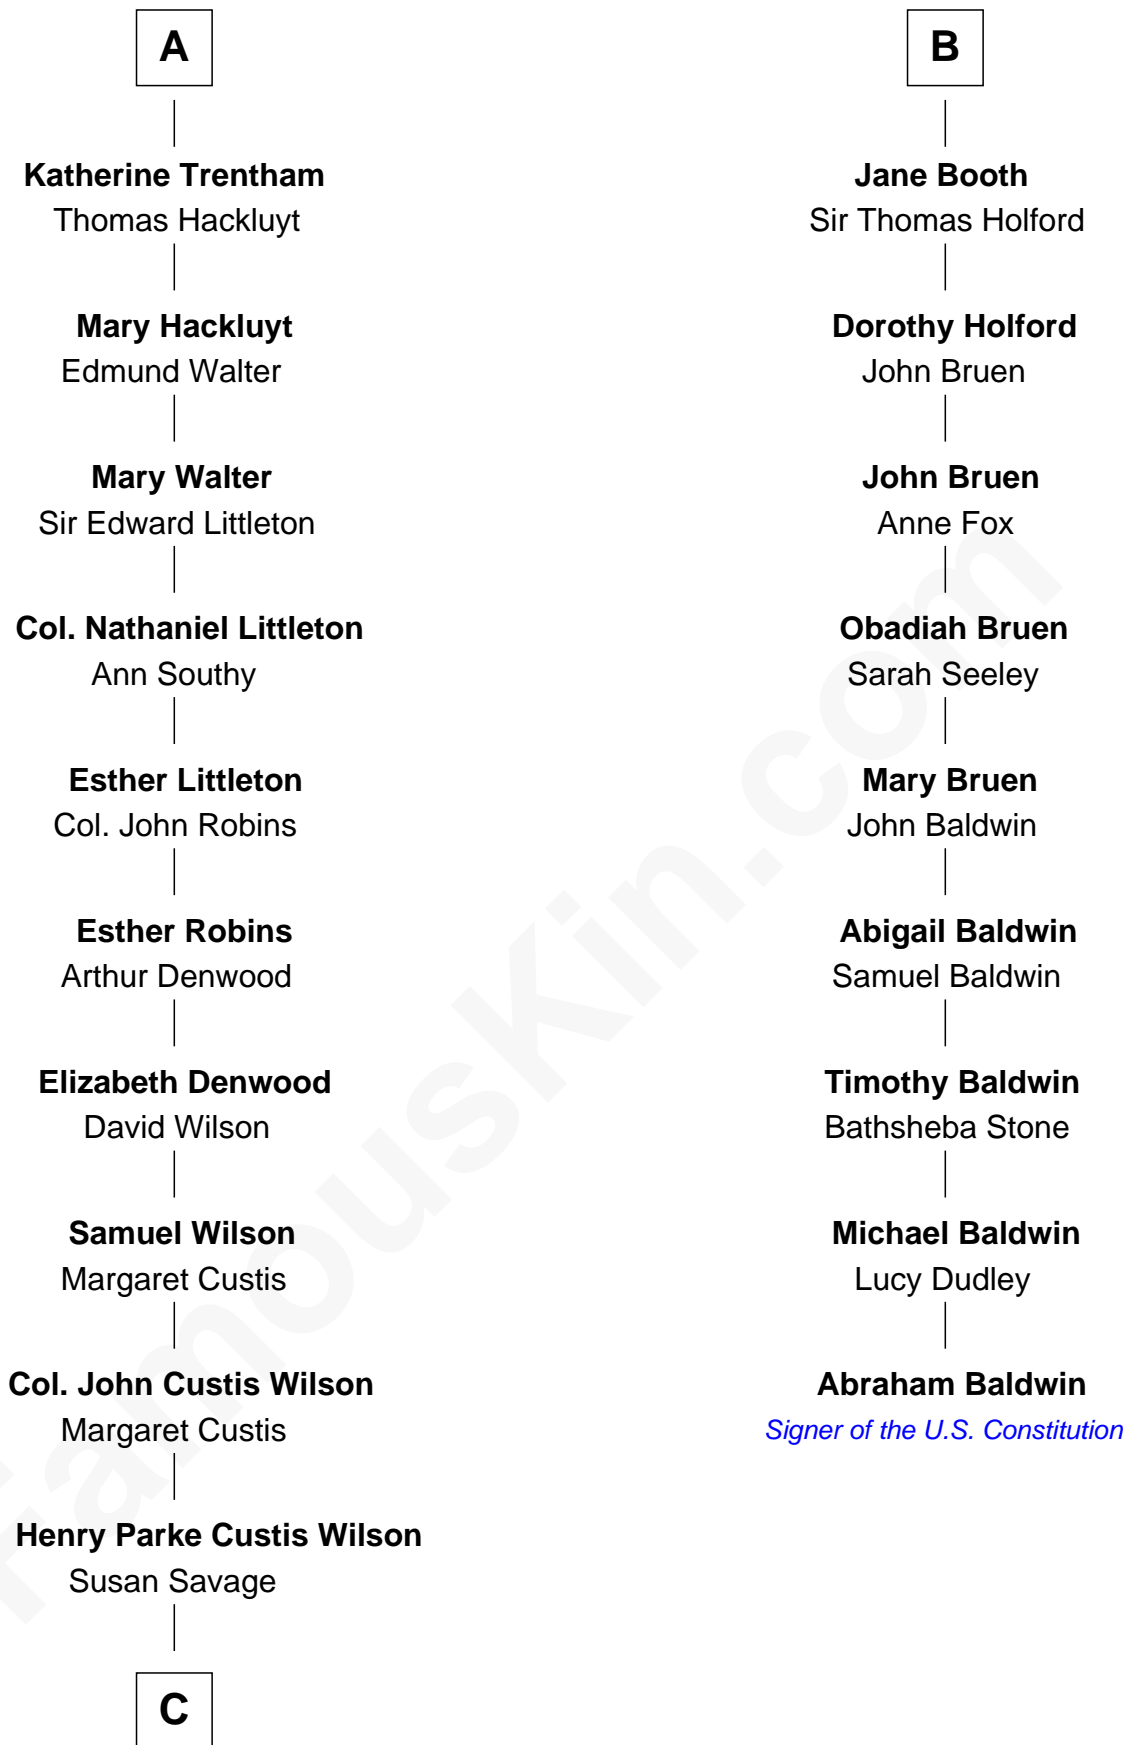

**FamousKin.com**  
**Relationship Chart of**  
**Paget Brewster**  
*TV Actress*

15th cousin 6 times removed of  
**Abraham Baldwin**  
*Signer of the U.S. Constitution*

**C**

—  
**Susan Savage Wilson**

John Ledyard Hodge

—  
**Ellen Mackenzie Hodge**

Dr. George Washington Wales Brewster

—  
**George Washington Wales Brewster**

Joan Ryerson

—  
**Galen Brewster**

Hathaway Tew

—  
**Paget Brewster**