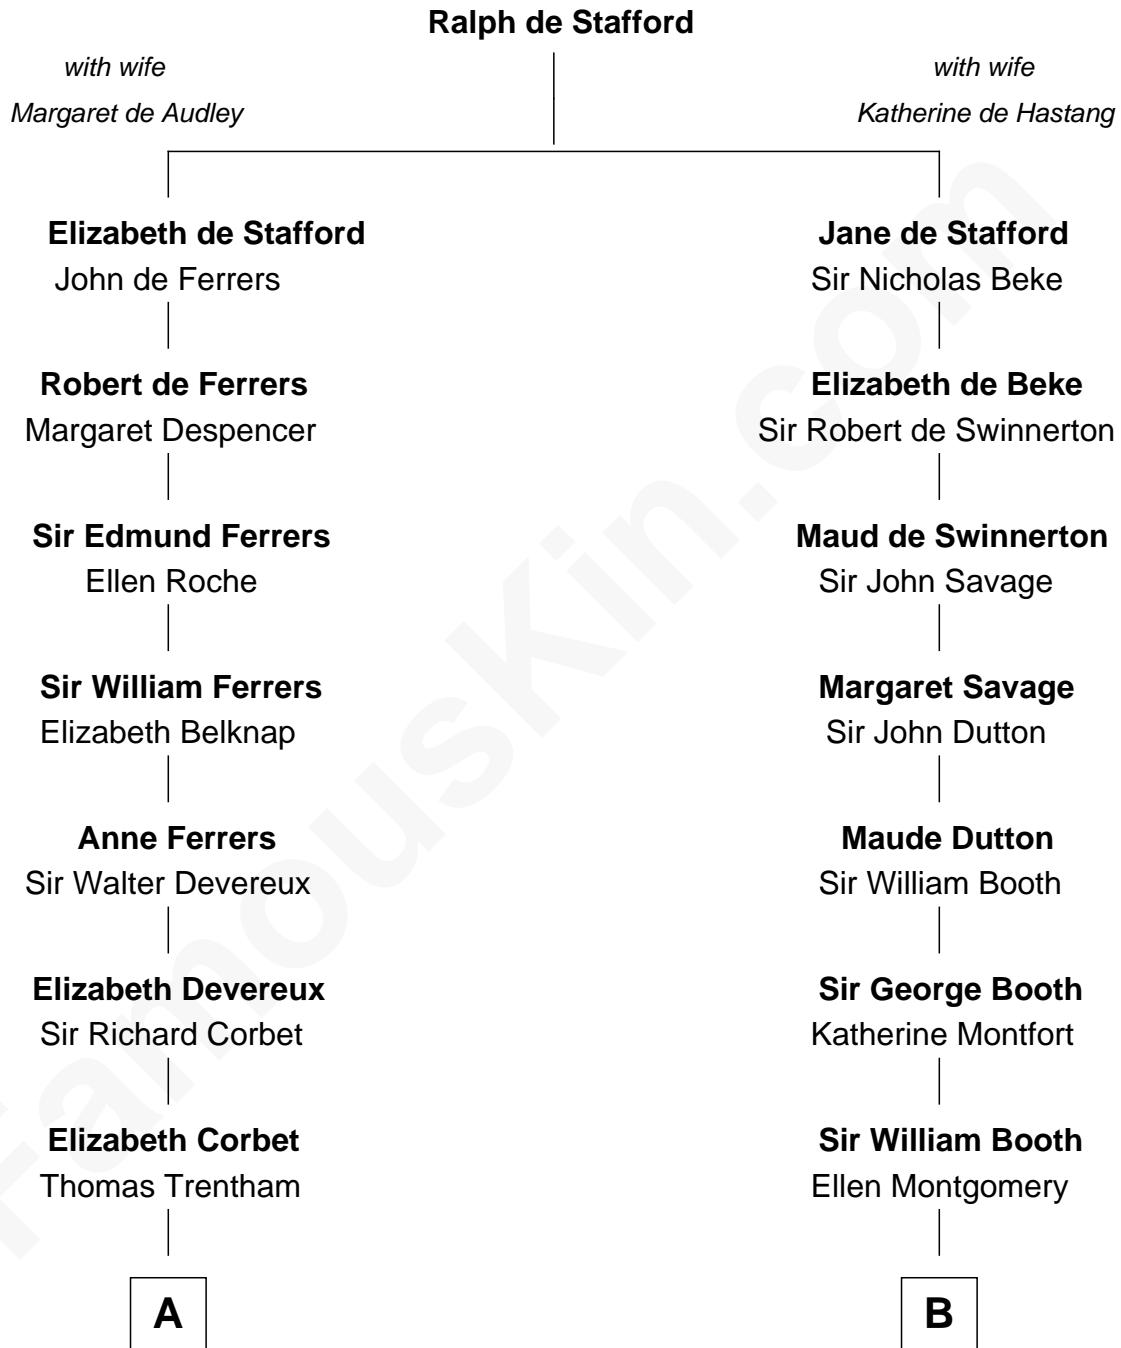

**FamousKin.com**  
**Relationship Chart of**  
**Paget Brewster**  
*TV Actress*

15th cousin 6 times removed of  
**Abraham Baldwin**  
*Signer of the U.S. Constitution*

**C**

—  
**Susan Savage Wilson**

John Ledyard Hodge

—  
**Ellen Mackenzie Hodge**

Dr. George Washington Wales Brewster

—  
**George Washington Wales Brewster**

Joan Ryerson

—  
**Galen Brewster**

Hathaway Tew

—  
**Paget Brewster**

*TV Actress*