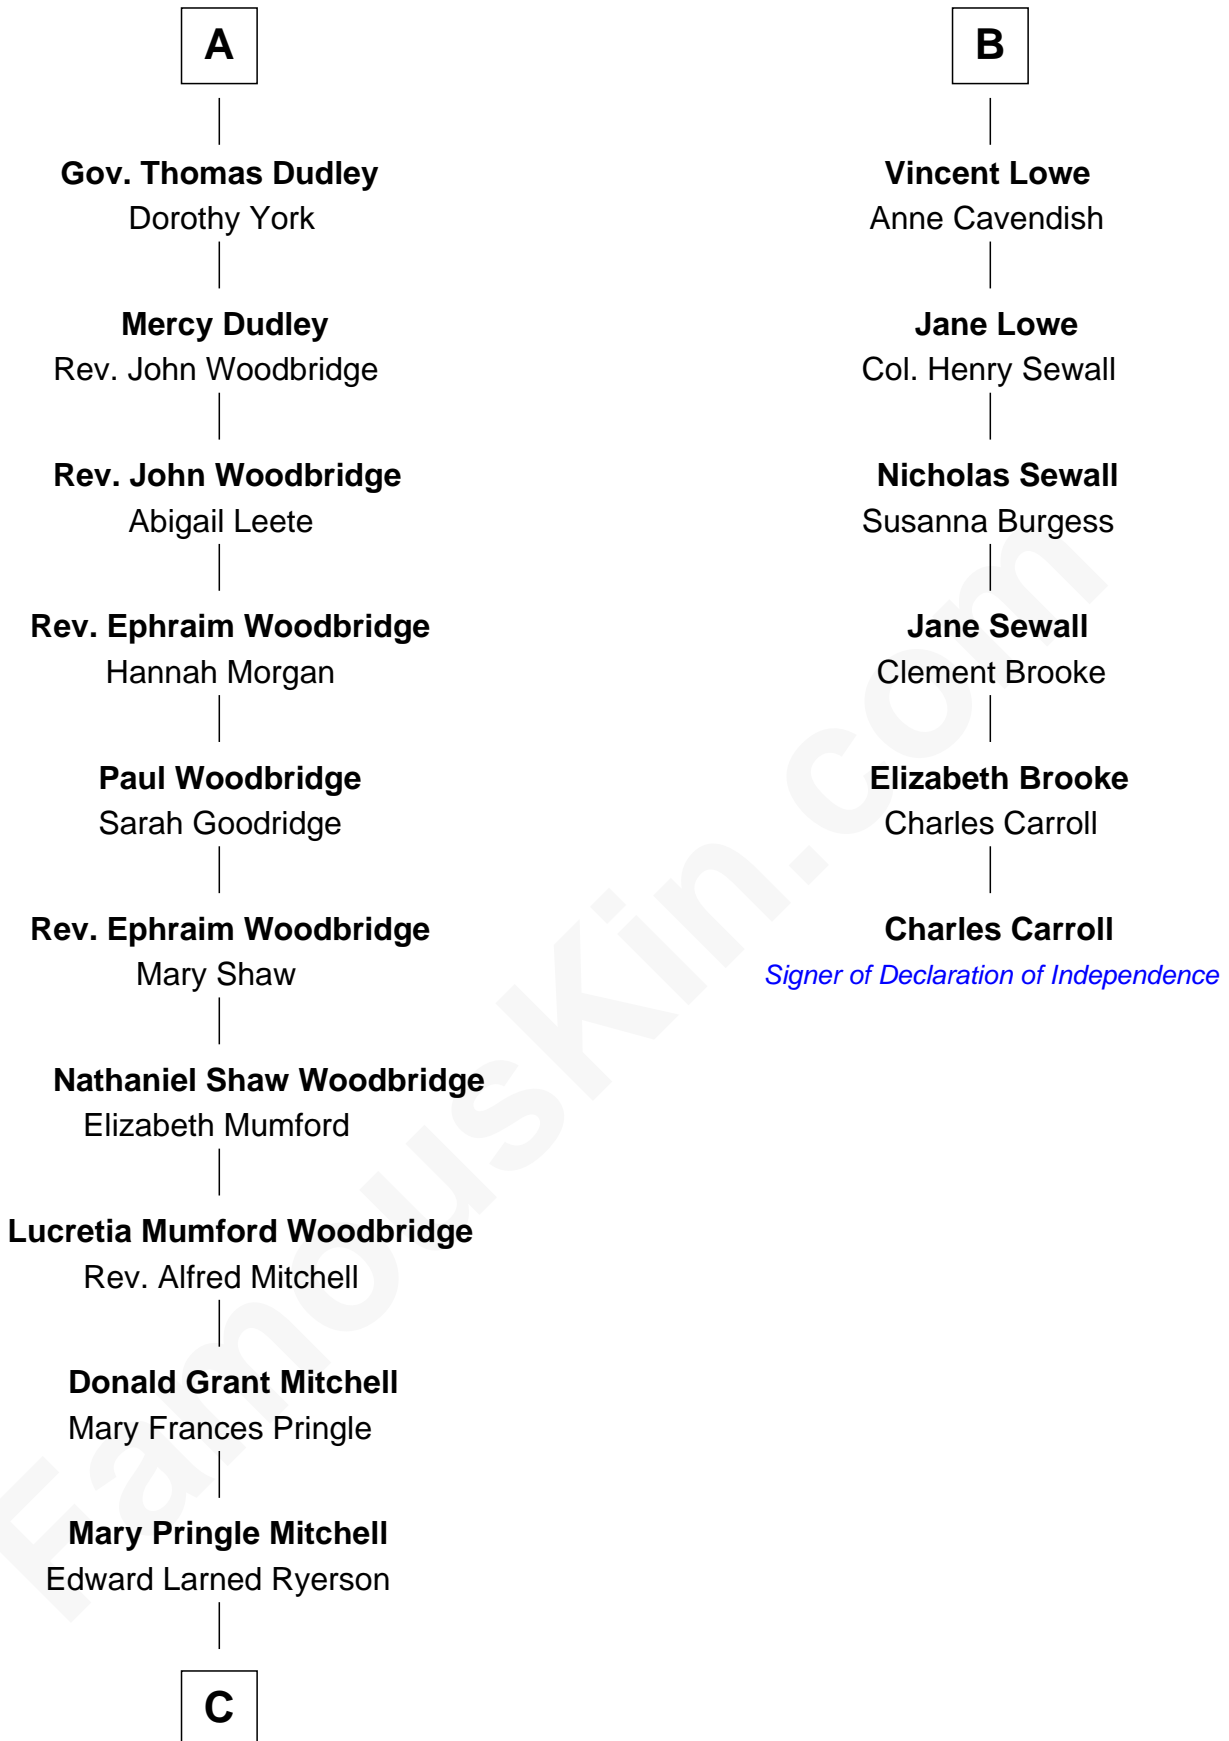

FamousKin.com Relationship Chart of

Paget Brewster

TV Actress

12th cousin 8 times removed of

Charles Carroll

Signer of the Declaration of Independence

Sir Hugh Shirley

Beatrice Brewes

Edward Purefoy

Anne Fettiplace

Mary Purefoy

Thomas Thorne

Susanna Thorne

Roger Dudley

A

Isabel Shirley

Vincent Lowe

Jasper Lowe

Dorothy Sacheverell

Patrick Lowe

Jane Harpur

B

C

—
Donald Mitchell Ryerson

Isabelle McGenniss

—
Joan Ryerson

George Washington Wales Brewster

—
Galen Brewster

Hathaway Tew

—
Paget Brewster

TV Actress

FamousKin.com