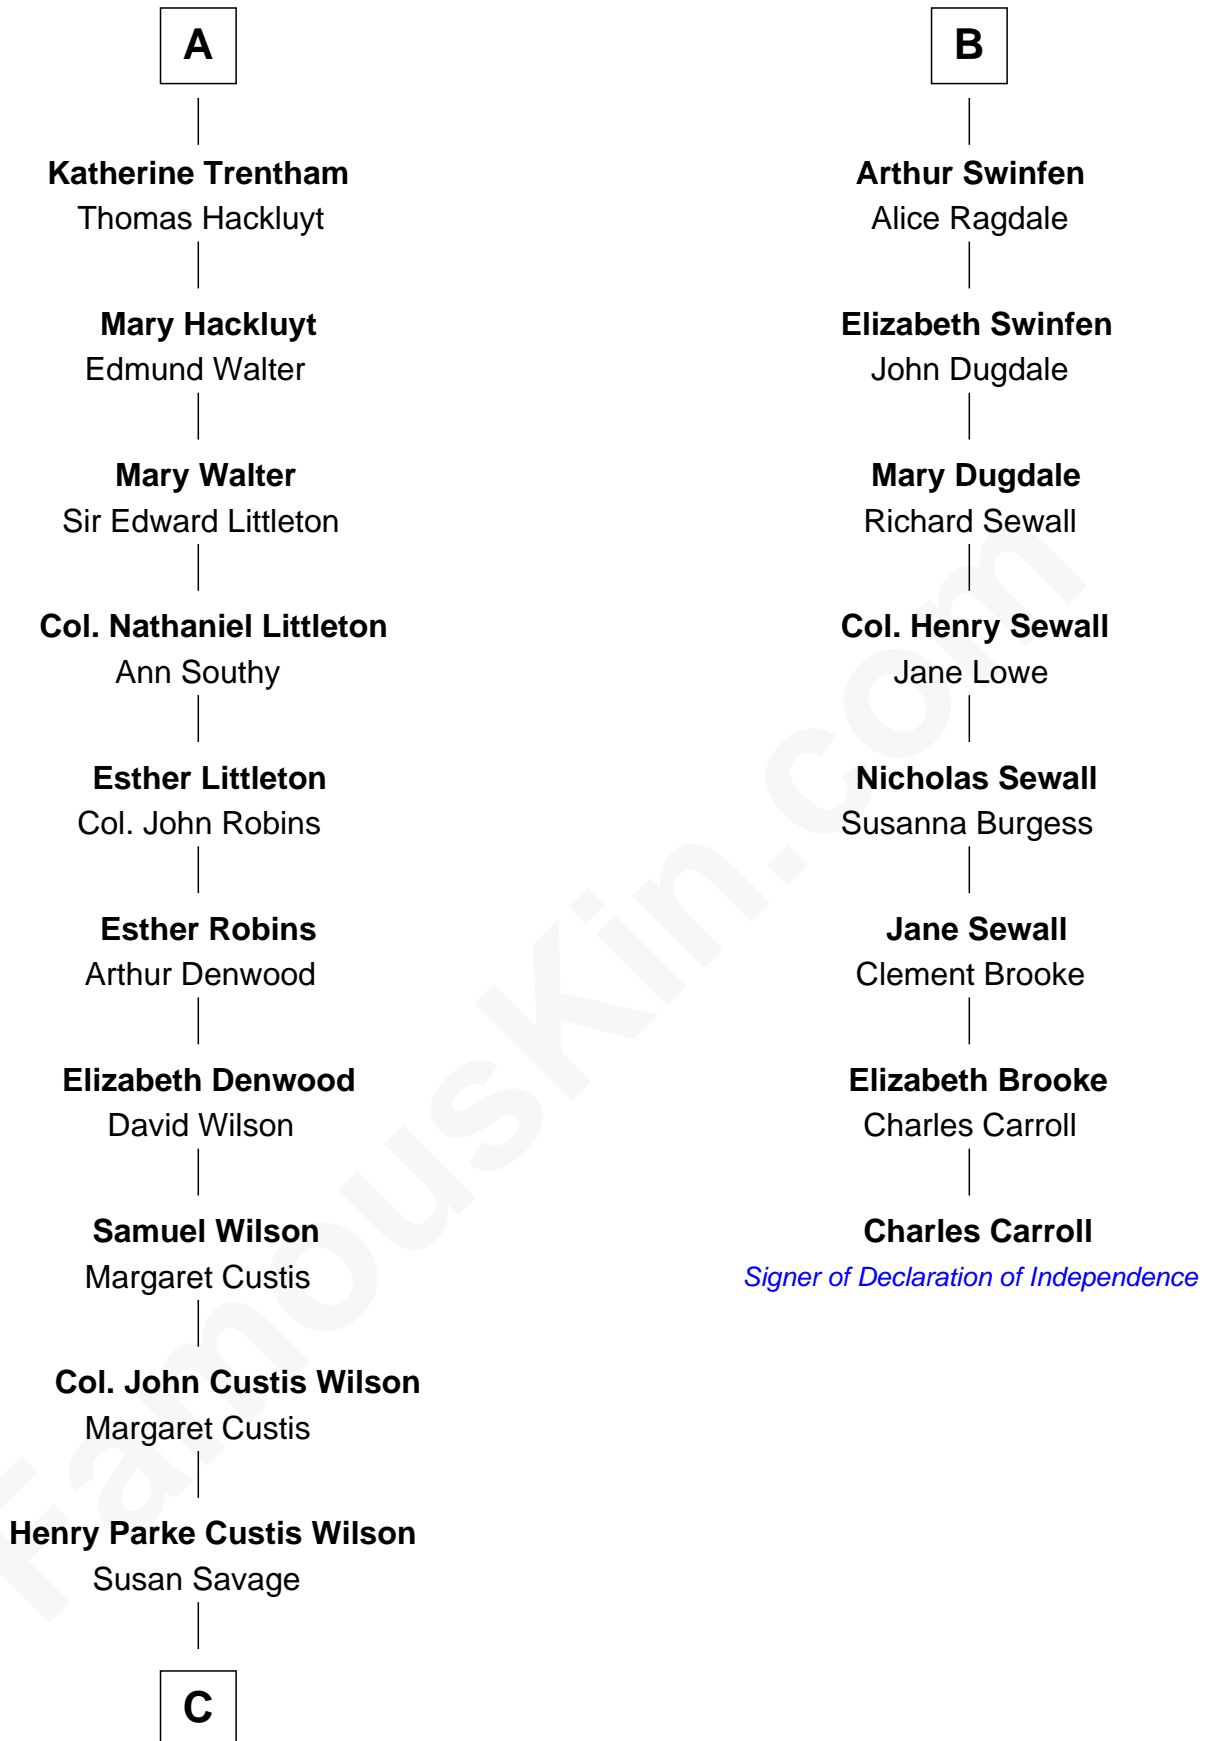

FamousKin.com
Relationship Chart of
Paget Brewster
TV Actress

14th cousin 7 times removed of

Charles Carroll
Signer of the Declaration of Independence

C

—
Susan Savage Wilson

John Ledyard Hodge

—
Ellen Mackenzie Hodge

Dr. George Washington Wales Brewster

—
George Washington Wales Brewster

Joan Ryerson

—
Galen Brewster

Hathaway Tew

—
Paget Brewster

TV Actress