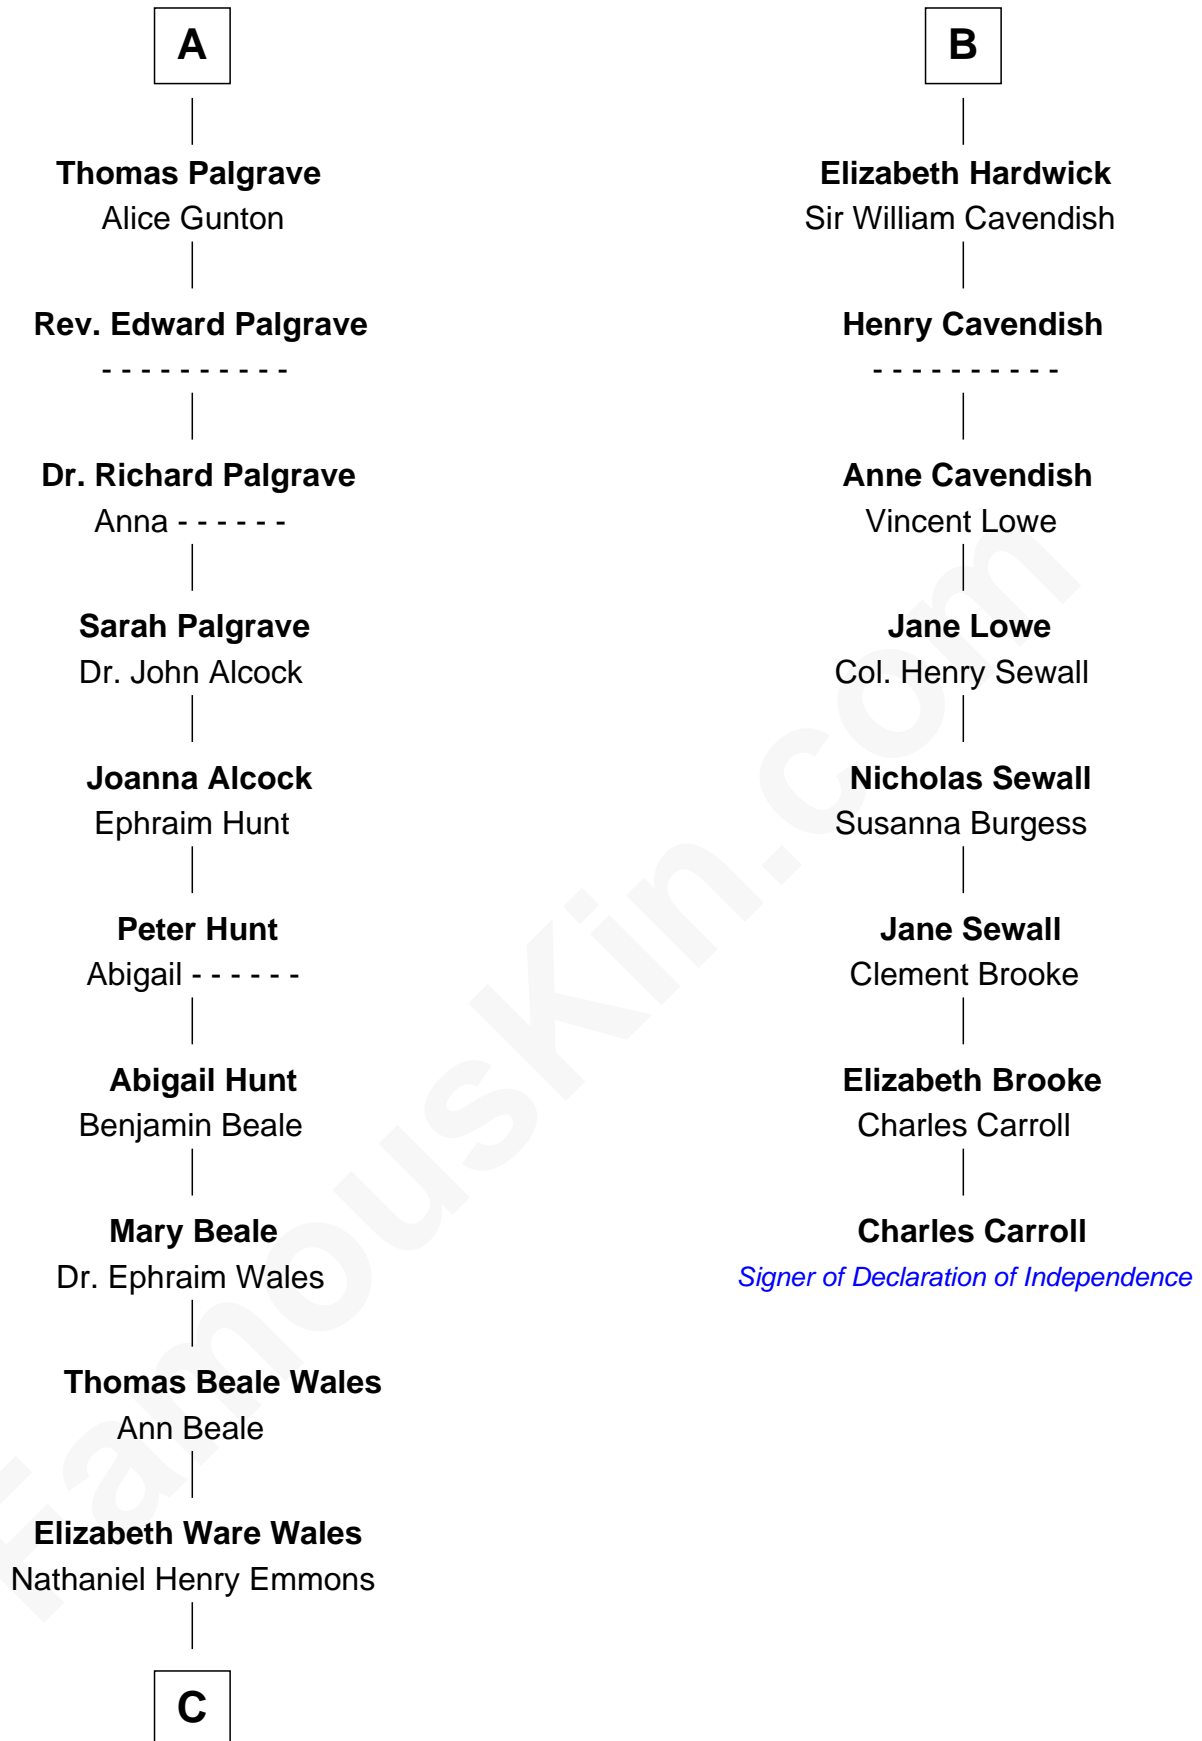

# FamousKin.com Relationship Chart of

**Paget Brewster**

*TV Actress*

14th cousin 7 times removed of

**Charles Carroll**

*Signer of the Declaration of Independence*

**Edmund Fitzalan**

Alice de Warenne

**C**

Ann Wales Emmons

Benjamin Brewster

Dr. George Washington Wales Brewster

Ellen Mackenzie Hodge

George Washington Wales Brewster

Joan Ryerson

Galen Brewster

Hathaway Tew

Paget Brewster

*TV Actress*