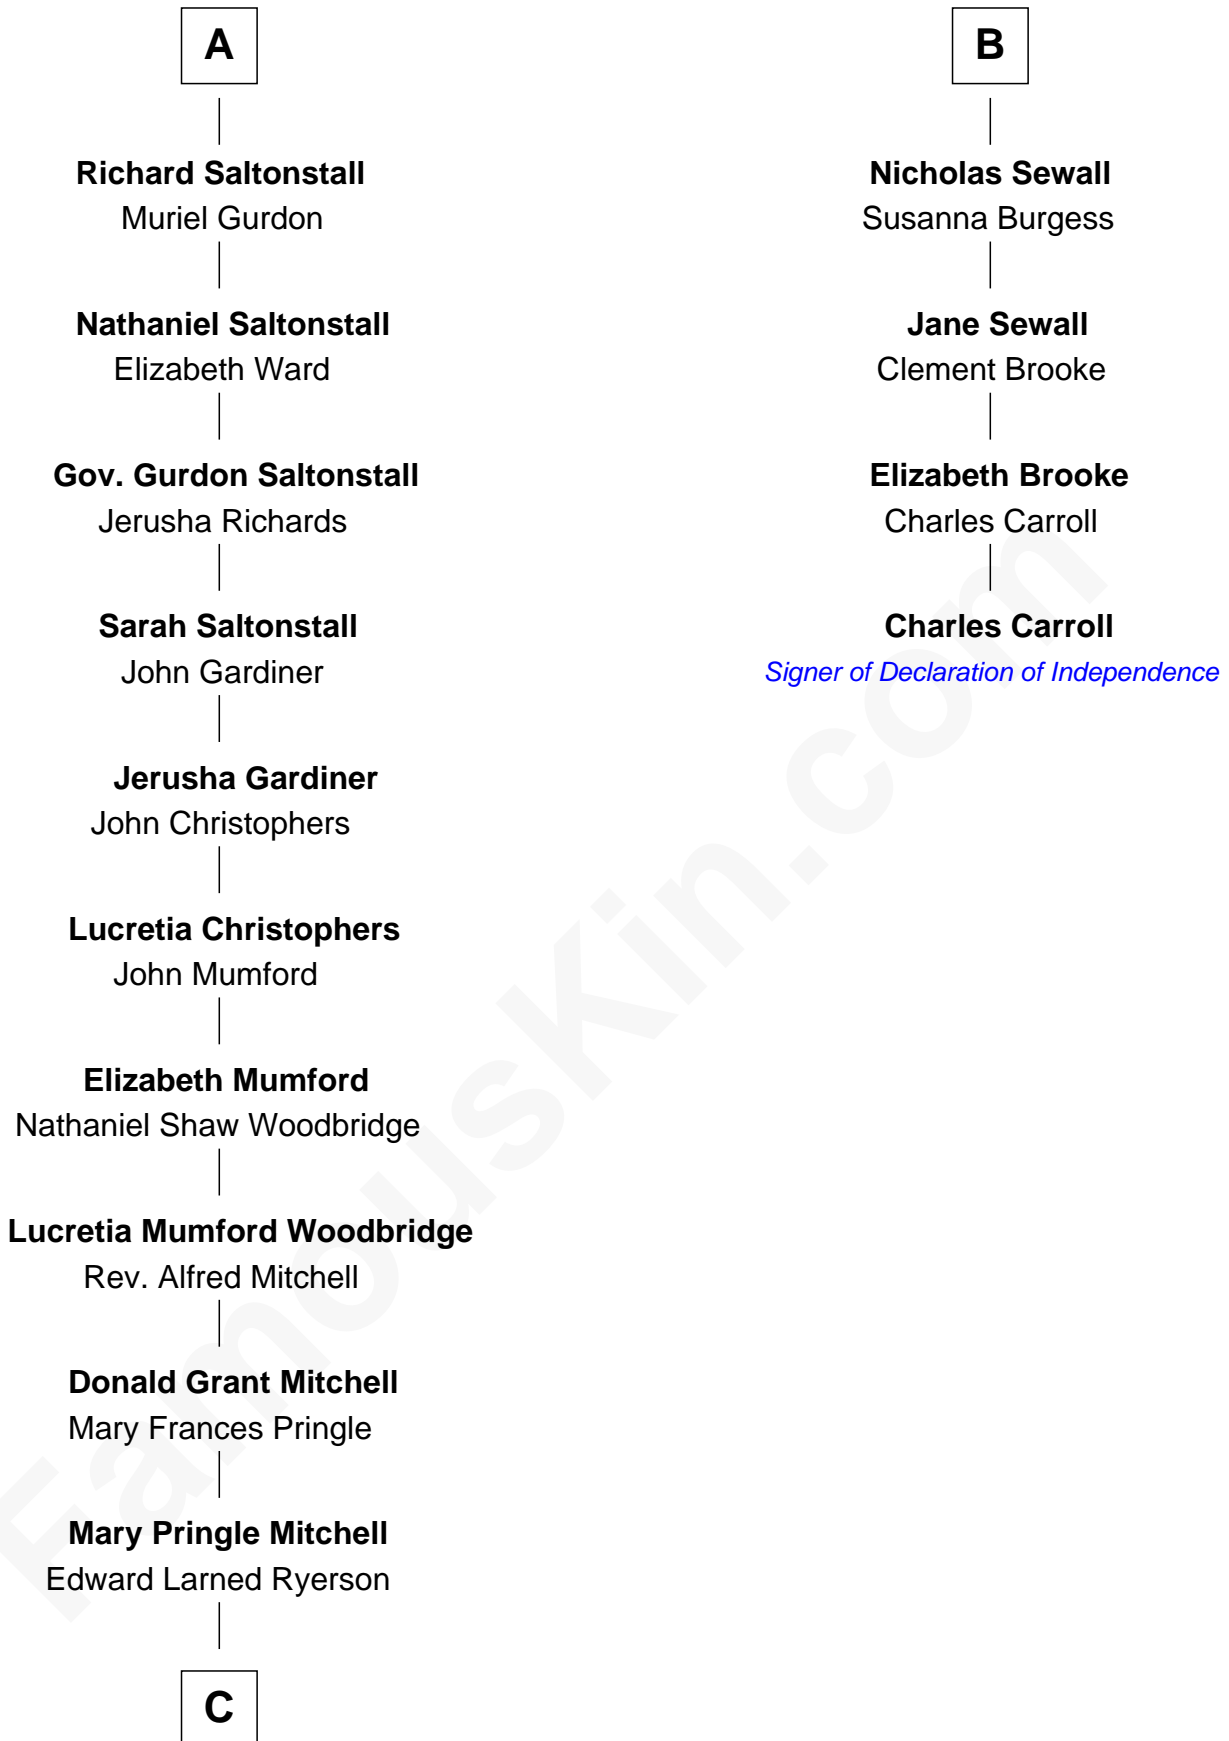

# FamousKin.com Relationship Chart of

**Paget Brewster**

*TV Actress*

10th cousin 10 times removed of

**Charles Carroll**

*Signer of the Declaration of Independence*

**Sir Thomas Chaworth**

Isabel Aylesbury

**C**

—  
**Donald Mitchell Ryerson**

Isabelle McGenniss

—  
**Joan Ryerson**

George Washington Wales Brewster

—  
**Galen Brewster**

Hathaway Tew

—  
**Paget Brewster**

*TV Actress*

FamousKin.com