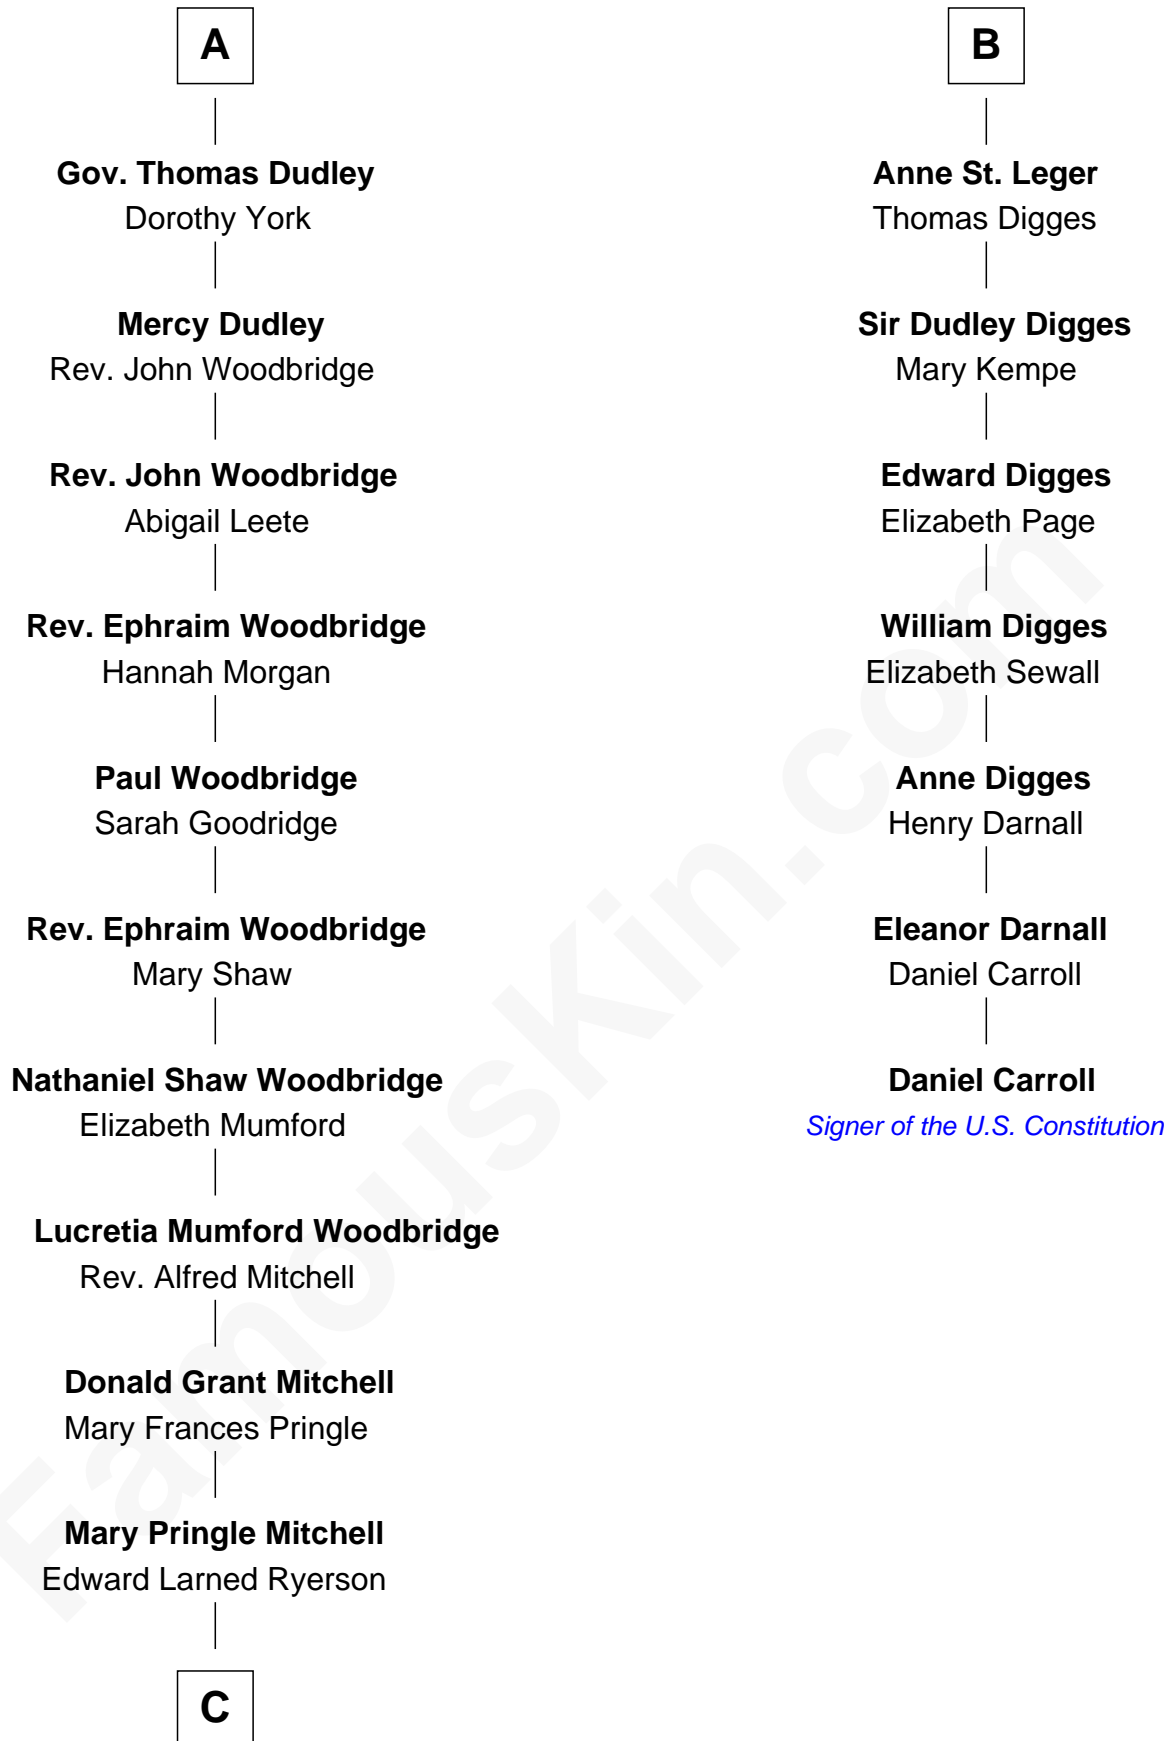

FamousKin.com Relationship Chart of

Paget Brewster

TV Actress

13th cousin 7 times removed of

Daniel Carroll

Signer of the U.S. Constitution

Sir John de Betteshorne

C

—
Donald Mitchell Ryerson

Isabelle McGenniss

—
Joan Ryerson

George Washington Wales Brewster

—
Galen Brewster

Hathaway Tew

—
Paget Brewster

TV Actress

FamousKin.com