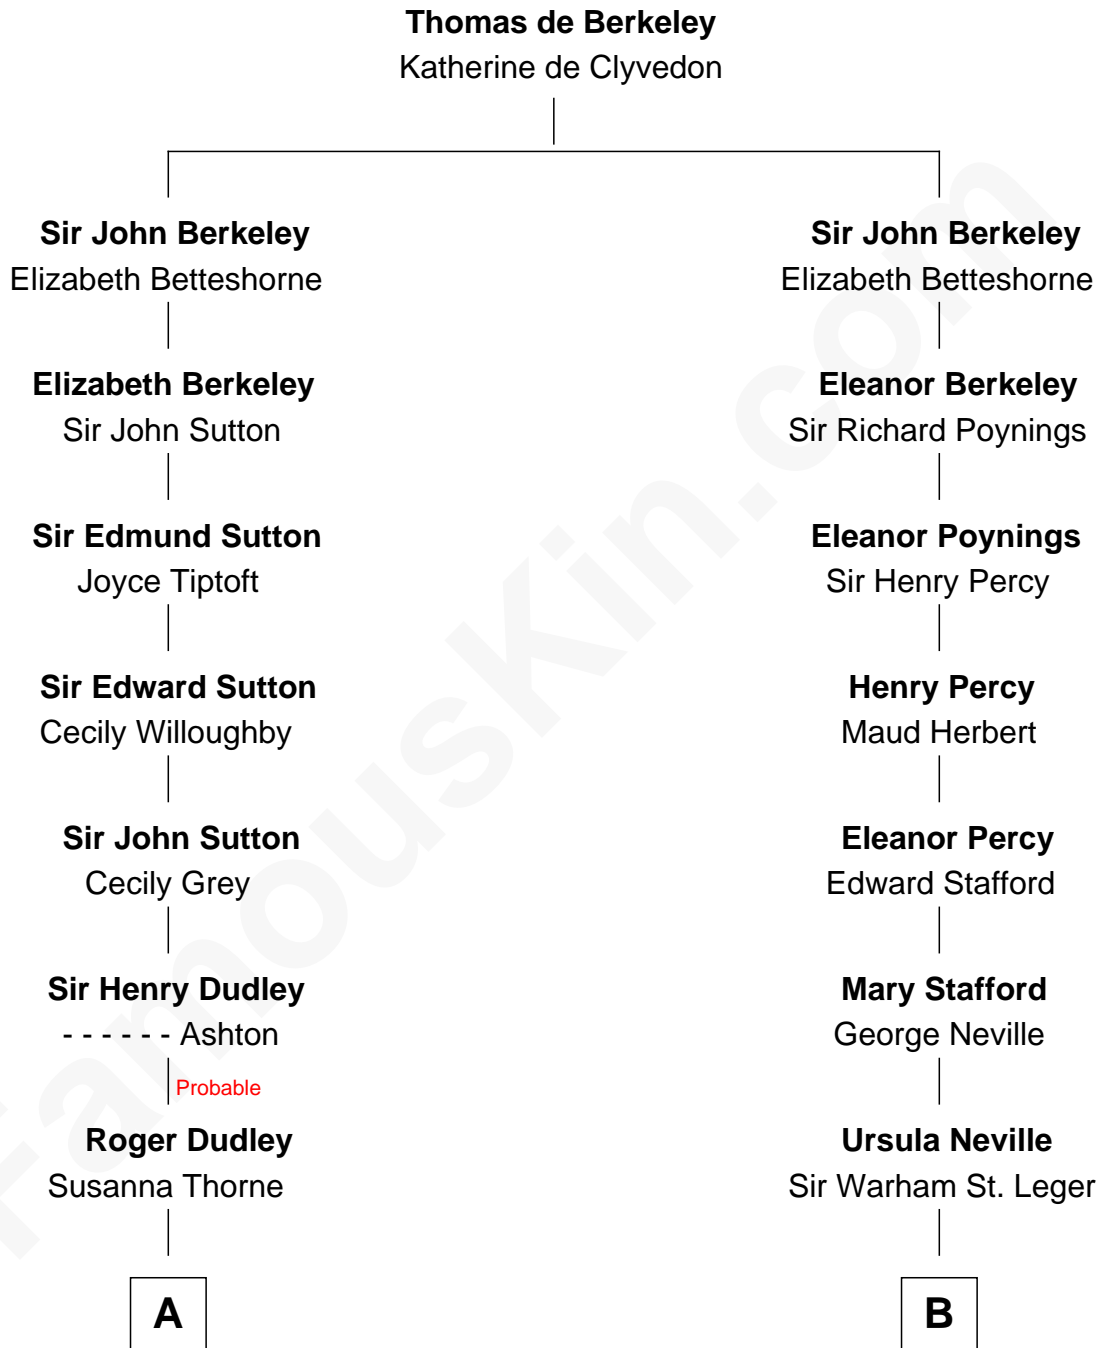

FamousKin.com Relationship Chart of

Paget Brewster

TV Actress

13th cousin 7 times removed of

Daniel Carroll

Signer of the U.S. Constitution

C

—
Donald Mitchell Ryerson

Isabelle McGenniss

—
Joan Ryerson

George Washington Wales Brewster

—
Galen Brewster

Hathaway Tew

—
Paget Brewster

TV Actress

FamousKin.com