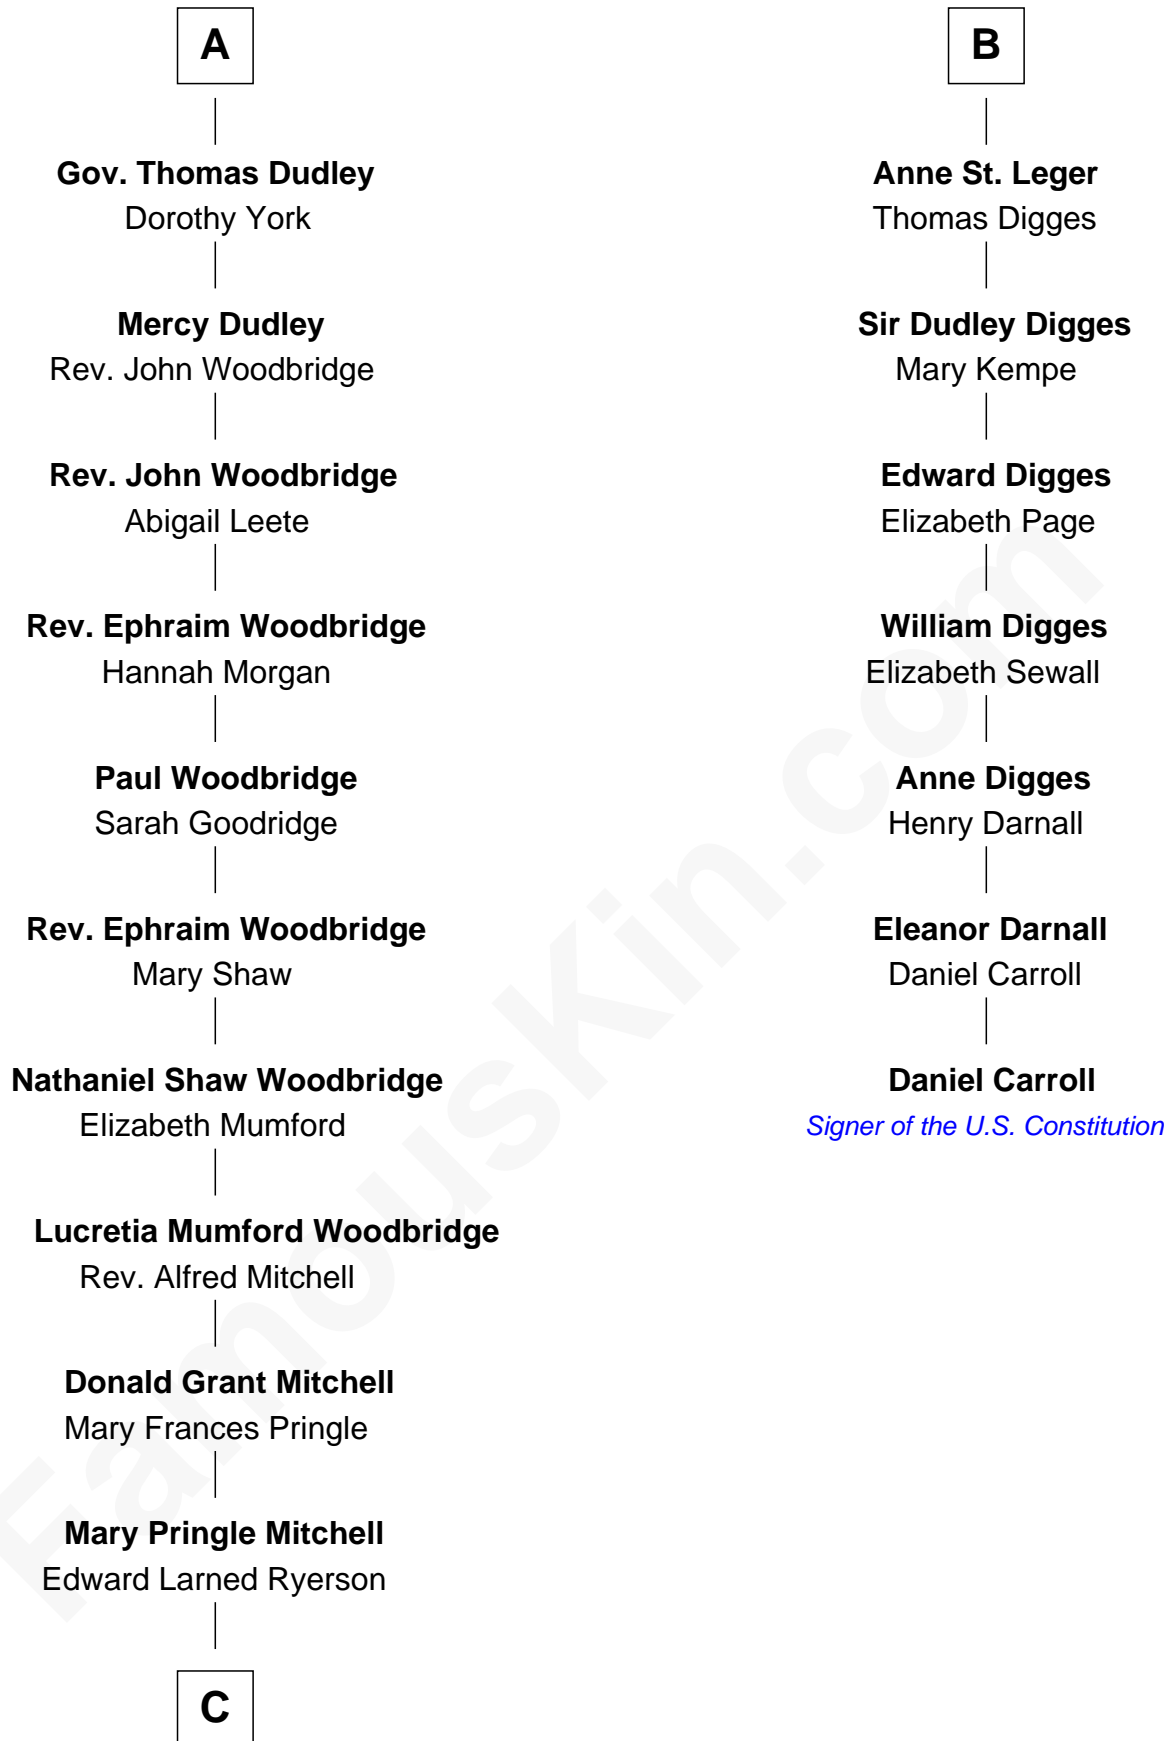

FamousKin.com Relationship Chart of

Paget Brewster

TV Actress

13th cousin 7 times removed of

Daniel Carroll

Signer of the U.S. Constitution

C

—
Donald Mitchell Ryerson

Isabelle McGenniss

—
Joan Ryerson

George Washington Wales Brewster

—
Galen Brewster

Hathaway Tew

—
Paget Brewster

TV Actress

FamousKin.com