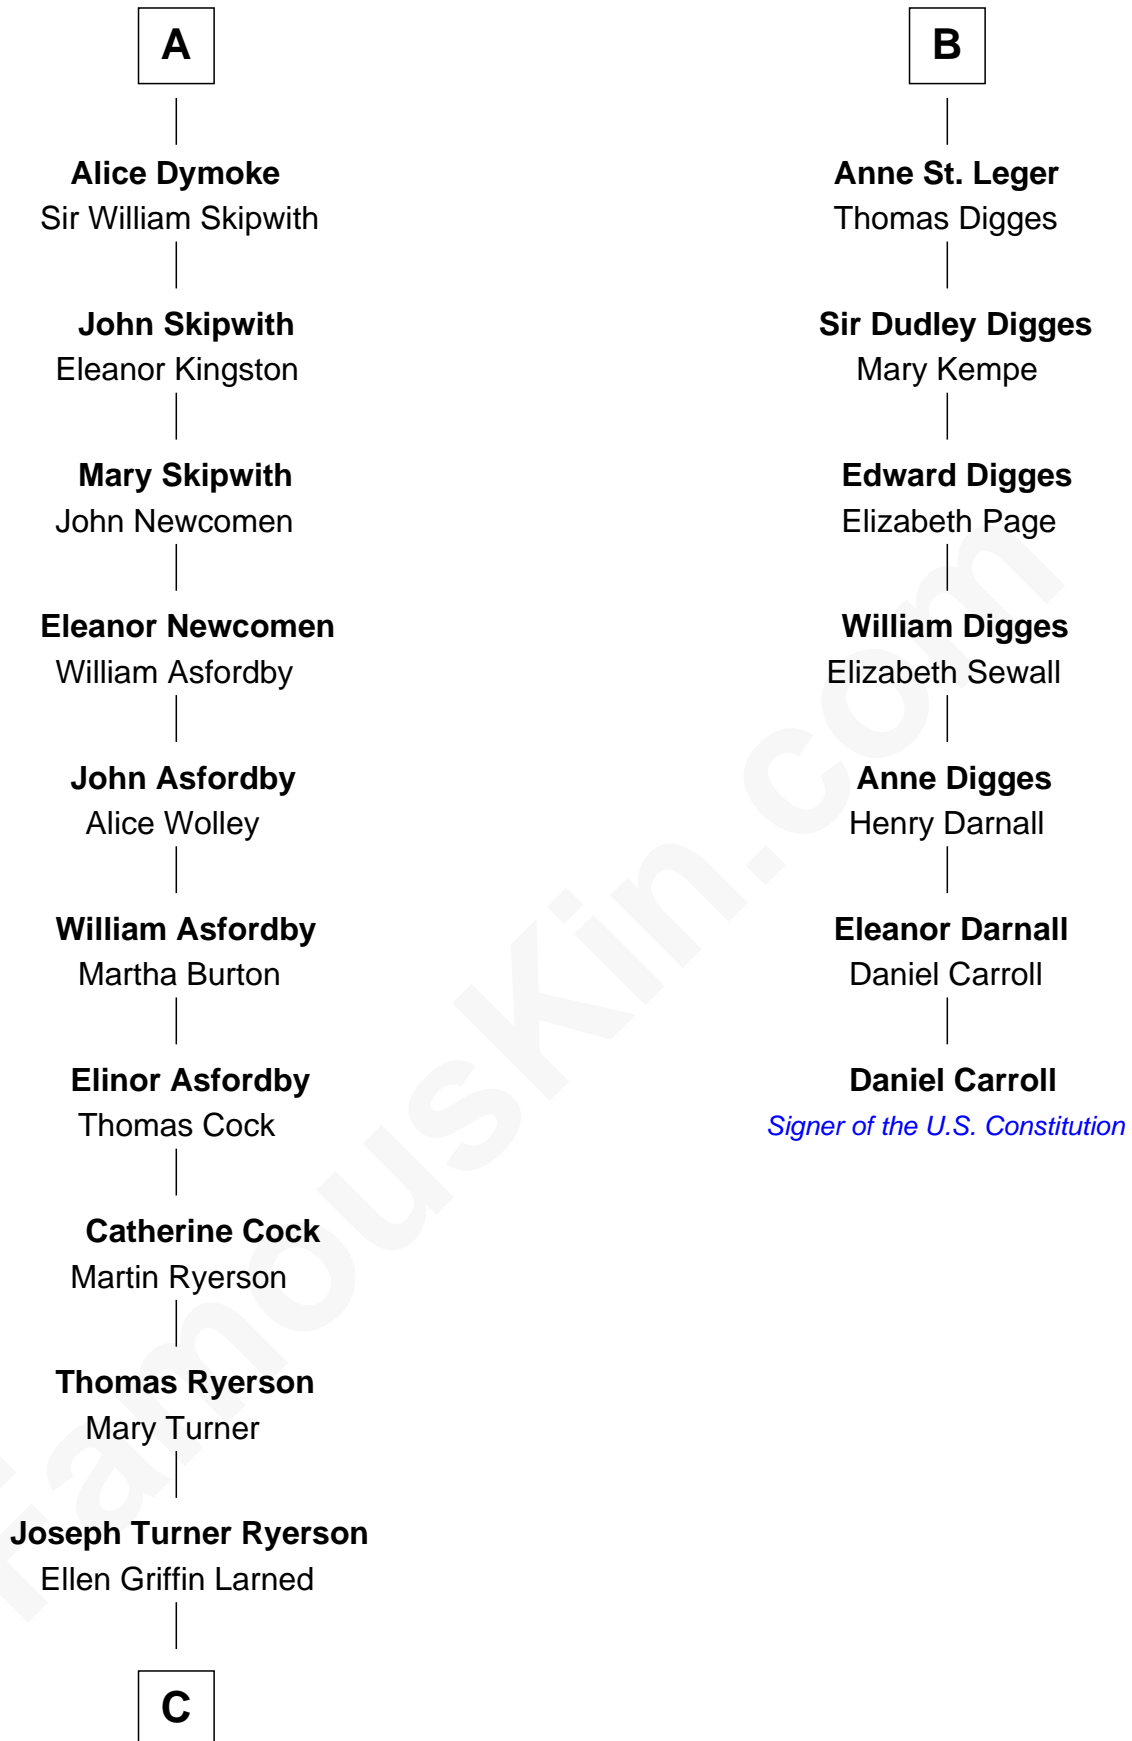

# FamousKin.com Relationship Chart of

**Paget Brewster**

*TV Actress*

13th cousin 8 times removed of

**Daniel Carroll**

*Signer of the U.S. Constitution*

**Sir Henry de Percy**

Eleanor de Arundel

Margaret Fenne

**George Neville**

Mary Stafford

**Ursula Neville**

Sir Warham St. Leger

**B**

**C**

Edward Larned Ryerson

Mary Pringle Mitchell

Donald Mitchell Ryerson

Isabelle McGenniss

Joan Ryerson

George Washington Wales Brewster

Galen Brewster

Hathaway Tew

Paget Brewster