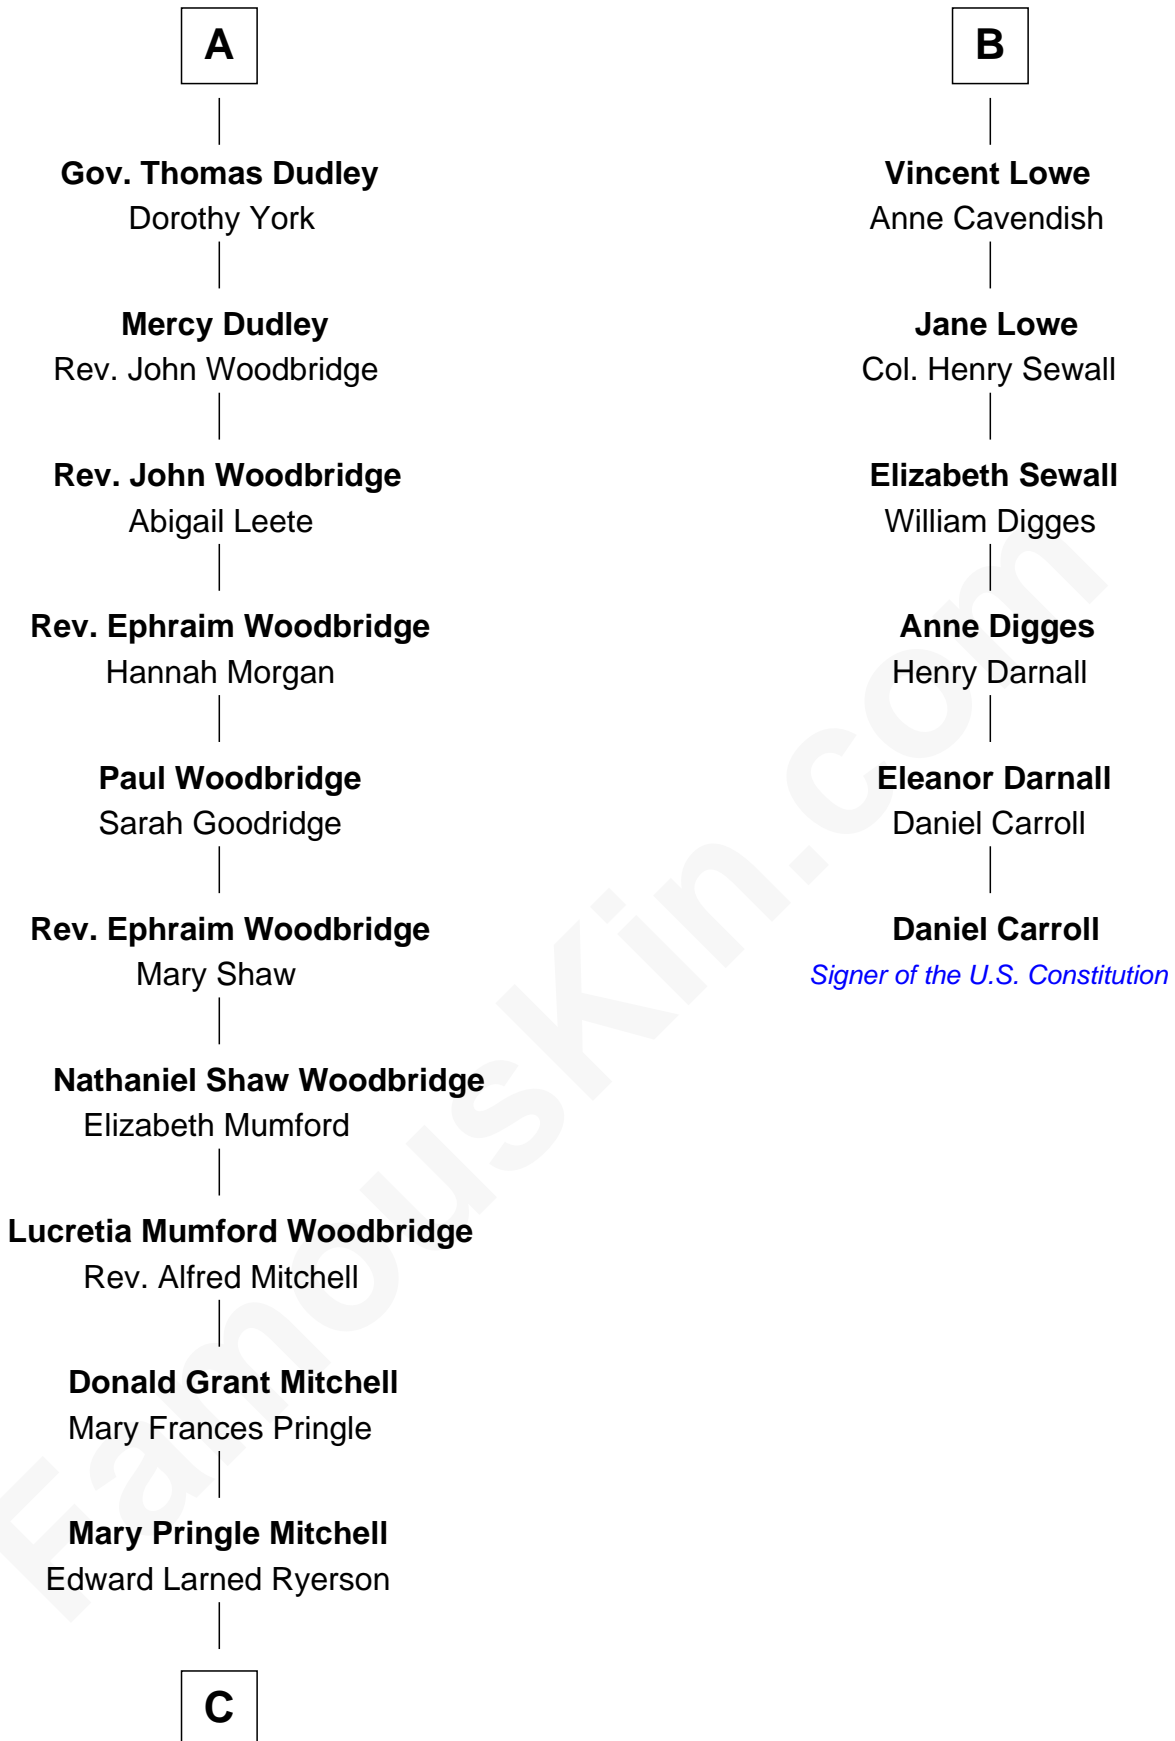

FamousKin.com Relationship Chart of

Paget Brewster

TV Actress

12th cousin 8 times removed of

Daniel Carroll

Signer of the U.S. Constitution

Sir Hugh Shirley

Beatrice Brewes

Edward Purefoy

Anne Fettiplace

Mary Purefoy

Thomas Thorne

Susanna Thorne

Roger Dudley

A

Isabel Shirley

Vincent Lowe

Jasper Lowe

Dorothy Sacheverell

Patrick Lowe

Jane Harpur

B

C

—
Donald Mitchell Ryerson

Isabelle McGenniss

—
Joan Ryerson

George Washington Wales Brewster

—
Galen Brewster

Hathaway Tew

—
Paget Brewster

TV Actress

FamousKin.com