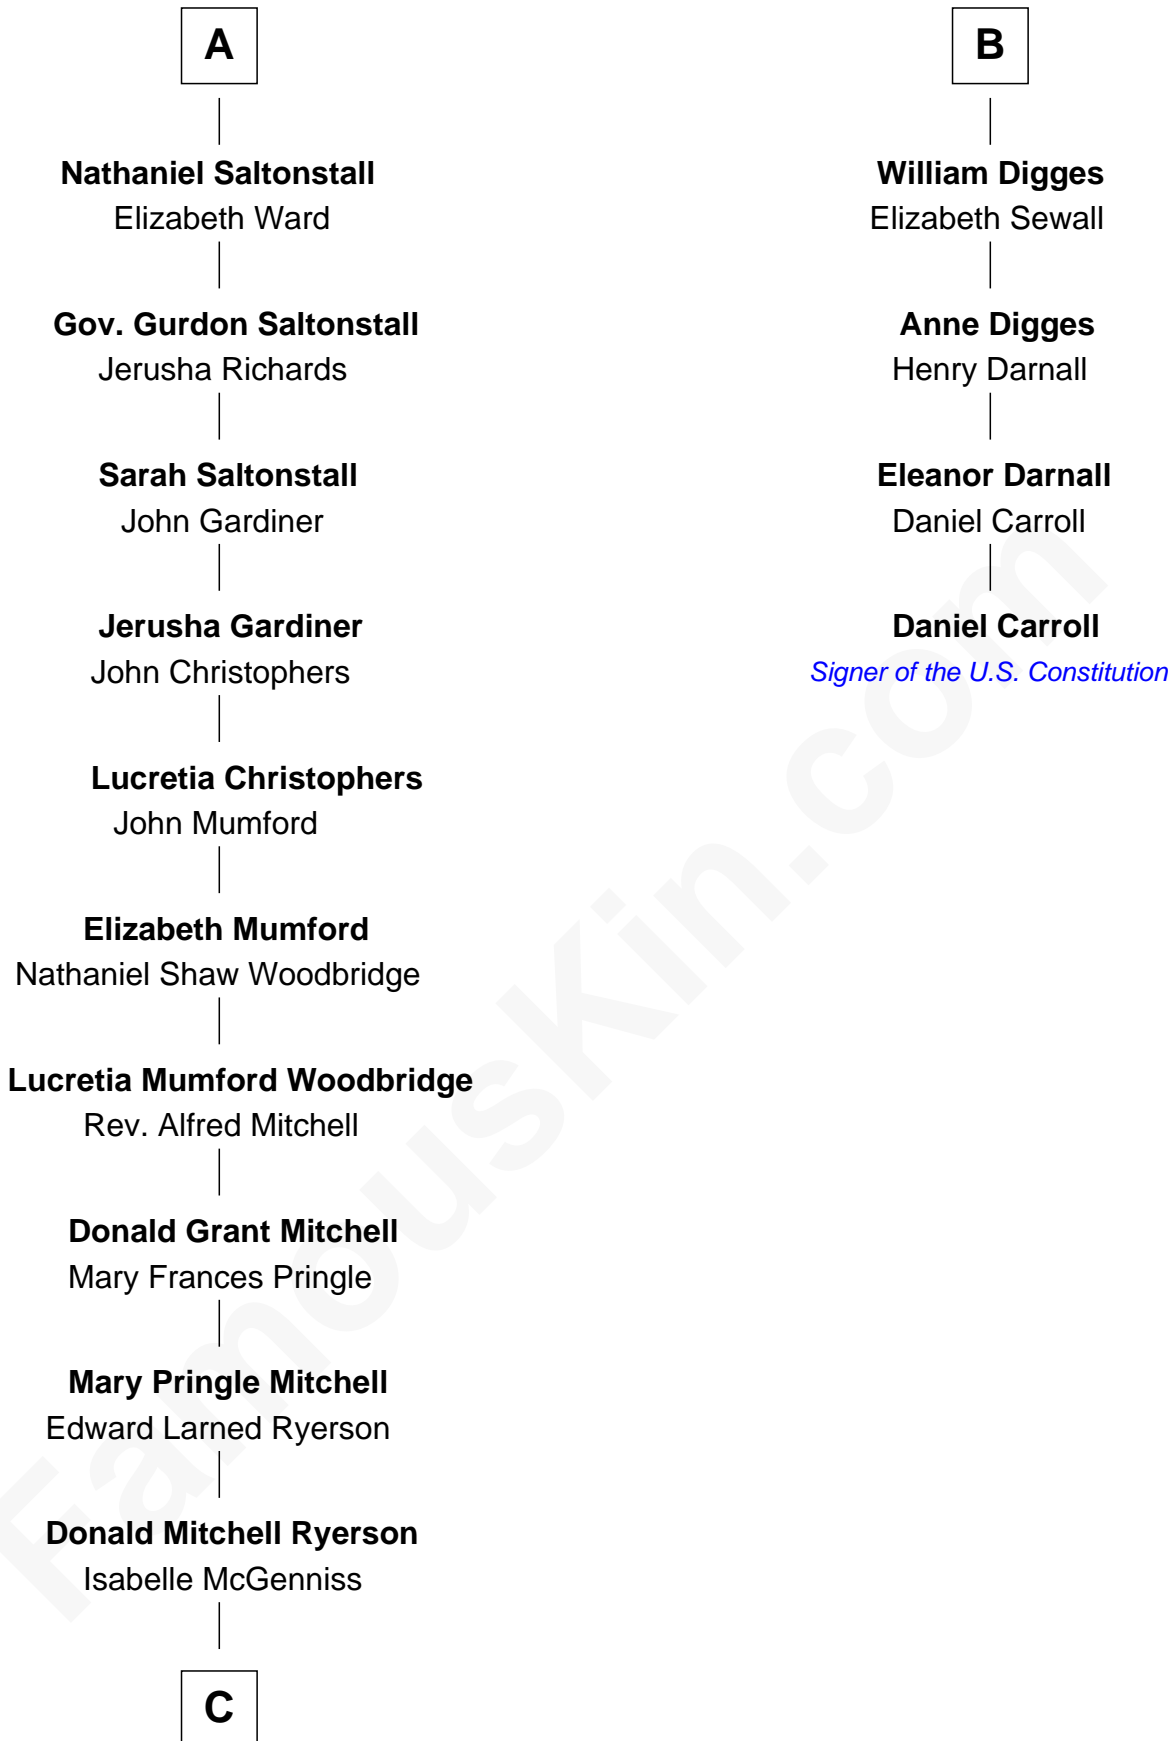

FamousKin.com Relationship Chart of

Paget Brewster

TV Actress

10th cousin 9 times removed of

Daniel Carroll

Signer of the U.S. Constitution

Sir Henry Percy

Eleanor Poynings

Margaret Percy
Sir William Gascoigne

Dorothy Gascoigne
Sir Ninian Markenfield

Alice Markenfield
Sir Robert Mauleverer

Dorothy Mauleverer
John Kaye

Robert Kaye
Anne Flower

Grace Kaye
Richard Saltonstall

Richard Saltonstall
Muriel Gurdon

A

Henry Percy
Maud Herbert

Eleanor Percy
Edward Stafford

Mary Stafford
George Neville

Ursula Neville
Sir Warham St. Leger

Anne St. Leger
Thomas Digges

Sir Dudley Digges
Mary Kempe

Edward Digges
Elizabeth Page

B

C

—
Joan Ryerson

George Washington Wales Brewster

—
Galen Brewster

Hathaway Tew

—
Paget Brewster

TV Actress