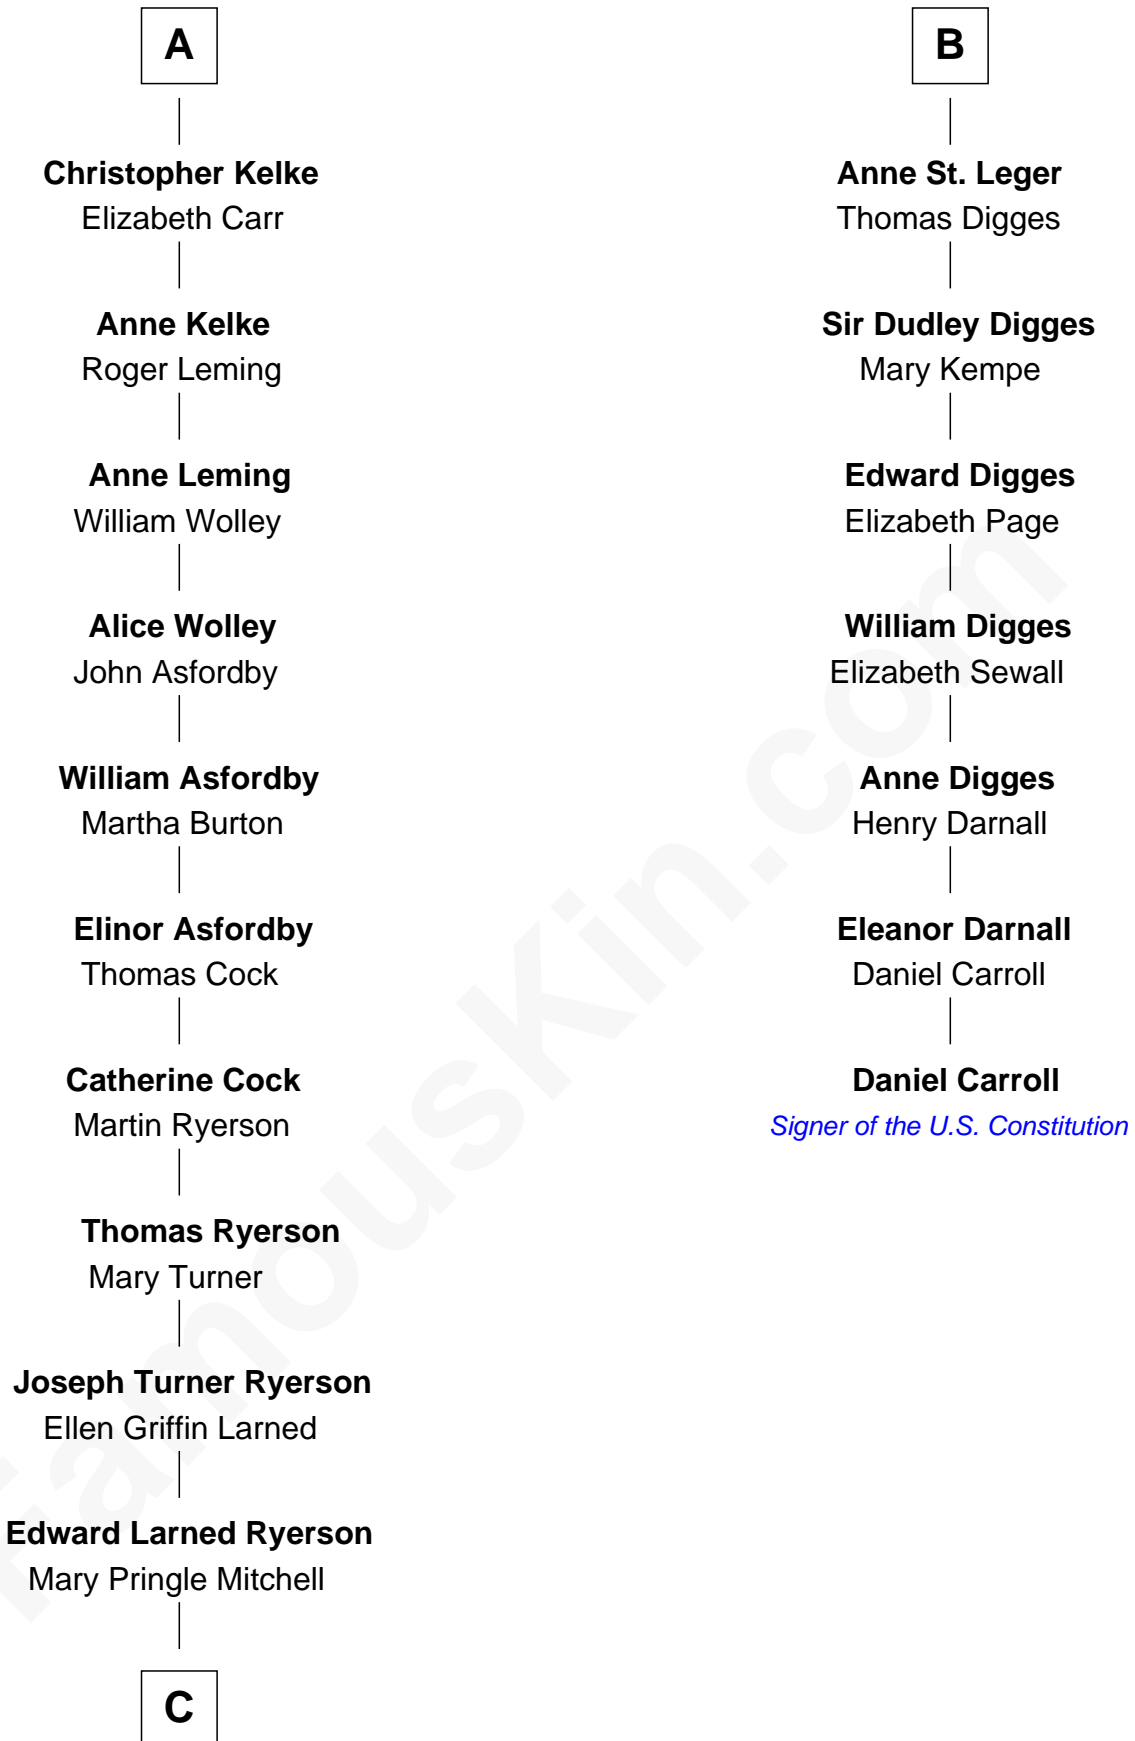

# FamousKin.com Relationship Chart of

**Paget Brewster**

*TV Actress*

13th cousin 7 times removed of

**Daniel Carroll**

*Signer of the U.S. Constitution*

**C**

—  
**Donald Mitchell Ryerson**

Isabelle McGenniss

—  
**Joan Ryerson**

George Washington Wales Brewster

—  
**Galen Brewster**

Hathaway Tew

—  
**Paget Brewster**

*TV Actress*