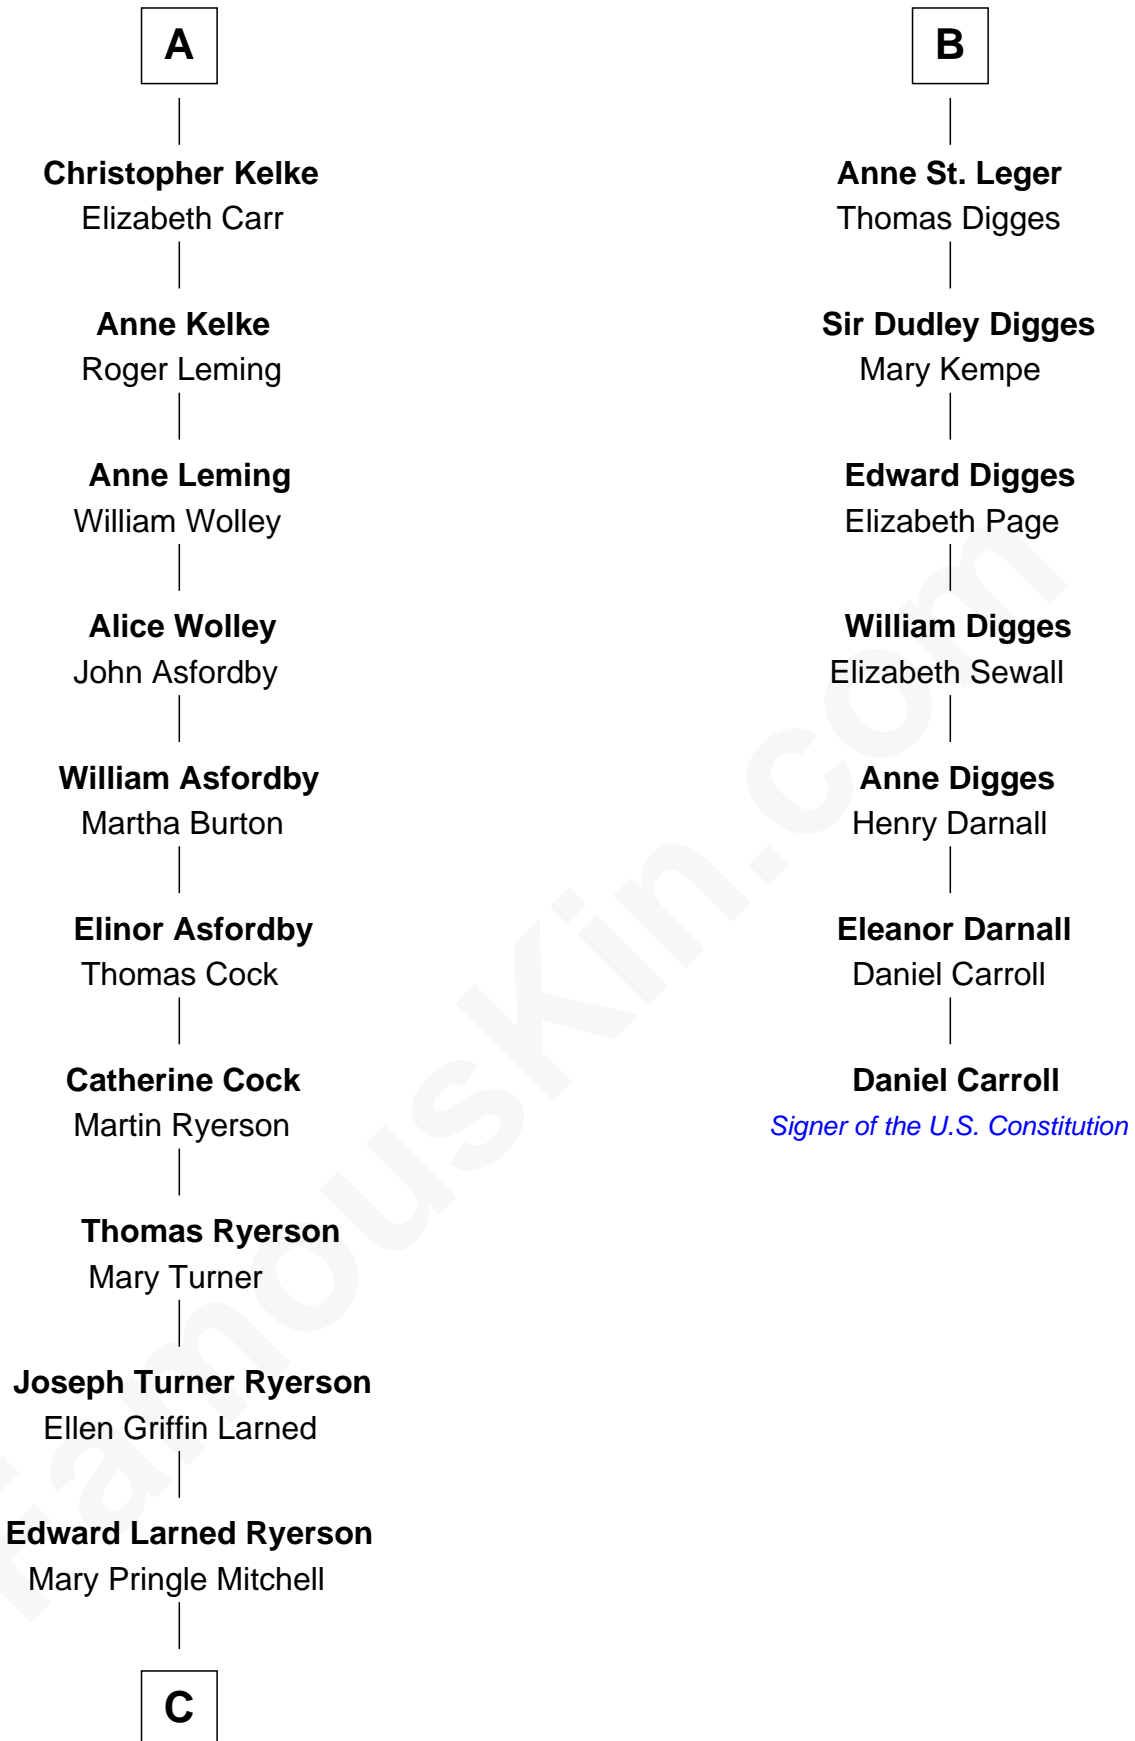

FamousKin.com Relationship Chart of

Paget Brewster

TV Actress

13th cousin 7 times removed of

Daniel Carroll

Signer of the U.S. Constitution

Sir Henry Percy
Margaret de Neville

Sir Henry Percy
Elizabeth Mortimer

Elizabeth Percy
Sir John Clifford

Mary Clifford
Sir Philip Wentworth

Elizabeth Wentworth
Sir Martin de la See

Elizabeth de la See
Roger Kelke

Christopher Kelke
Isabel Girlington

Christopher Kelke
Jane St. Paul

A

Sir Henry Percy
Elizabeth Mortimer

Sir Henry Percy
Eleanor Neville

Sir Henry Percy
Eleanor Poynings

Henry Percy
Maud Herbert

Eleanor Percy
Edward Stafford

Mary Stafford
George Neville

Ursula Neville
Sir Warham St. Leger

B

C

—
Donald Mitchell Ryerson

Isabelle McGenniss

—
Joan Ryerson

George Washington Wales Brewster

—
Galen Brewster

Hathaway Tew