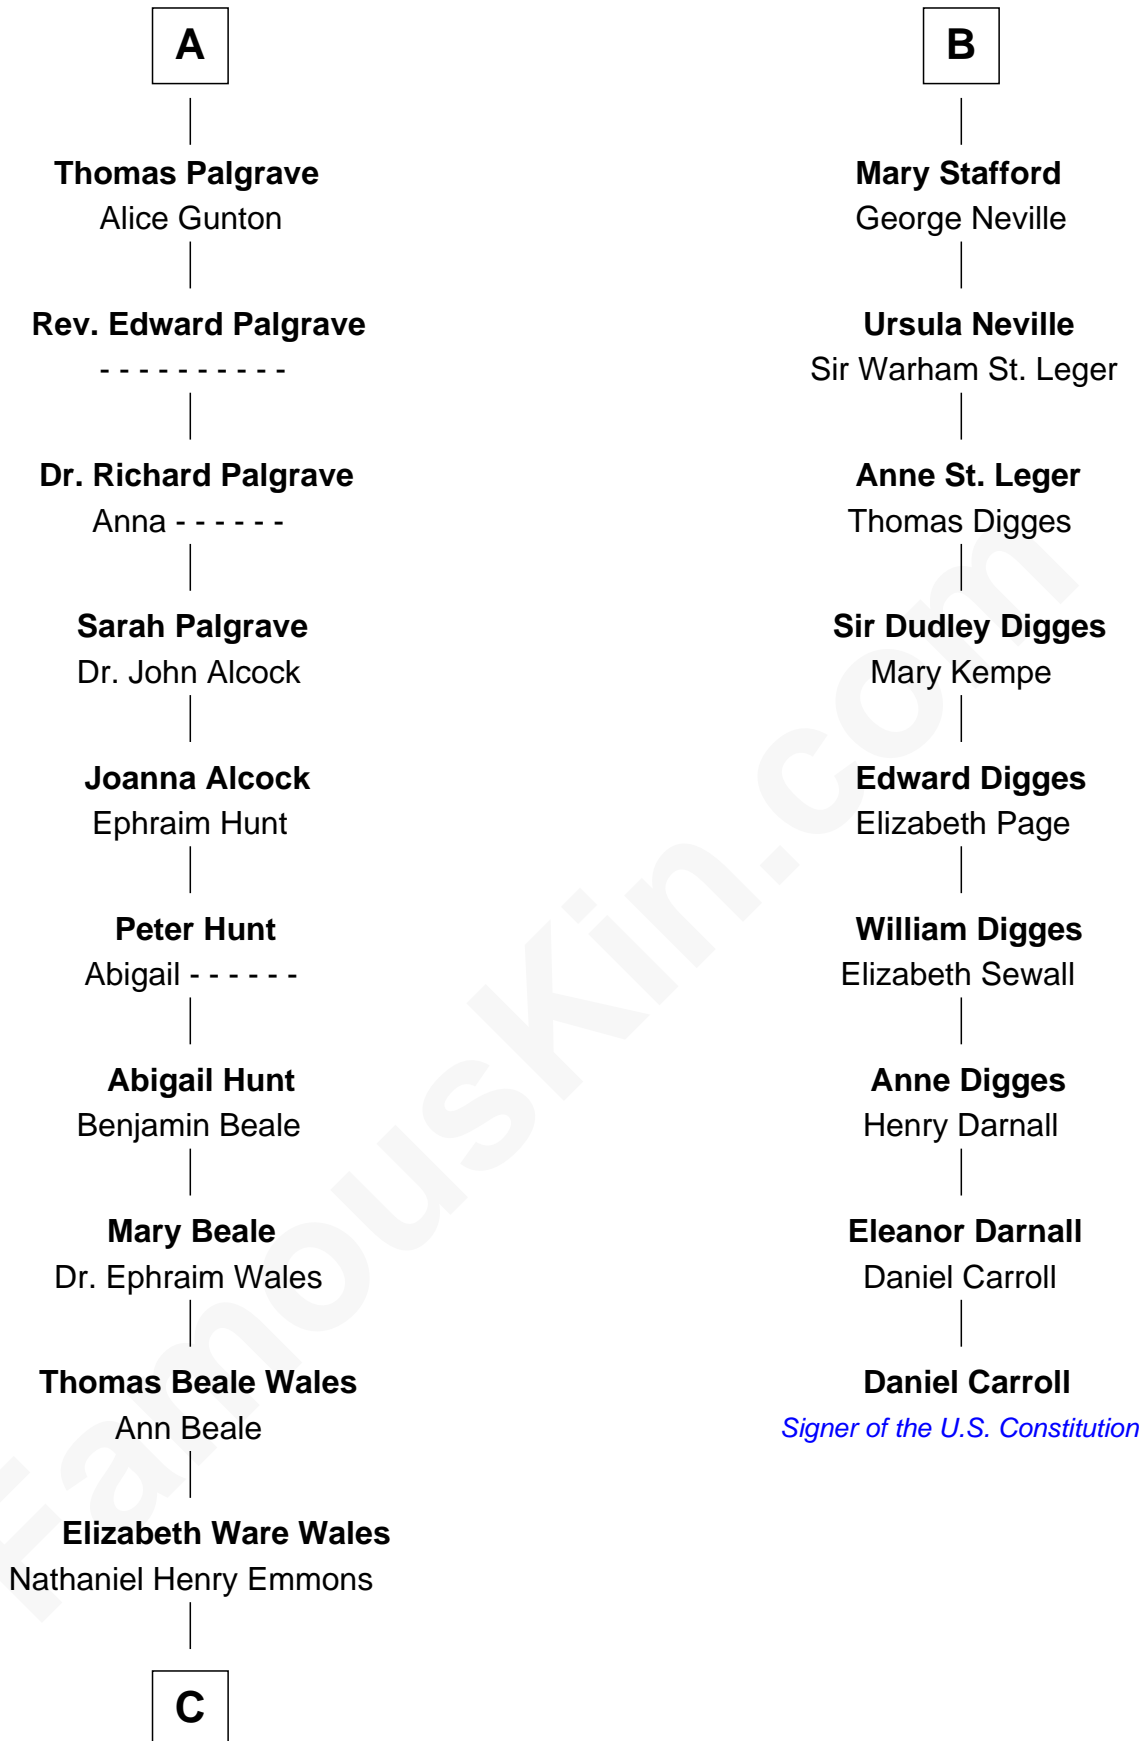

FamousKin.com Relationship Chart of

Paget Brewster

TV Actress

15th cousin 6 times removed of

Daniel Carroll

Signer of the U.S. Constitution

Henry Plantagenet

Maud de Chaworth

Eleanor Plantagenet

Richard Fitzalan

Sir Richard Fitzalan

Elizabeth de Bohun

Elizabeth Fitzalan

Sir Robert Goushill

Elizabeth Goushill

Sir Robert Wingfield

Eleanor Poynings

Henry Percy

Maud Herbert

Eleanor Percy

Edward Stafford

B

C

Ann Wales Emmons

Benjamin Brewster

Dr. George Washington Wales Brewster

Ellen Mackenzie Hodge

George Washington Wales Brewster

Joan Ryerson

Galen Brewster

Hathaway Tew

Paget Brewster