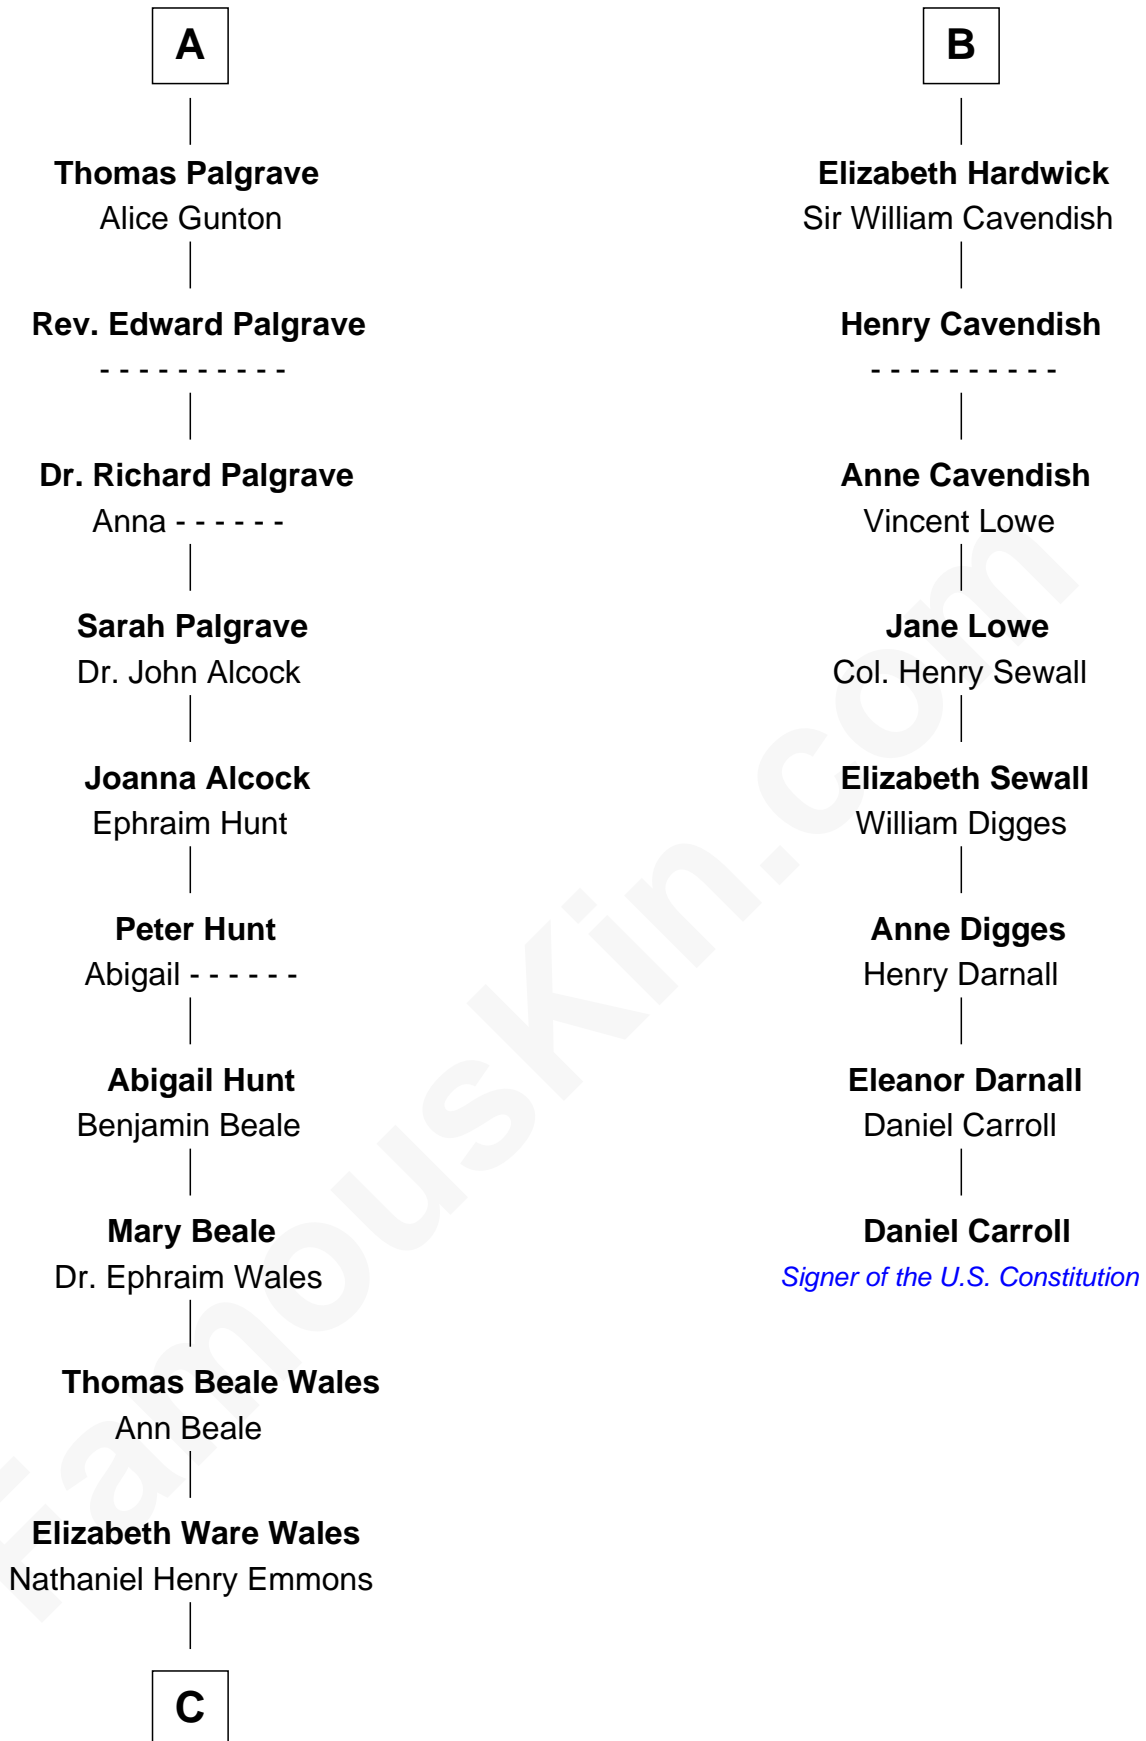

FamousKin.com Relationship Chart of

Paget Brewster

TV Actress

14th cousin 7 times removed of

Daniel Carroll

Signer of the U.S. Constitution

Edmund Fitzalan

Alice de Warenne

Richard Fitzalan
Eleanor Plantagenet

Sir Richard Fitzalan
Elizabeth de Bohun

Elizabeth Fitzalan
Sir Robert Goushill

Elizabeth Goushill
Sir Robert Wingfield

Elizabeth Wingfield
Sir William Brandon

Eleanor Brandon
John Glemham

Anne Glemham
Henry Palgrave

A

Mary Fitzalan
John le Strange

Ankaret le Strange
Sir Richard Talbot

Mary Talbot
Sir Thomas Greene

Sir Thomas Greene
Marine Bellers

Anne Greene
Sir Thomas Pinchbeck

Elizabeth Pinchbeck
John Hardwick

John Hardwick
Elizabeth Leeke

B

C

Ann Wales Emmons

Benjamin Brewster

Dr. George Washington Wales Brewster

Ellen Mackenzie Hodge

George Washington Wales Brewster