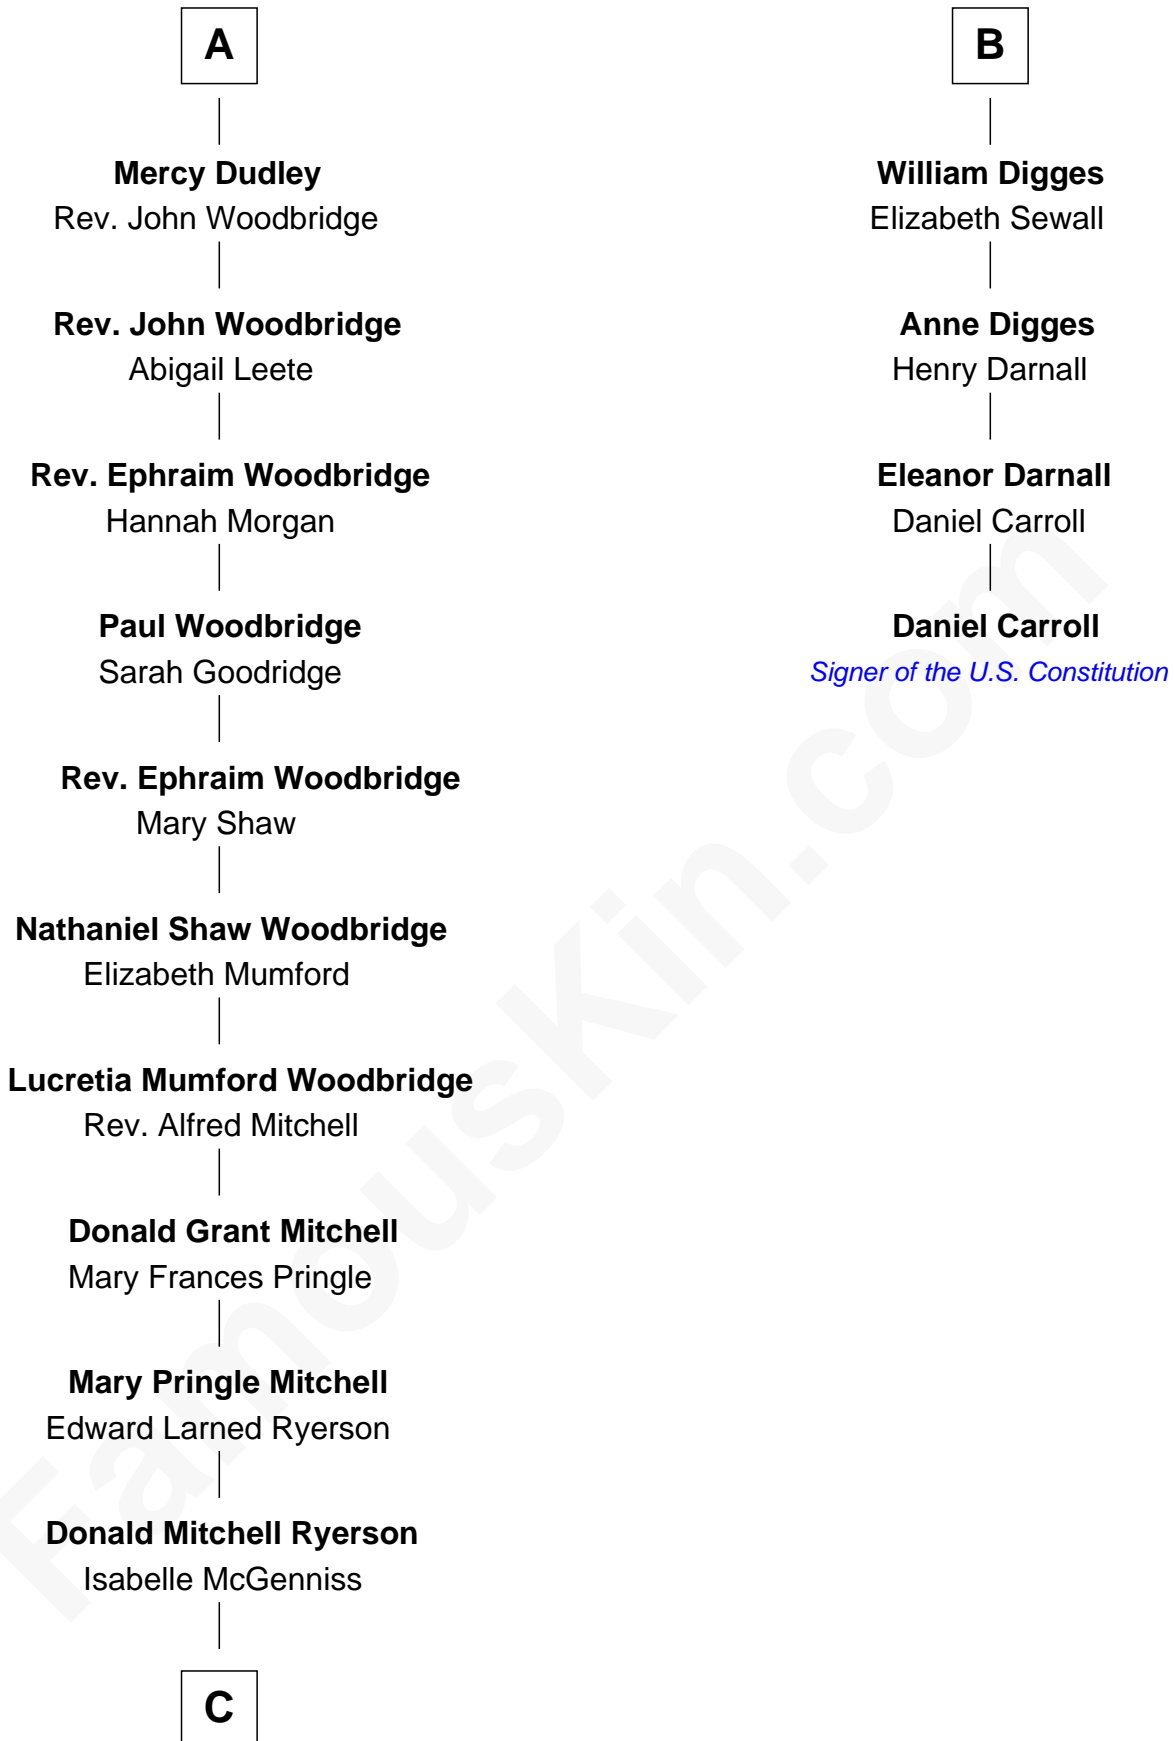

FamousKin.com
Relationship Chart of
Paget Brewster
TV Actress

10th cousin 9 times removed of
Daniel Carroll
Signer of the U.S. Constitution

C

—
Joan Ryerson

George Washington Wales Brewster

—
Galen Brewster

Hathaway Tew

—
Paget Brewster

TV Actress

FamousKin.com