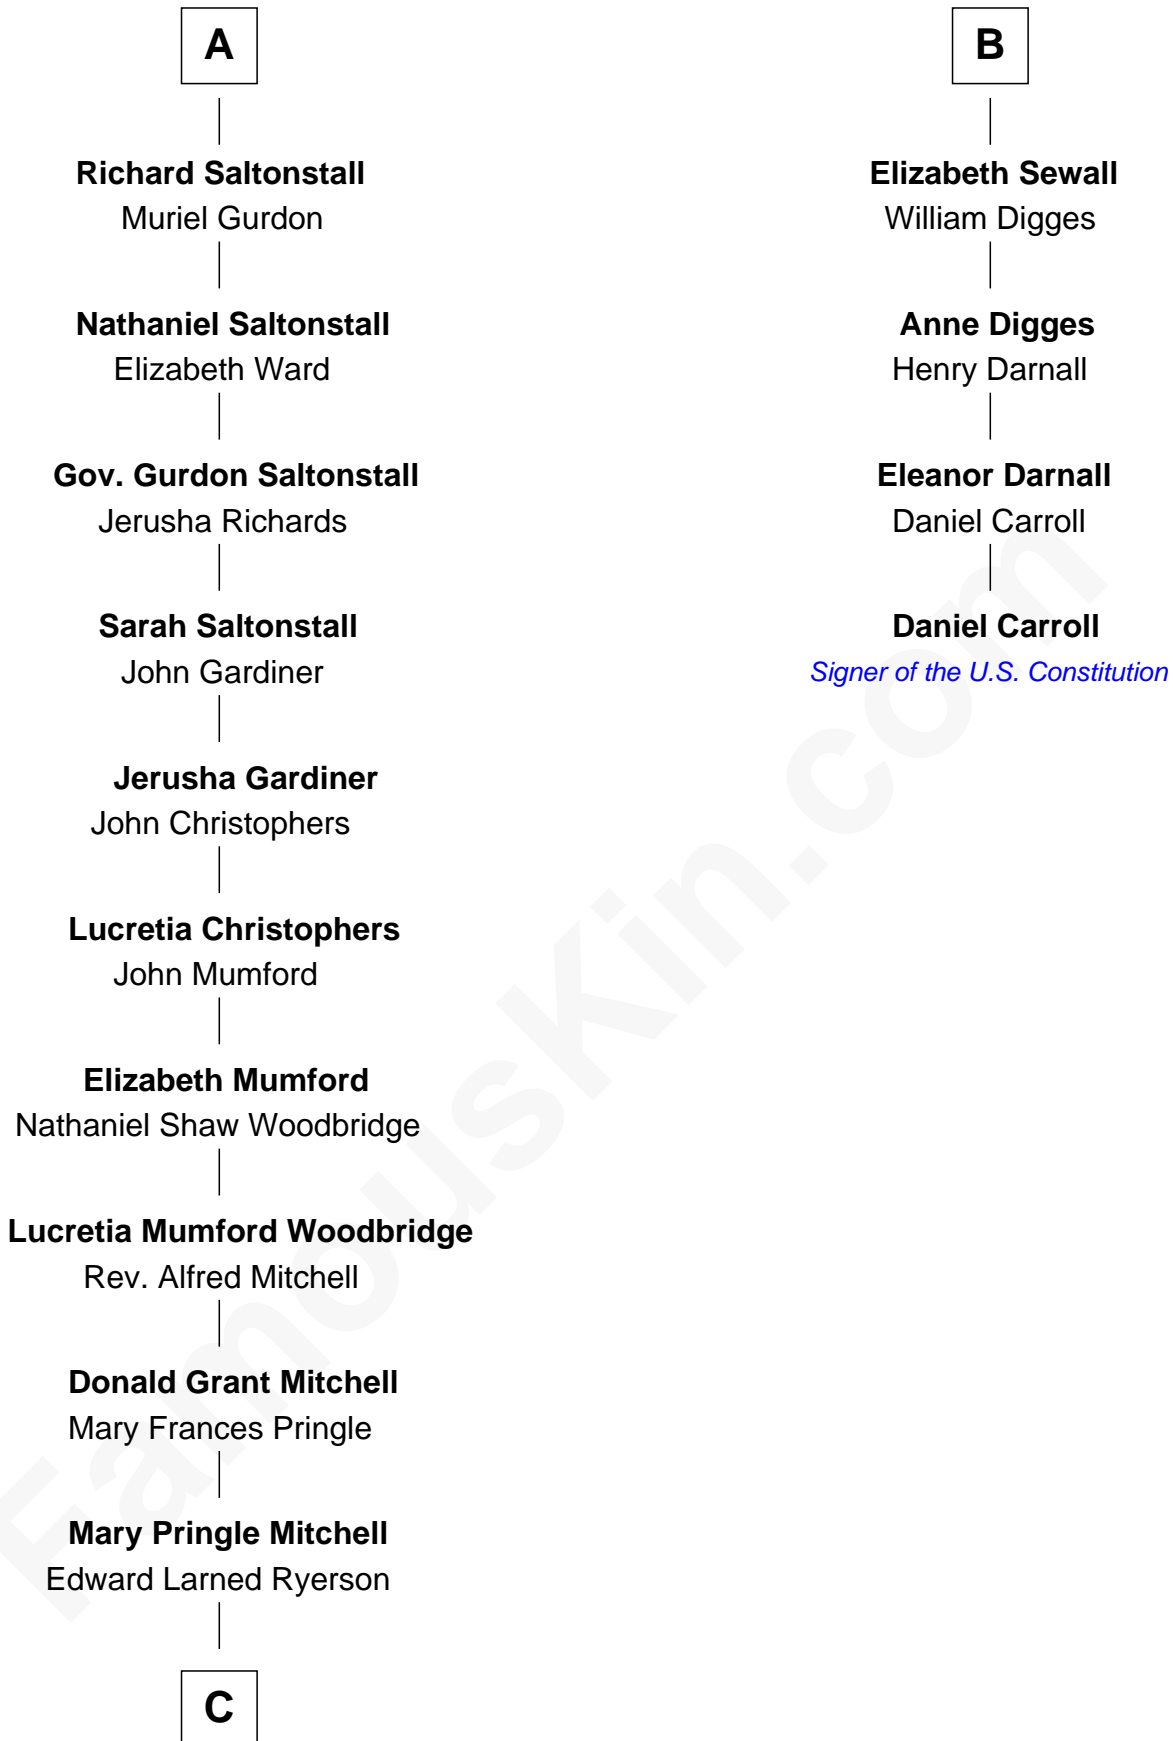

FamousKin.com
Relationship Chart of
Paget Brewster
TV Actress

10th cousin 10 times removed of
Daniel Carroll
Signer of the U.S. Constitution

C

—
Donald Mitchell Ryerson

Isabelle McGenniss

—
Joan Ryerson

George Washington Wales Brewster

—
Galen Brewster

Hathaway Tew

—
Paget Brewster

TV Actress

FamousKin.com