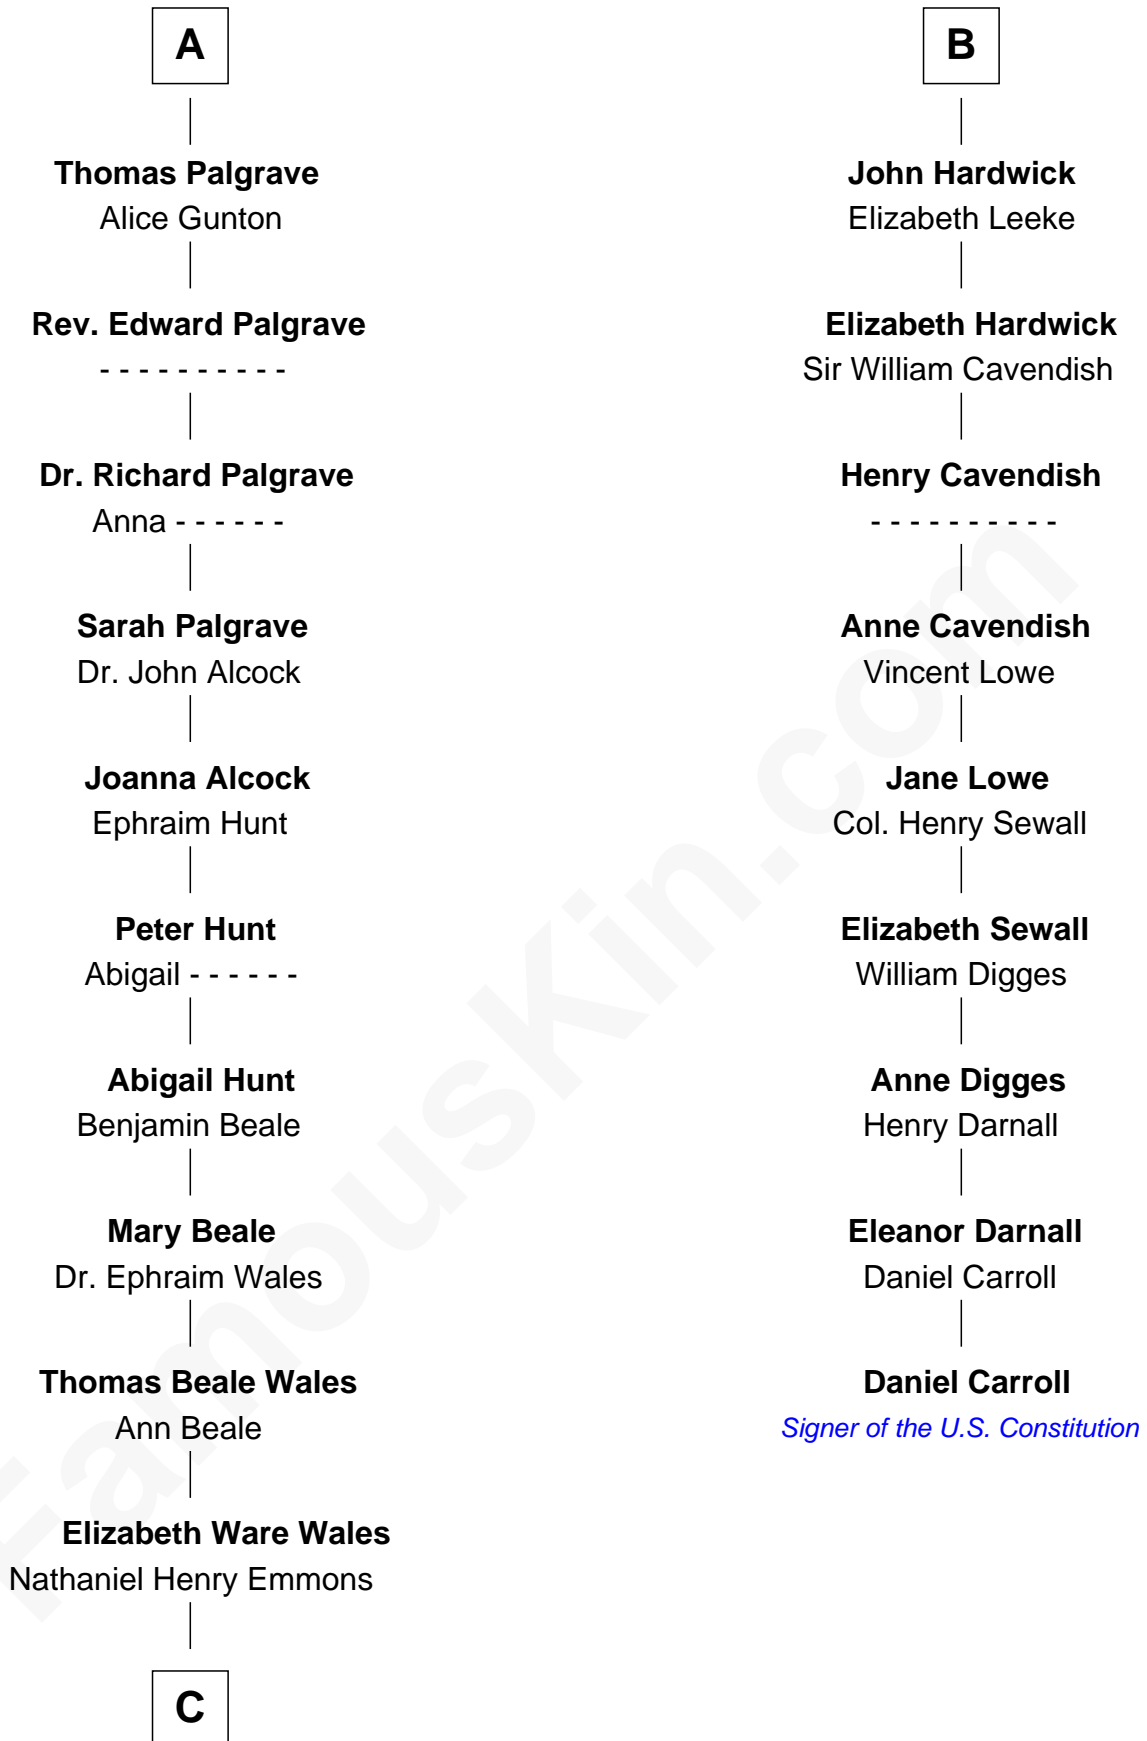

FamousKin.com Relationship Chart of

Paget Brewster

TV Actress

15th cousin 6 times removed of

Daniel Carroll

Signer of the U.S. Constitution

Humphrey de Bohun

Elizabeth Plantagenet

Sir William de Bohun
Elizabeth de Badlesmere

Elizabeth de Bohun
Sir Richard Fitzalan

Elizabeth Fitzalan
Sir Robert Goushill

Elizabeth Goushill
Sir Robert Wingfield

Elizabeth Wingfield
Sir William Brandon

Eleanor Brandon
John Glemham

Anne Glemham
Henry Palgrave

A

Eleanor de Bohun
Sir James le Boteler

Pernel le Boteler
Sir Gilbert Talbot

Sir Richard Talbot
Ankaret le Strange

Mary Talbot
Sir Thomas Greene

Sir Thomas Greene
Marine Bellers

Anne Greene
Sir Thomas Pinchbeck

Elizabeth Pinchbeck
John Hardwick

B

C

Ann Wales Emmons

Benjamin Brewster

Dr. George Washington Wales Brewster

Ellen Mackenzie Hodge

George Washington Wales Brewster