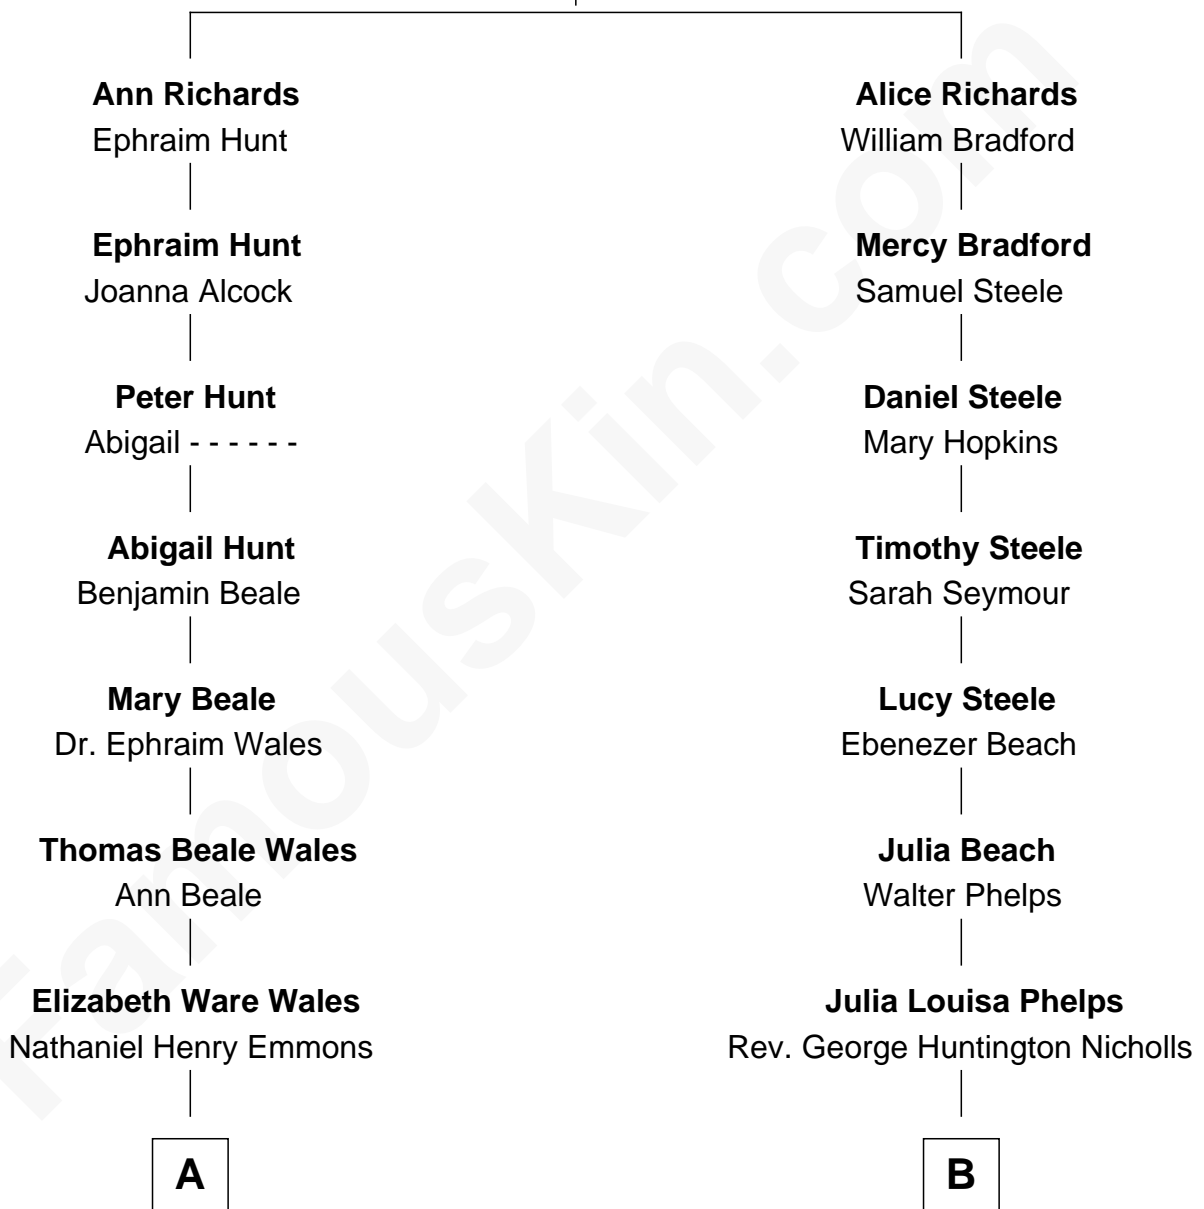

FamousKin.com Relationship Chart of

Paget Brewster

TV Actress

11th cousin of

Treat Williams

TV & Movie Actor

Thomas Richards

Welthian - - - - -

A

Ann Wales Emmons

Benjamin Brewster

Dr. George Washington Wales Brewster

Ellen Mackenzie Hodge

George Washington Wales Brewster

Joan Ryerson

Galen Brewster

Hathaway Tew

Paget Brewster

TV Actress

B

Mary Nicholls

Charles W. Barnum

Richard Nicholls Barnum

Marian Hutchison Cocks