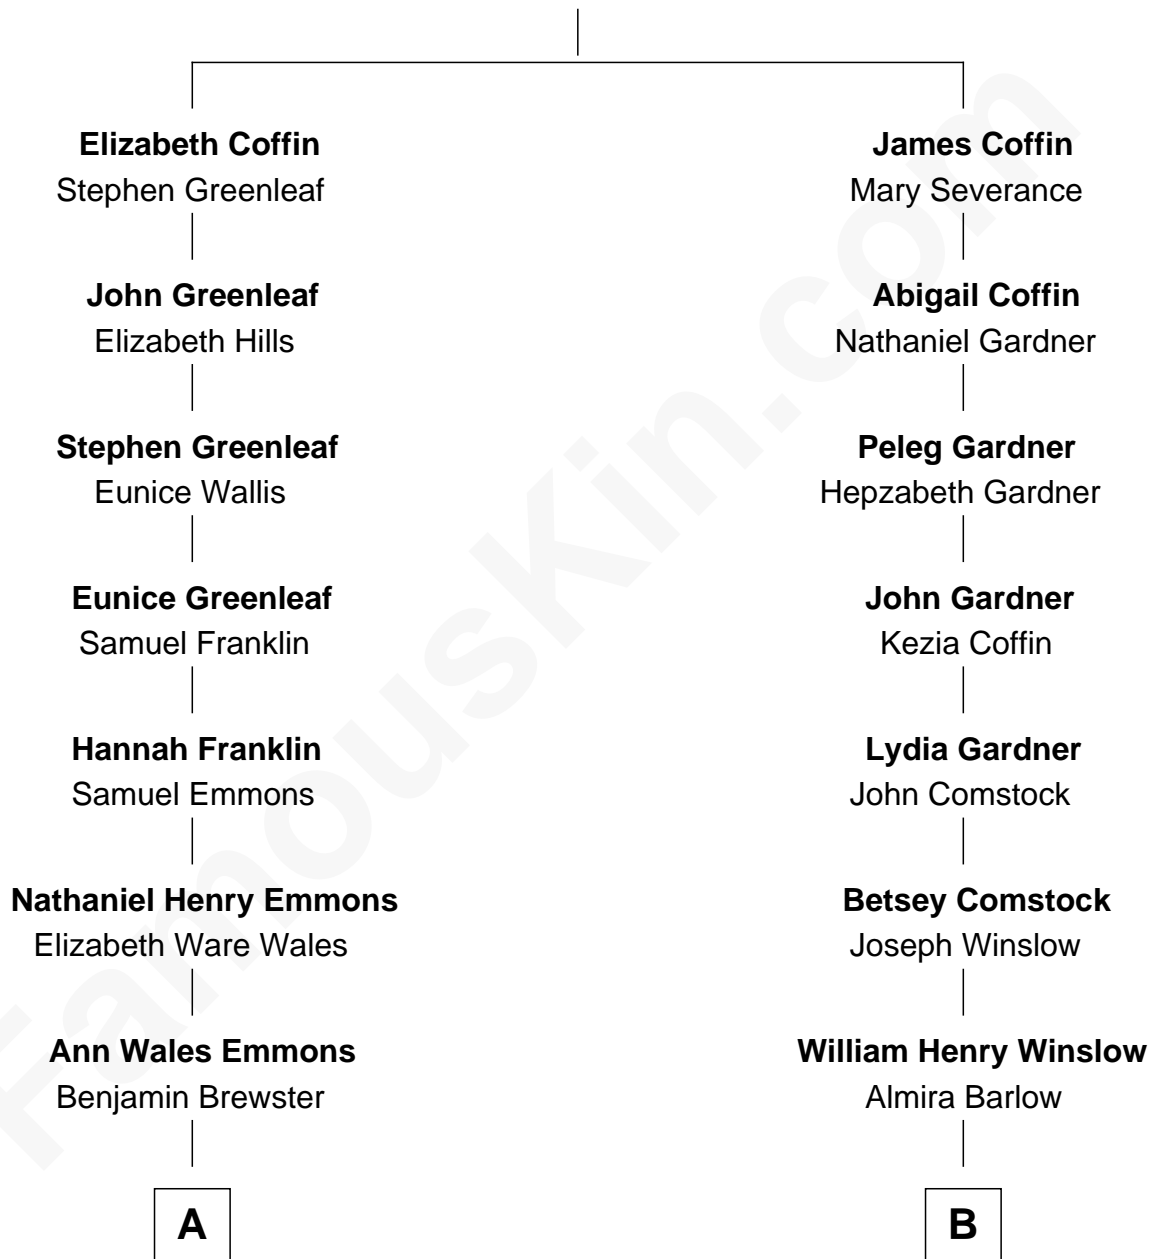

# FamousKin.com Relationship Chart of

**Paget Brewster**

*TV Actress*

10th cousin of

**Don Winslow**

*Author and Screenwriter*

**Tristram Coffin**

Dionis Stevens

**A**

**Dr. George Washington Wales Brewster**

Ellen Mackenzie Hodge

**George Washington Wales Brewster**

Joan Ryerson

**Galen Brewster**

Hathaway Tew

**Paget Brewster**

*TV Actress*

**B**

**William Leonard Winslow**

Jane McIntosh

**Lloyd Robert Winslow**

Dorothy Grace Dandeno

**Donald Lloyd Winslow**

Ottis Mary Scheuermann