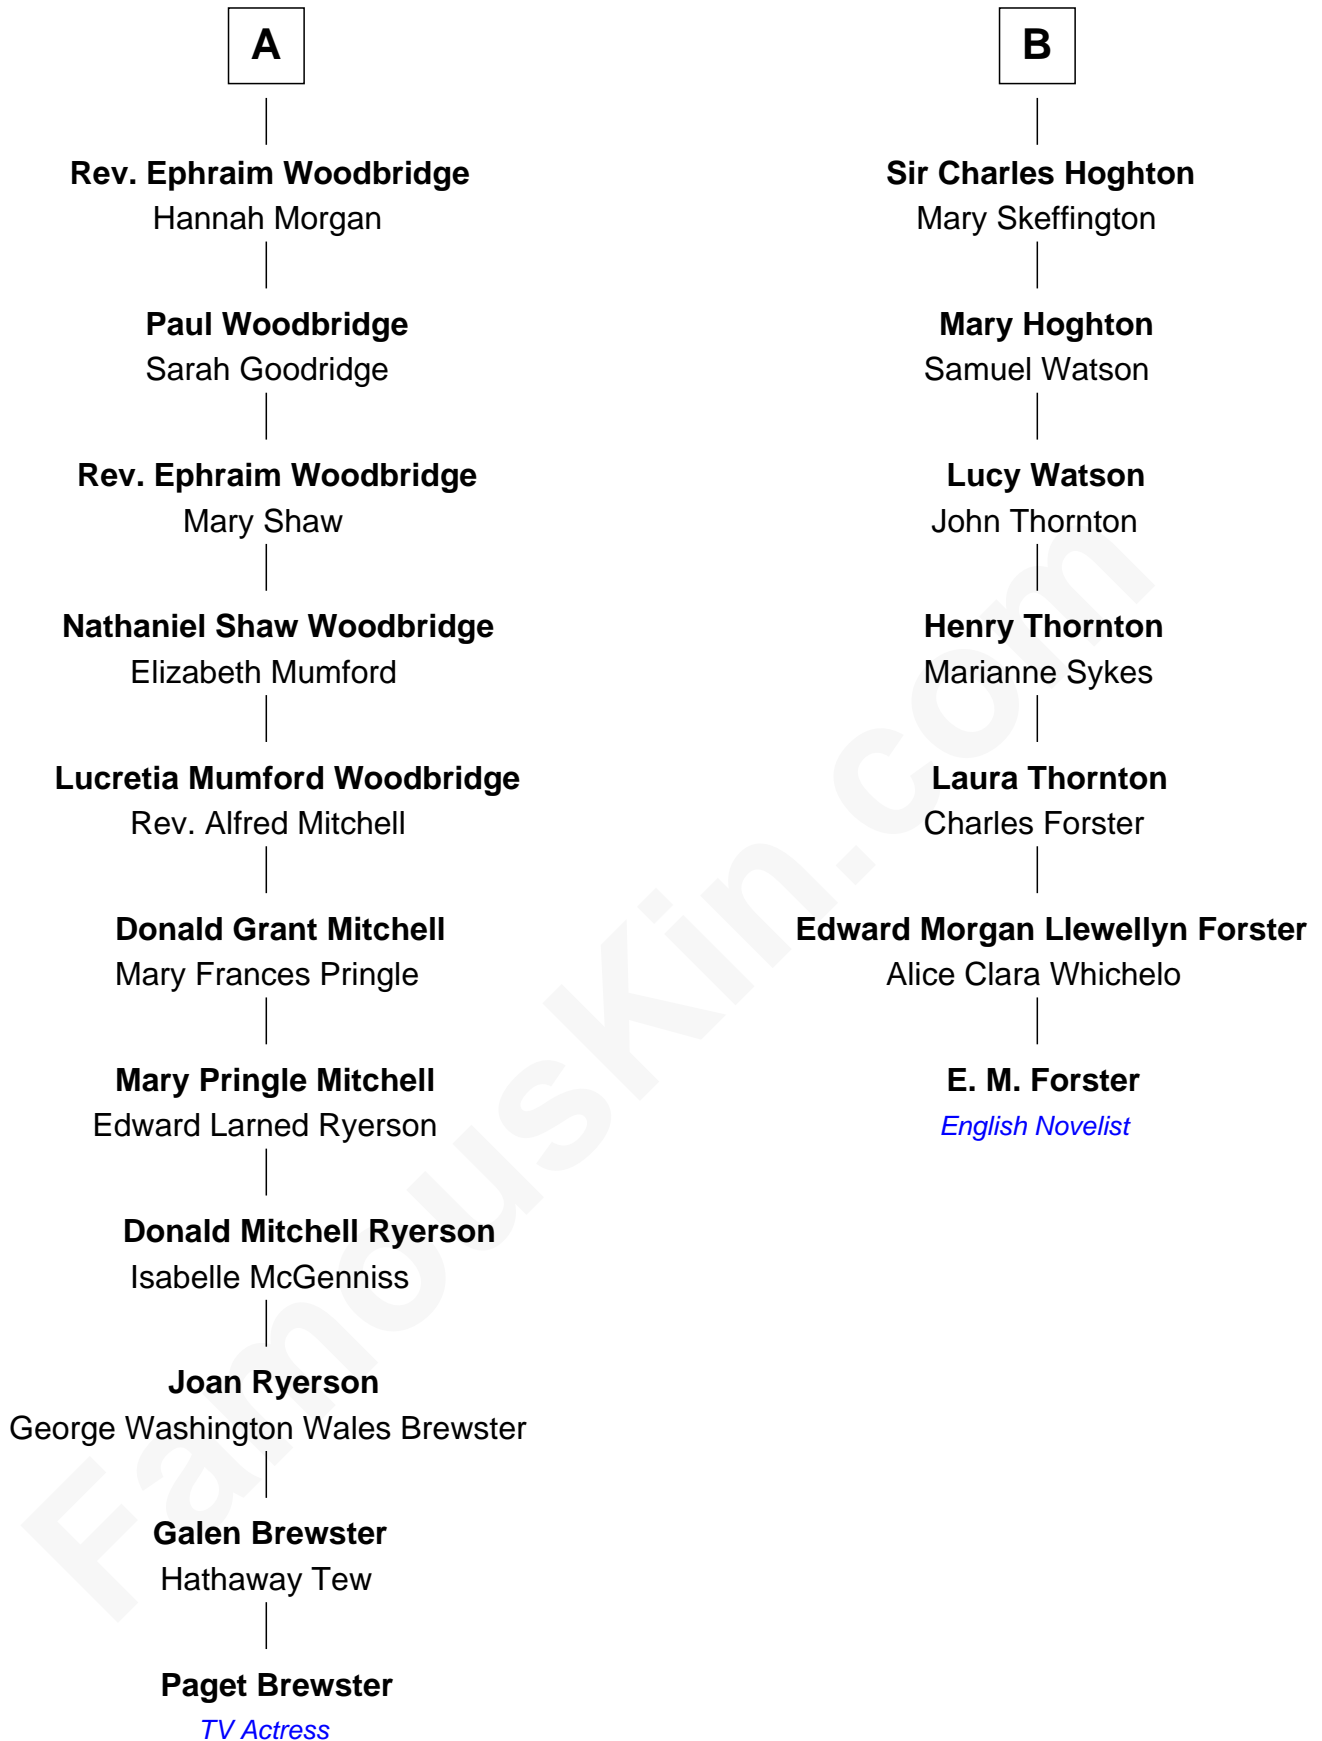

Paget Brewster photo by [Jonathan Reilly](#) ([CC BY-SA 2.0](#))