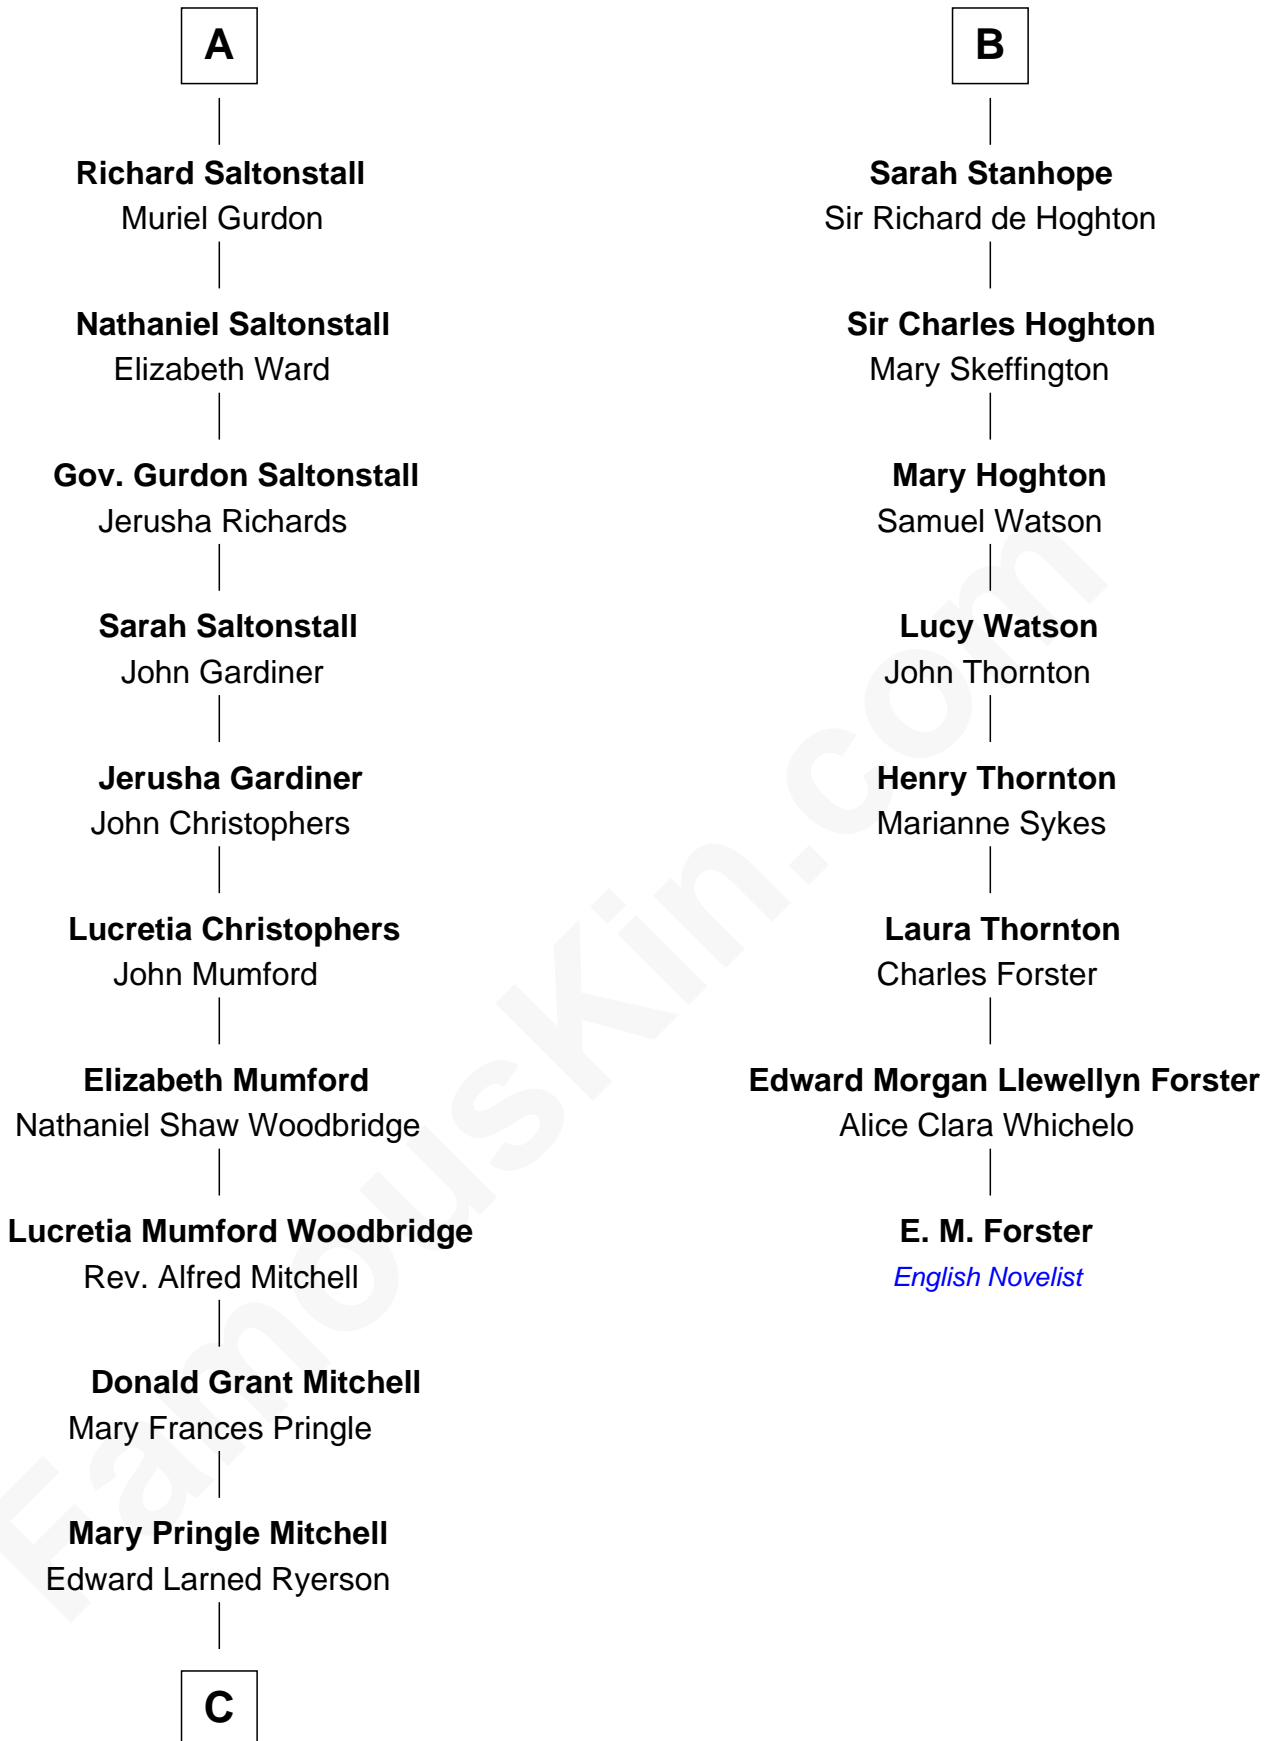

# FamousKin.com Relationship Chart of

**Paget Brewster**

*TV Actress*

14th cousin 6 times removed of

**E. M. Forster**

*English Novelist*

**Sir Henry Percy**

Eleanor Neville

**C**

—  
**Donald Mitchell Ryerson**

Isabelle McGenniss

—  
**Joan Ryerson**

George Washington Wales Brewster

—  
**Galen Brewster**

Hathaway Tew

—  
**Paget Brewster**