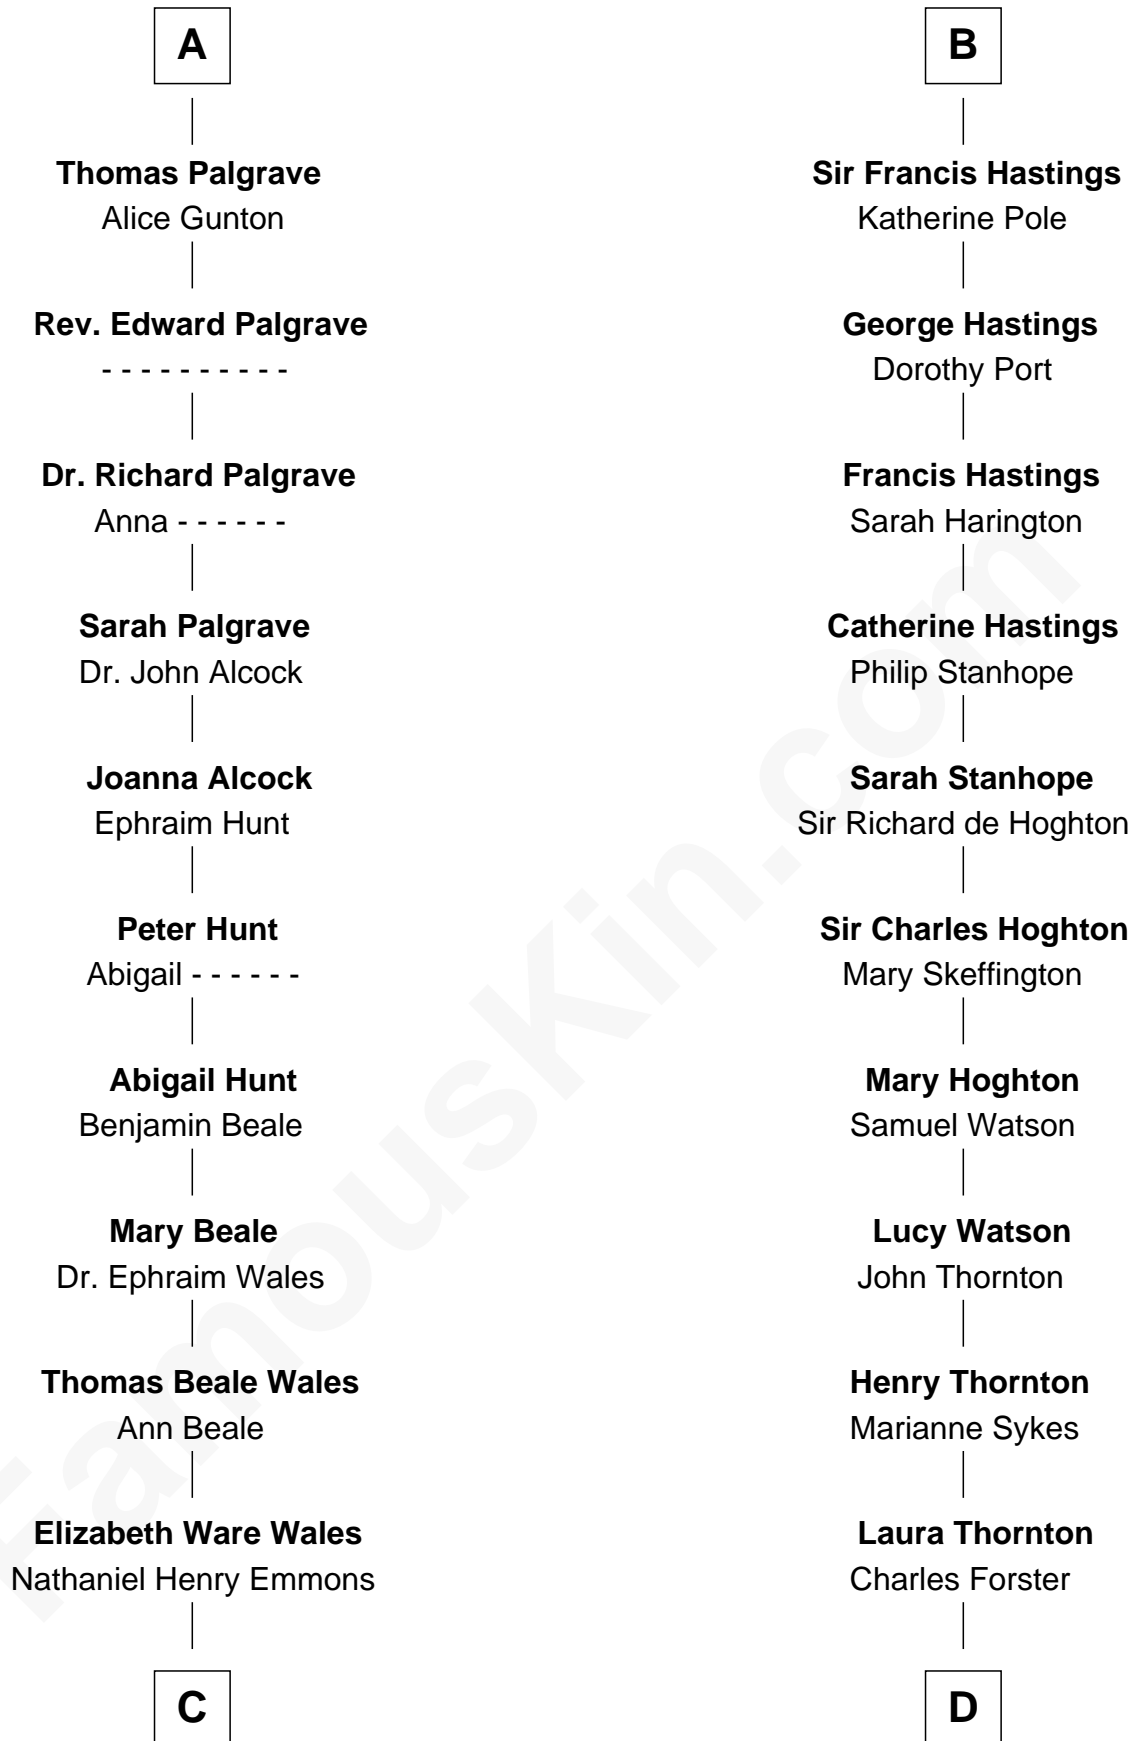

# FamousKin.com Relationship Chart of

**Paget Brewster**

*TV Actress*

18th cousin 3 times removed of

**E. M. Forster**

*English Novelist*

**Henry Plantagenet**

Maud de Chaworth

**C**

**Ann Wales Emmons**

Benjamin Brewster

**Dr. George Washington Wales Brewster**

Ellen Mackenzie Hodge

**George Washington Wales Brewster**

Joan Ryerson

**Galen Brewster**

Hathaway Tew

**Paget Brewster**

*TV Actress*

**D**

**Edward Morgan Llewellyn Forster**

Alice Clara Whichelo

**E. M. Forster**

*English Novelist*