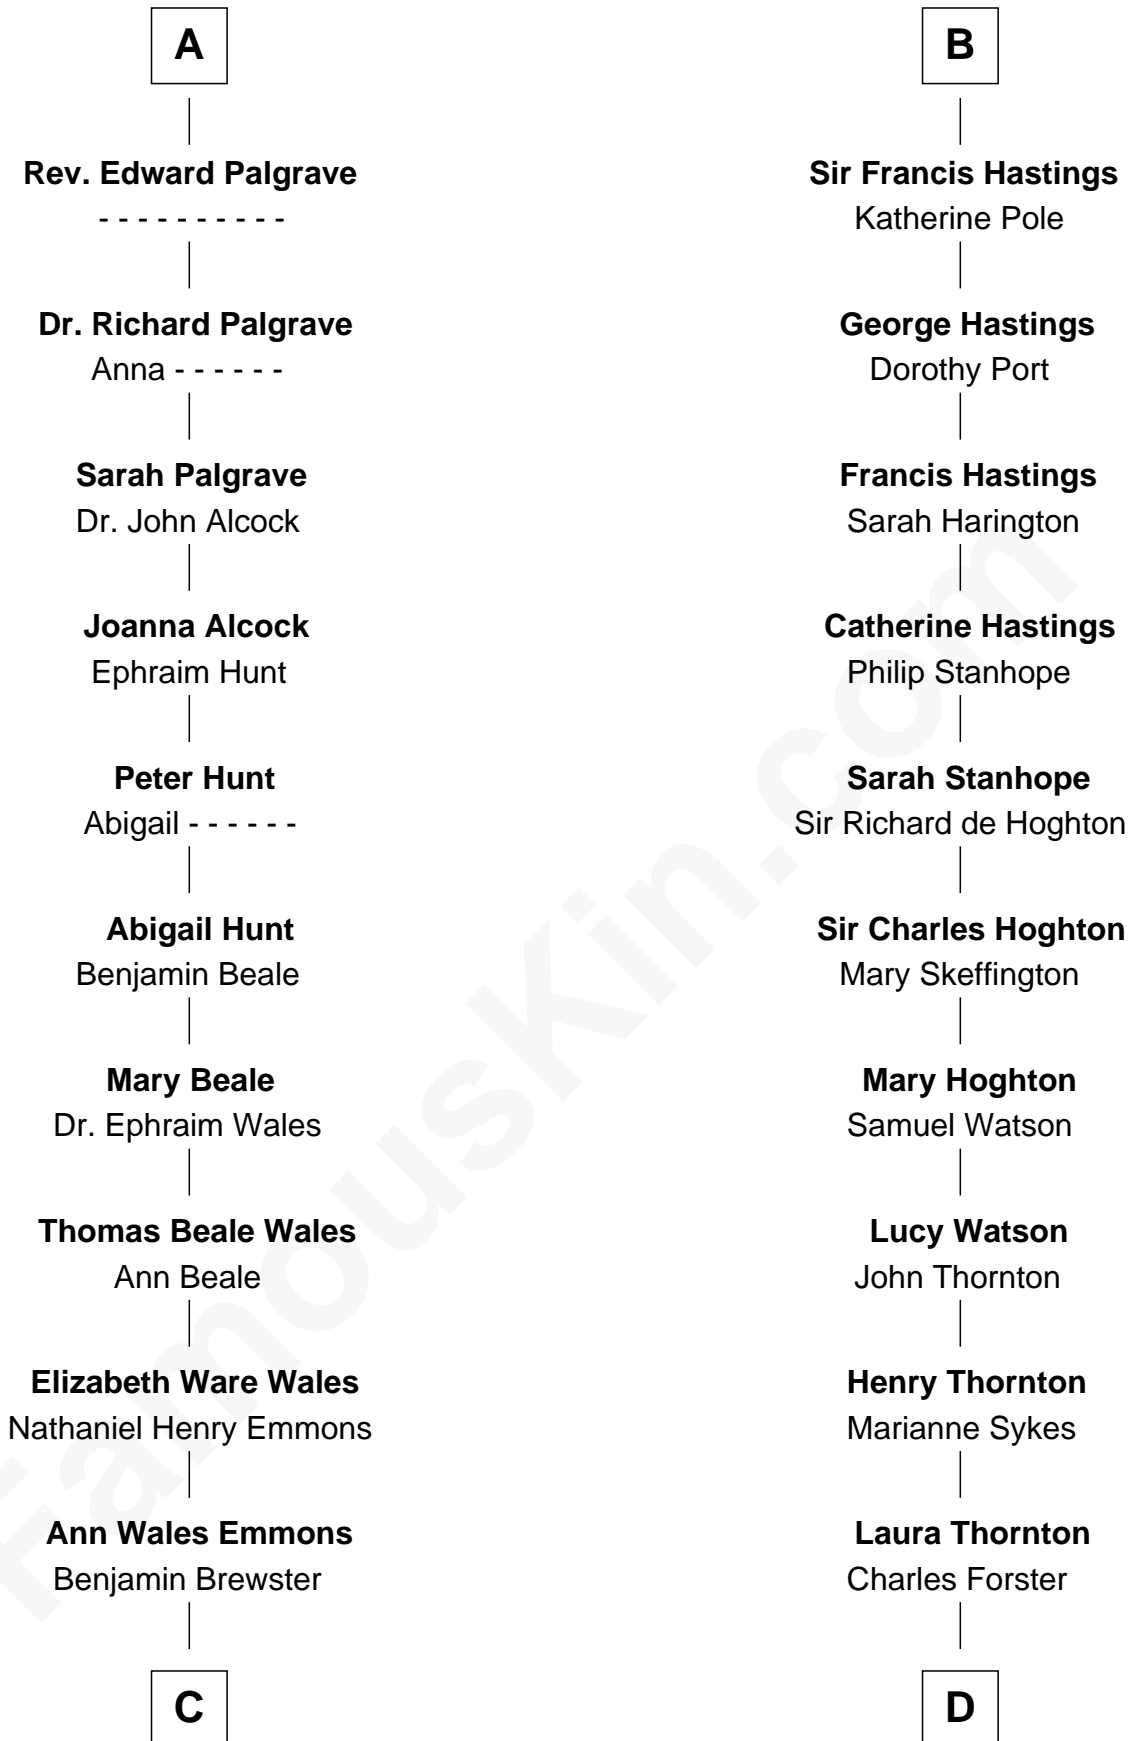

FamousKin.com Relationship Chart of

Paget Brewster

TV Actress

18th cousin 2 times removed of

E. M. Forster

English Novelist

Elizabeth de Badlesmere

with husband
Sir William de Bohun

Sir Roger de Mortimer

Philippa de Montagu

Edmund Mortimer

Philippa Plantagenet

Elizabeth Mortimer

Sir Henry Percy

Sir Henry Percy

Eleanor Neville

Anne Percy

Sir Thomas Hungerford

Mary Hungerford

Sir Edward Hastings

Sir George Hastings

Anne Stafford

B

C

Dr. George Washington Wales Brewster

Ellen Mackenzie Hodge

George Washington Wales Brewster

Joan Ryerson

Galen Brewster

Hathaway Tew

Paget Brewster

TV Actress